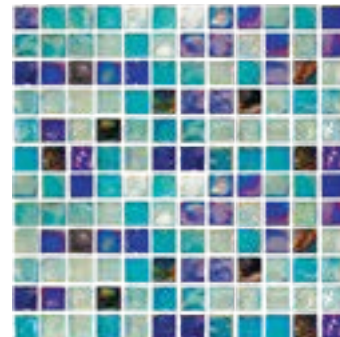

NNRG 105
Marseille Black

NNRG 136
Paris Blue

NNRG 141
Mont Blanc Blue

NNRG 145
Troyes Mottled Blue

NNRG 165
Bordeaux Brown

NNRG 180
Avignon Turquoise

NNRG 181
Calais Turquoise

UPGRADE GLASS