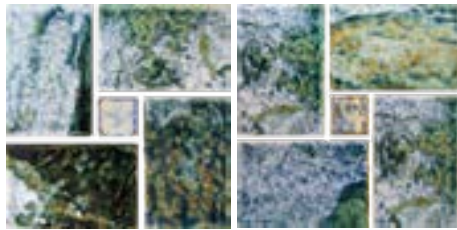

NWPJ 554 Mikura