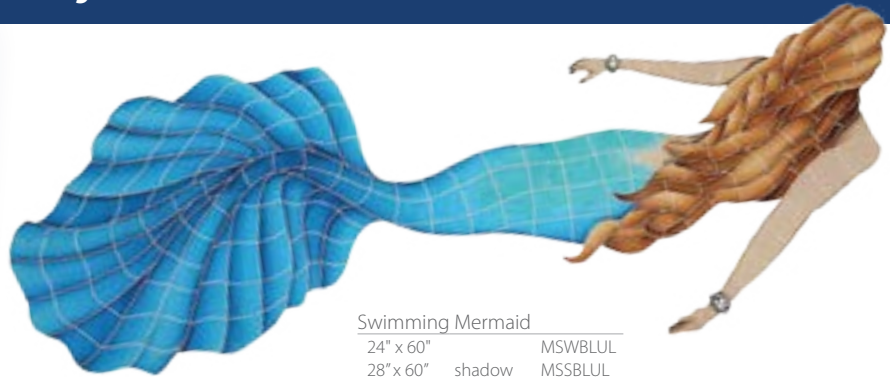

Be Creative. Be Different. Make it Yours.
Distinctive Tile Designs to Personalize Your Pool & Home

MPRBLUL

Provincial Medallion
 48" x 48" MPRBLUL

Swimming Mermaid
 24" x 60" MSWBUL
 28" x 60" shadow MSSBLUL