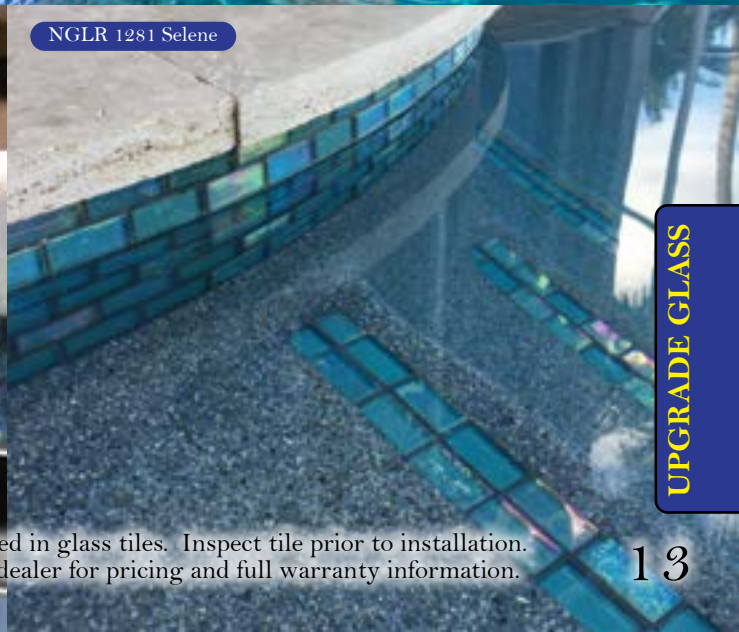

NGLR M41
Hecate Block

NGLR M81
Selene Block

UPGRADE GLASS

NGLR 141 Hecate

NGLR 1236 Artemis

NGLR M05 Jarilo Block

NGLR 1281 Selene

Variations in color, shade and texture are to be expected in glass tiles. Inspect tile prior to installation. Use constitutes acceptance. Contact your installer / dealer for pricing and full warranty information.