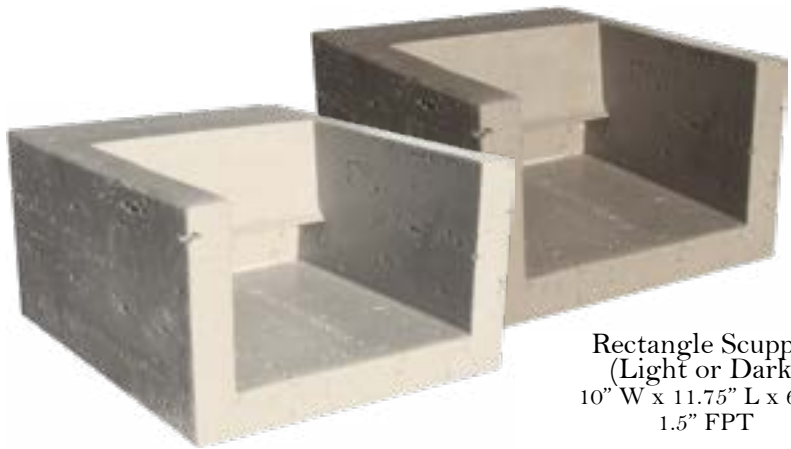

Rectangle Scupper
(Light or Dark)
10" W x 11.75" L x 6" H
1.5" FPT

6" Stone & Metallic Finish Handholds