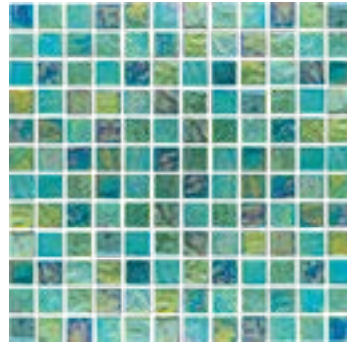

NASG 150
Sparkle Green