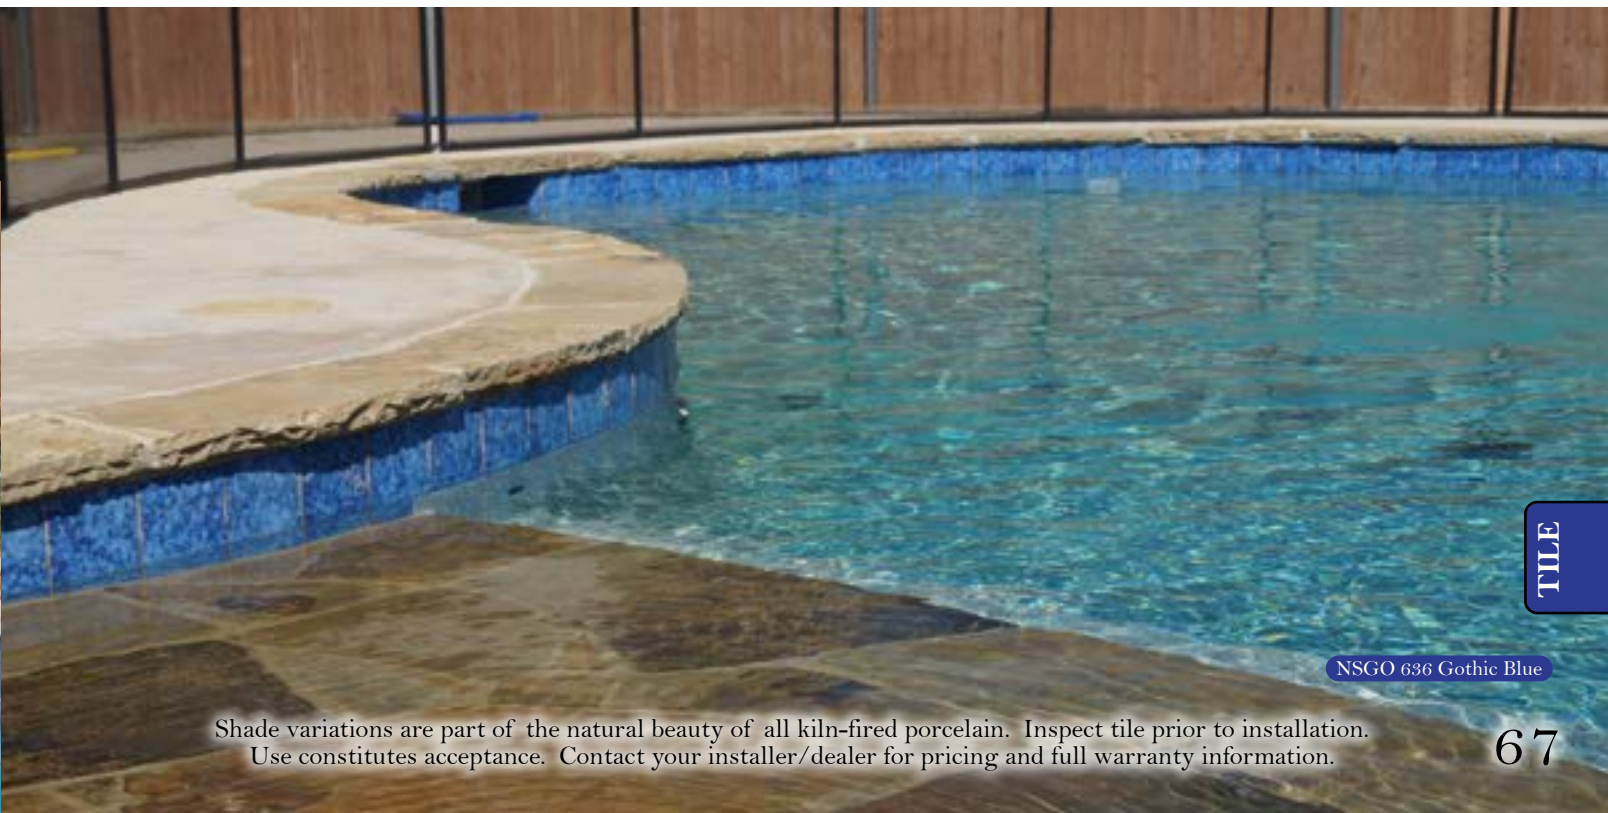

Trim:  6"x 6" ORE

6" Ionian Island

NPII 636 Kefalonia Sapphire

There is a shade and color variation possible in this series of tile. Inspect tile prior to installation.

Trim:  6"x 6" ORE

6" Gothic

NSGO 636 Gothic Blue