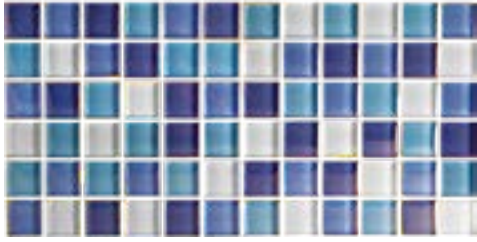

NGLR M41
Hecate Block

NGLR M81
Selene Block

UPGRADE GLASS

NGLR 141 Hecate

NGLR 1236 Artemis

NGLR M05 Jarilo Block

NGLR 1281 Selene

Variations in color, shade and texture are to be expected in glass tiles. Inspect tile prior to installation. Use constitutes acceptance. Contact your installer / dealer for pricing and full warranty information.

1" Blend Glass

Tiles in this series are typically an upgrade.
There is a wide shade and color variation present in this series of tile. Please inspect tile prior to installation.

NNAB 141
Turquoise Cobalt Blue Blend