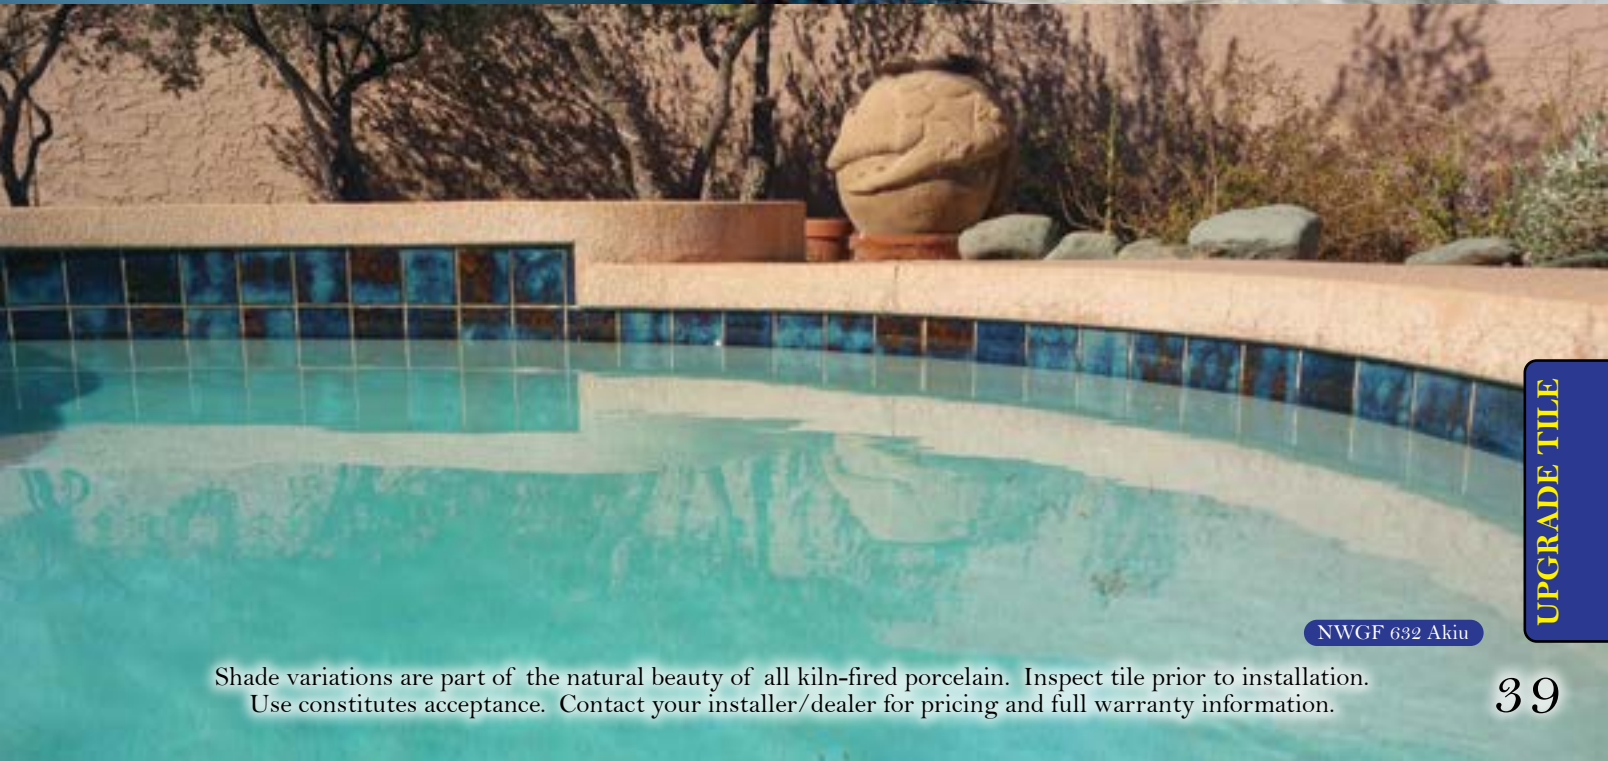

NWGF 178 Sankai

NWGF 632 Akiu

UPGRADE TILE

Shade variations are part of the natural beauty of all kiln-fired porcelain. Inspect tile prior to installation. Use constitutes acceptance. Contact your installer/dealer for pricing and full warranty information.