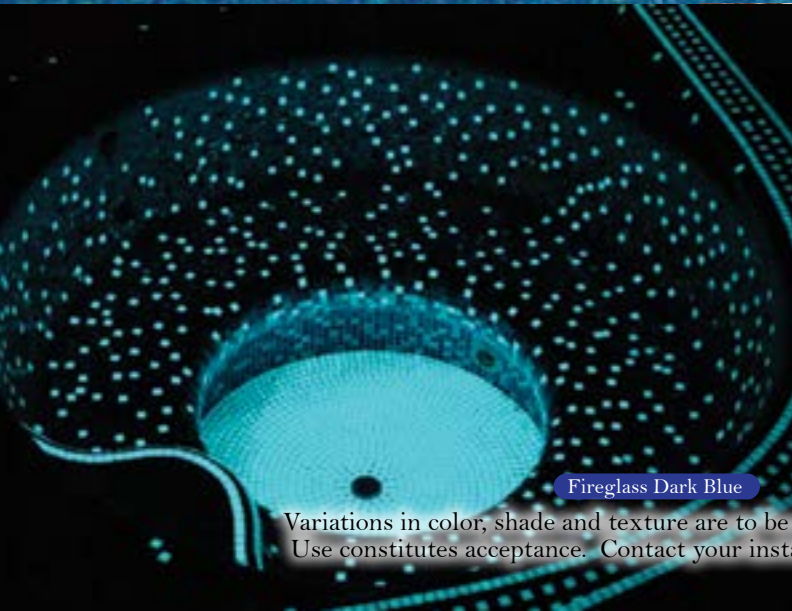

Fireglass Dark Blue

Fireglass Light Blue

UPGRADE GLASS

Variations in color, shade and texture are to be expected in glass tiles. Inspect tile prior to installation. Use constitutes acceptance. Contact your installer / dealer for pricing and full warranty information.