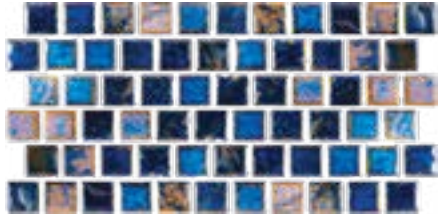

NWCS 138 Diamond Islet