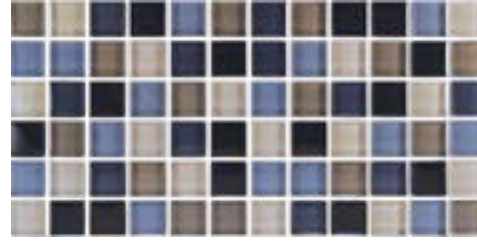

NNRB 160
Grey Blend