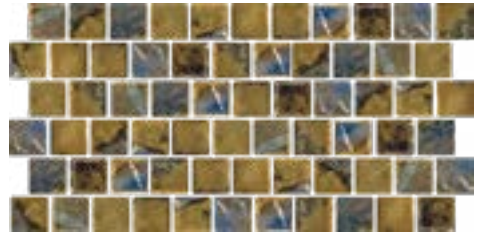

NWVR 169 Scoria