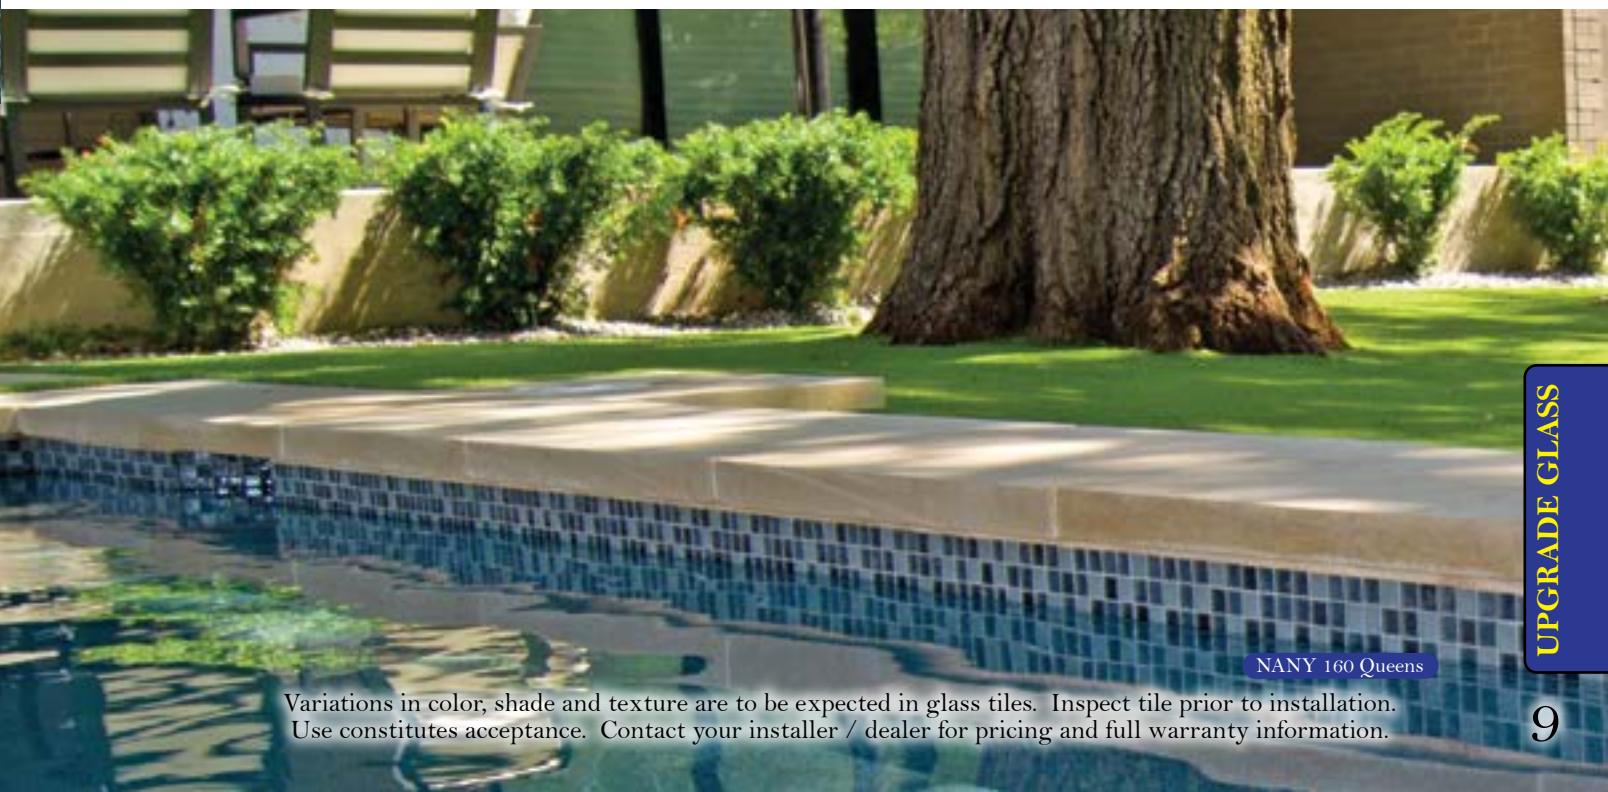

NANY 160 Queens

NANY 1236 Staten Island

NANY 1260 Queens

NANY 160 Queens

Variations in color, shade and texture are to be expected in glass tiles. Inspect tile prior to installation. Use constitutes acceptance. Contact your installer / dealer for pricing and full warranty information.