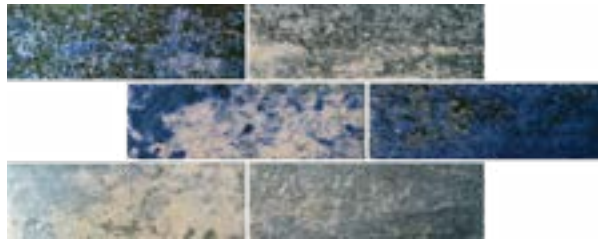

NGSA 26197 Quantum