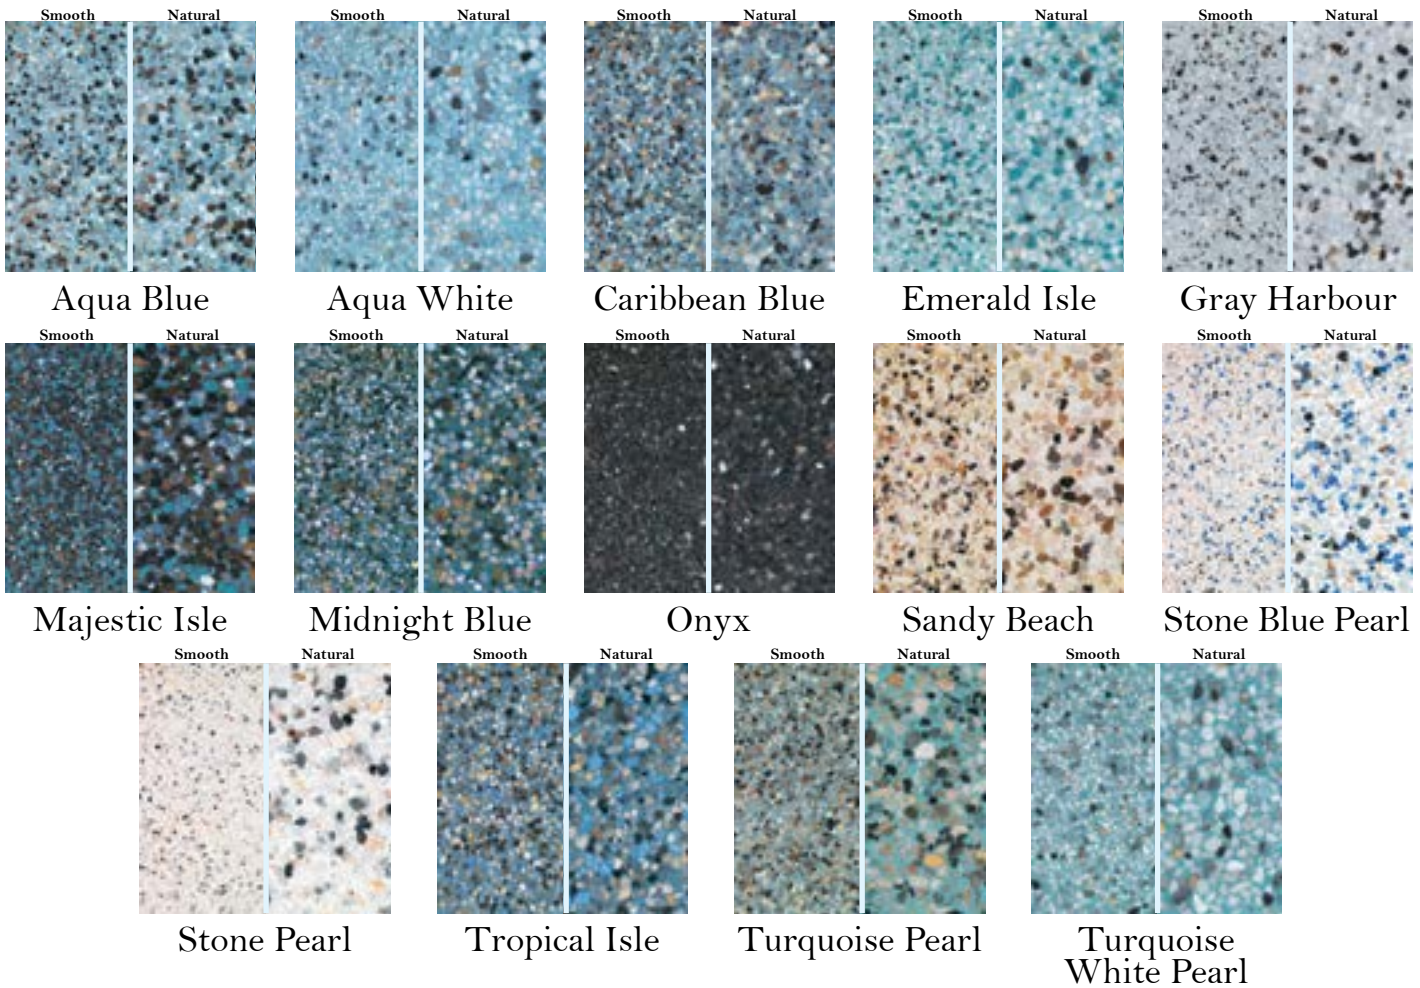

Cascada Esmeralda

Caspian Sea

Diamond Reef

Emerald Bay

Marina Cay

Mediterranean

Regatta Blue

Venetian Slate

CrystalStones Pebble Finish

Choose Smooth or Natural

Our **CrystalStones®** collection delivers brilliant water color with a durable, natural pebble finish. Available in two pebble sizes, Natural and Smooth, we offer 28 gorgeous finishes. **CrystalStones Smooth** pebble finishes provide an evenly textured surface by utilizing a smaller pebble size that is easy on the skin, yet extremely durable. **CrystalStones Natural** pebble finishes utilize a larger pebble size which provides a natural, soft sandy beach feeling to the skin, while providing maximum durability.

Dolphin Group
 (1 left, 2 right, 1 FREE ball)
 62" x 62" blue DOLGRPM-BL
 62" x 62" multi color DOLGRPM-MC
 42" x 42" blue DOLGRPS-BL
 42" x 42" multi color DOLGRPS-MC

Ocean Reef
 23" x 60" OREMCOOL

Tang Fish
 4" x 7" blue TANGBLUS
 4" x 7" orange TANGORAS
 4" x 7" yellow TANGYELS

- Seahorse 6"**
- aqua SHOQB
 - blue SHOBLUB
 - brown SHOBROB
 - lime SHOLIMB
 - orange SHOORAB
 - red SHOREDB
 - tan SHOTANB

- Seashell 5"**
- aqua SSHAQB
 - blue SSHBLUB
 - brown SSHBROB
 - lime SSHLIMB
 - orange SSHORAB
 - light blue SSHLBLB
 - tan SSHTANB