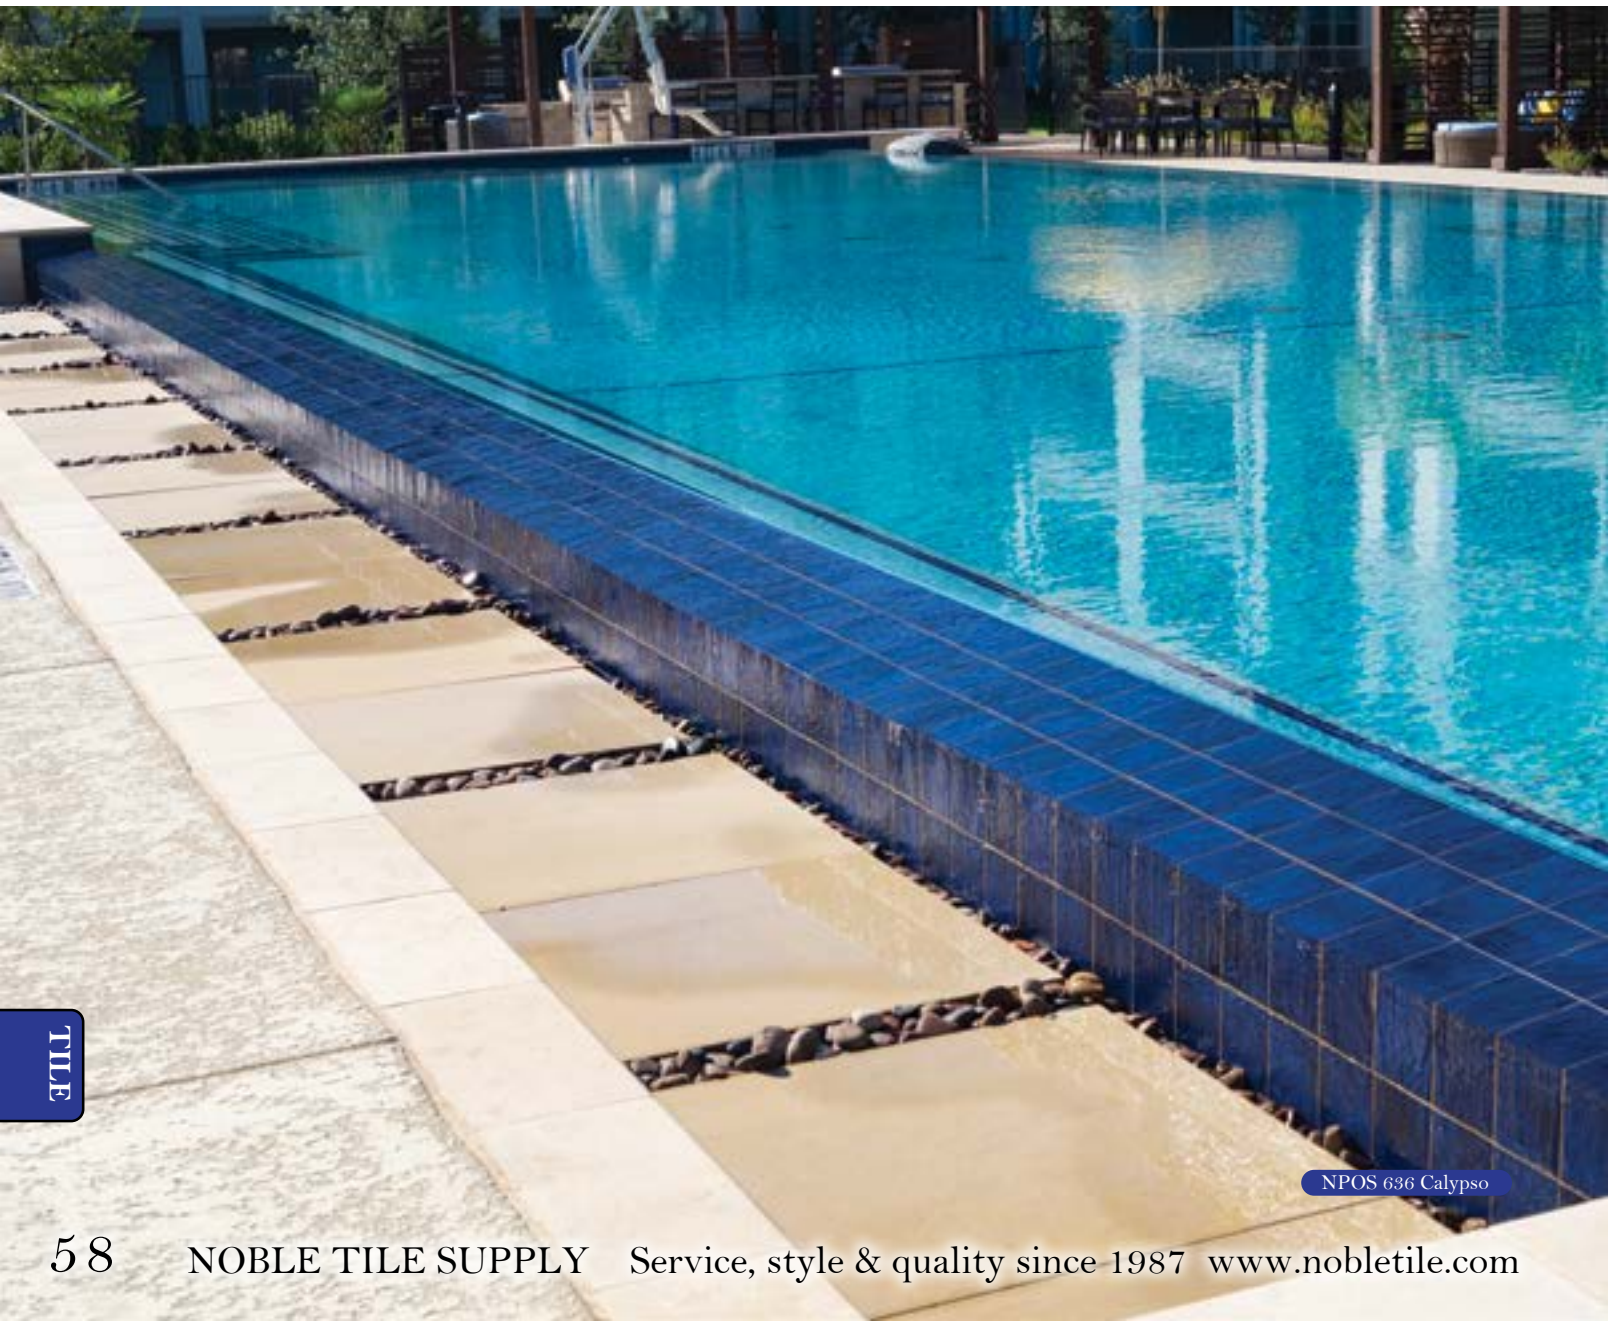

6" Odyssey

Trim:  6"x 6" ORE

There is shade and color variation possible in this series of tile. Inspect tile prior to installation.

NPOS 634 Circe

NPOS 636 Calypso

NPOS 654 Siren

TILE

NPOS 636 Calypso