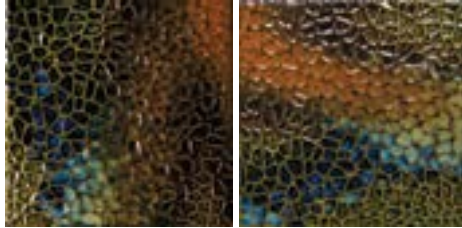

NWOW 665 Vienne