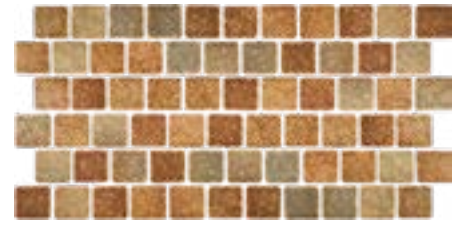

NWSF 162 Green/Rust