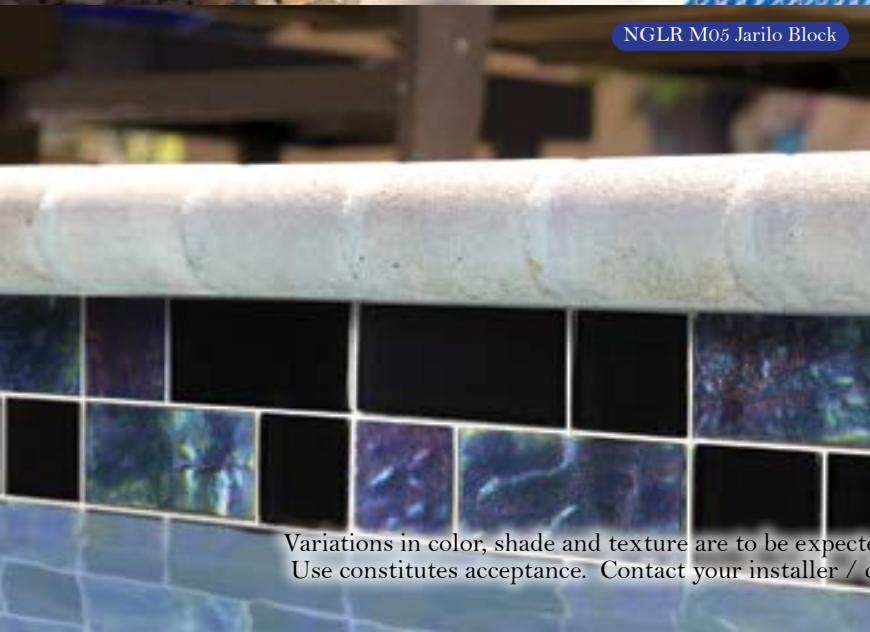

NGLR M41
Hecate Block

NGLR M81
Selene Block

UPGRADE GLASS

NGLR 141 Hecate

NGLR 1236 Artemis

NGLR M05 Jarilo Block

NGLR 1281 Selene

Variations in color, shade and texture are to be expected in glass tiles. Inspect tile prior to installation. Use constitutes acceptance. Contact your installer / dealer for pricing and full warranty information.