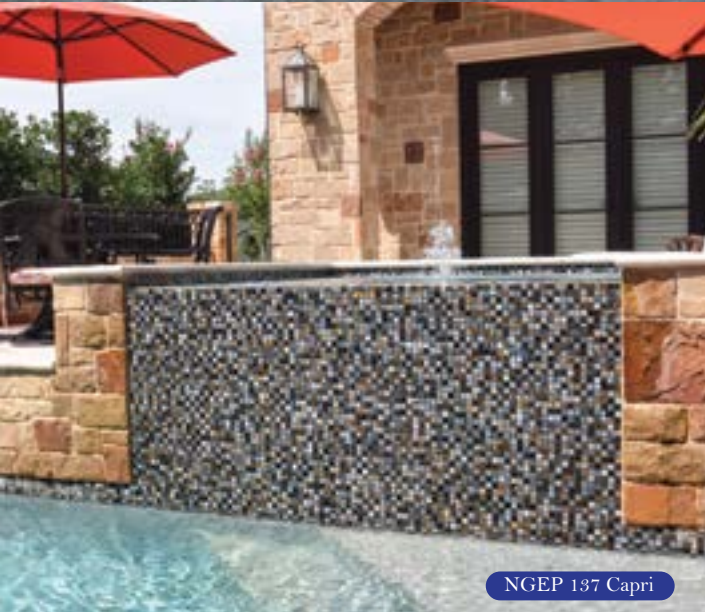

Variations in color, shade and texture are to be expected in glass tiles. Inspect tile prior to installation. Use constitutes acceptance. Contact your installer / dealer for pricing and full warranty information.