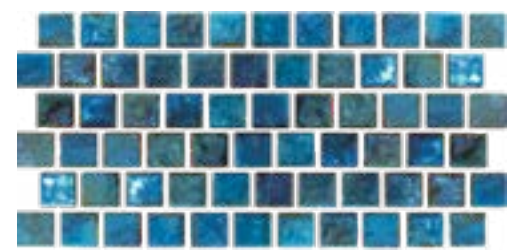

RF 181 Turquoise