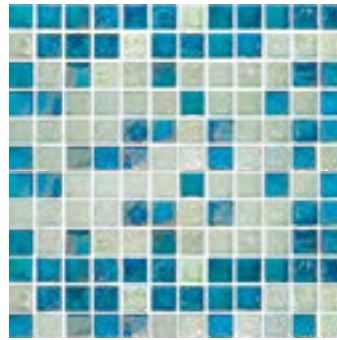

NNRG 141
Mont Blanc Blue