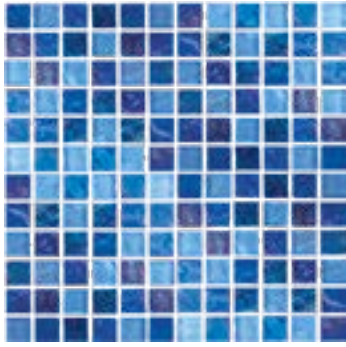

1" Sparkle Glass

Tiles in this series are typically an upgrade.
There is a wide shade and color variation present in this series of tile. Please inspect tile prior to installation.

NASG 105
Sparkle Black