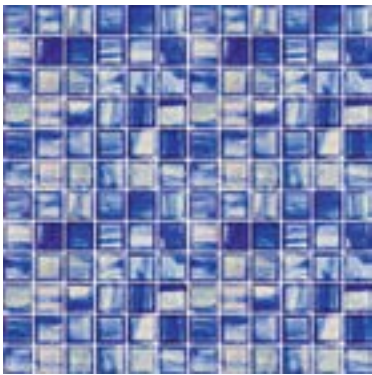

NGEP 141 Seychelles