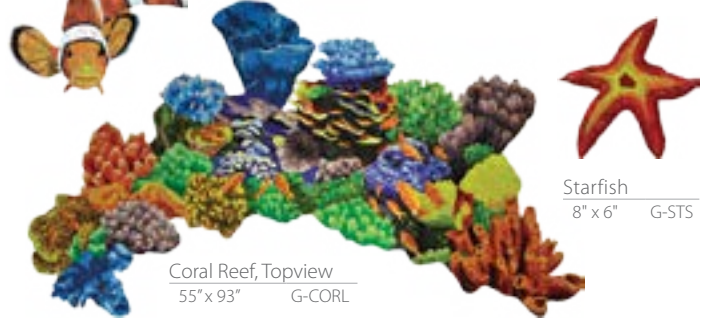

Tree of Life
48" x 48" G-TOL

Coral Reef, Topview
55" x 93" G-CORL

Custom Designs

If you can dream it, we can create it!

Available in hand cut or hand painted ceramic tile and hand cut glass tile.