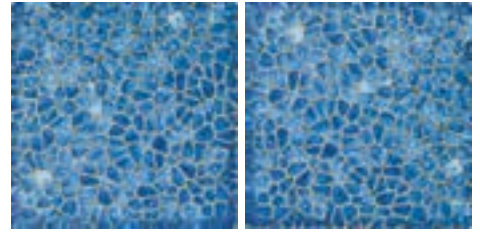

NWOW 645 Bourges