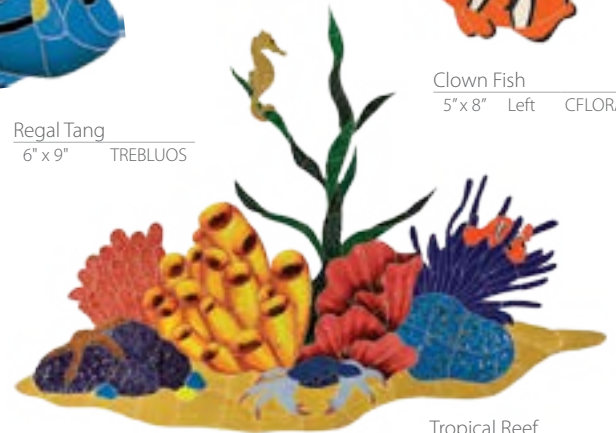

- Sea Turtle Natural
- 23" x 30" SEANATRL
- 16" x 21" SEANATRM
- 9" x 12" SEANATRS
- 24" x 33" shadow SESNATRL
- 16" x 23" shadow SESNATRM
- 9" x 13" shadow SESNATRS

Sun Moon
20" x 20" SMOMCOOM

Octopus
36" x 29" OCTLBLL
15" x 12" OCTLBLS

- Crab 8"
- 5" x 8" blue CRABLUB
- 5" x 8" brown CRABROB
- 5" x 8" green CRAGREB

Regal Tang
6" x 9" TREBLUOS

Clown Fish
5" x 8" Left CFLORALS

In Your Face Shark
38" x 42" SIFBLUL

Long Nosed Butterfly Fish
6" x 8" LNBFYS