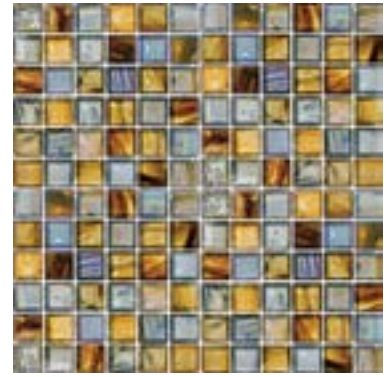

NGEP 139 Palawan