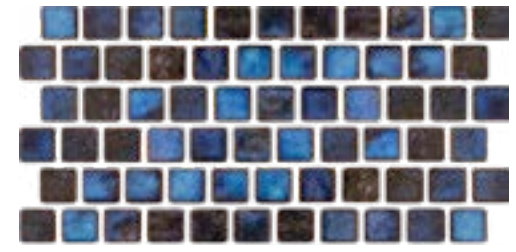

RF 138 Lavender Blue