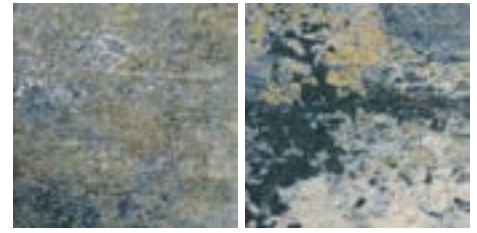

Secret Agent

Trim:  6"x 6" ORE

There is a shade and color variation present in this series of tile. Inspect tile prior to installation.

NGSA 617 Moonraker

NGSA 637 Casino Royale

NGSA 647 Skyfall

NGSA 657 Spectre