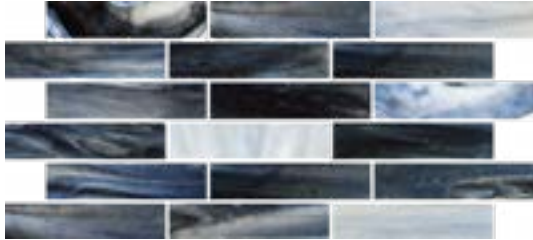

NGEI 1345 Dalmation Islands