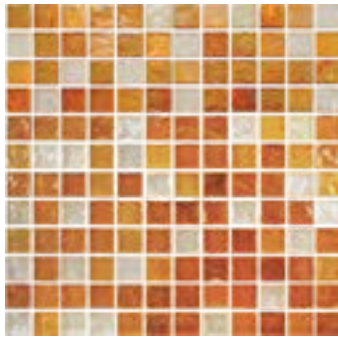

NNRG 105
Marseille Black

NNRG 136
Paris Blue

NNRG 141
Mont Blanc Blue

NNRG 145
Troyes Mottled Blue

NNRG 165
Bordeaux Brown

NNRG 180
Avignon Turquoise

NNRG 181
Calais Turquoise

UPGRADE GLASS