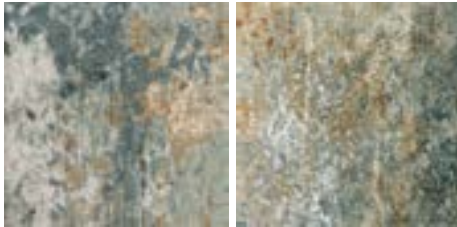

Secret Agent

Trim:  6"x 6" ORE

There is a shade and color variation present in this series of tile. Inspect tile prior to installation.

NGSA 617 Moonraker

NGSA 637 Casino Royale

NGSA 647 Skyfall

NGSA 657 Spectre