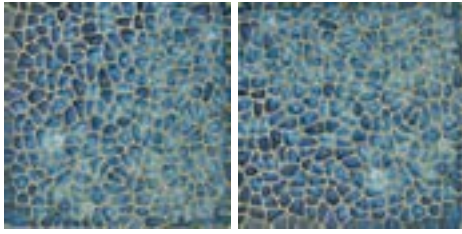

UPGRADE TILE

6" Old World Cathedral

Trim:

6" Quarter Round

3"x6"ORE

Tiles in this series are typically an upgrade. There is a wide shade and color variation present in this series of tile. Please inspect tile prior to installation.