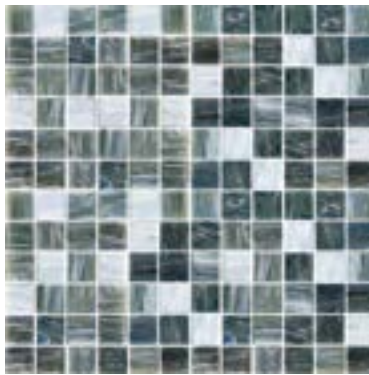

NGEP 145 Santorini