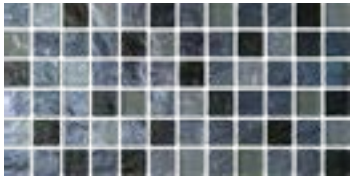

New Zealand Glass

Tiles in this series are typically an upgrade.
There is a wide shade and color variation present in this series of tile. Please inspect tile prior to installation.

NANZ 105
Dunedin

NANZ 136
The Caitlins