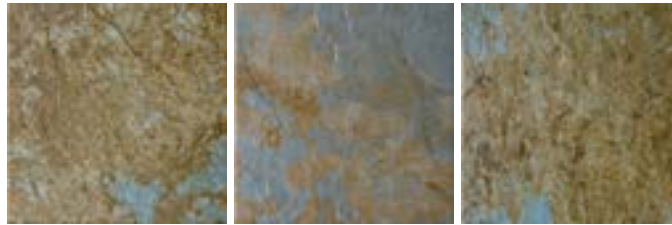

Trim:  6"x 6" ORE

There is a wide shade and color variation present in this series of tile. Inspect tile prior to installation.

NSAM 637 Ligure

NSAM 665 Umbro

NSAM 668 Toscano

TILE

NSAM 637 Ligure

There is shade and color variation possible in this series of tile. Inspect tile prior to installation.