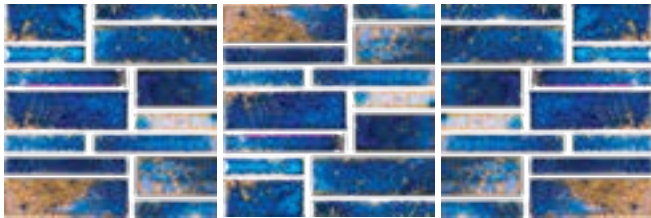

NWCS 438 Magdalene Cay