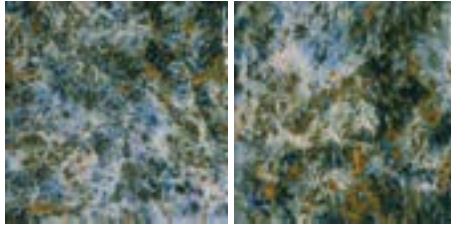

NEAG 668 Kanikula