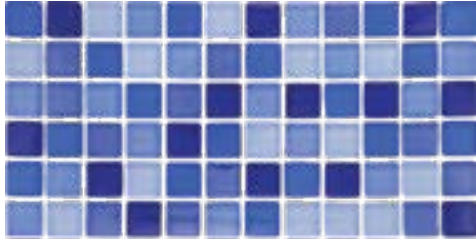

NNRB 136
Blue Blend