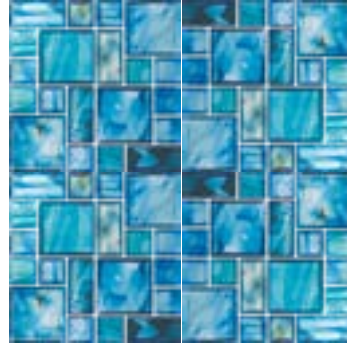

Royal Crown Glass

Tiles in this series are typically an upgrade.
There is a wide shade and color variation present in this series of tile. Please inspect tile prior to installation.

NGRC M36
Rey

NGRC M68
Prinz