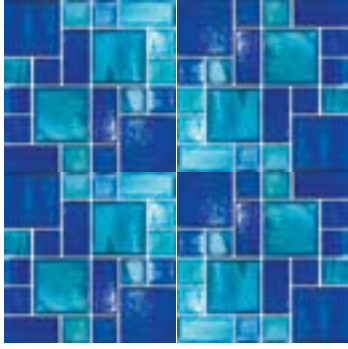

Royal Crown Glass

Tiles in this series are typically an upgrade.
There is a wide shade and color variation present in this series of tile. Please inspect tile prior to installation.

NGRC M36
Rey