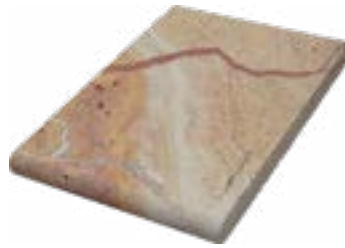

Double Eased Edge: 12" x 18" x 2"
Double Bullnose: 12" x 18" x 2"