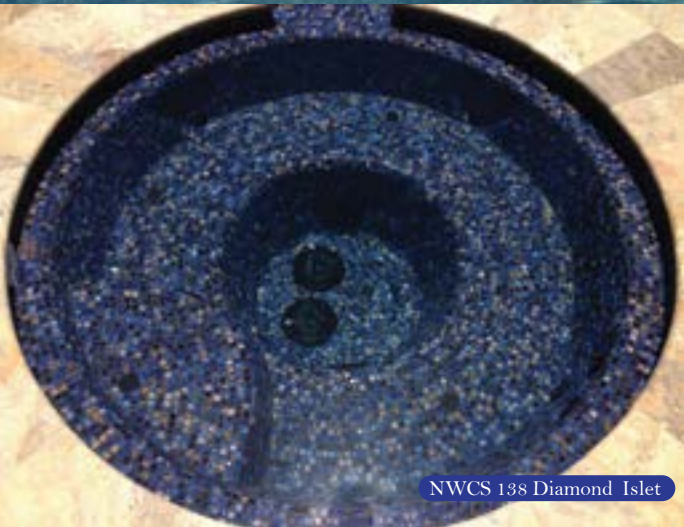

Shade variations are part of the natural beauty of all kiln-fired porcelain. Inspect tile prior to installation. Use constitutes acceptance. Contact your installer/dealer for pricing and full warranty information.