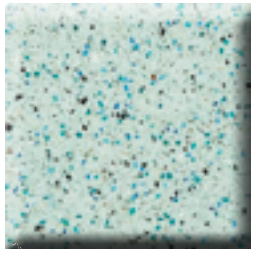

Tan Eased Edge
 12" x 24" x 2"

White Safety Grip
 12" x 24" x 1.25"

Latte Bullnose
 12" x 24" x 2"

Tan Bullnose

White Bullnose

Designer Series

Custom Exposed Quartz Aggregate Plaster Finish

Biscayne Bay