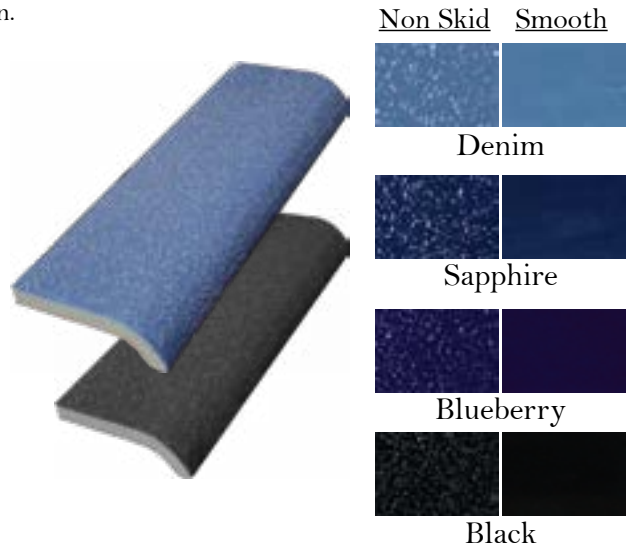

2" Cap Tile

Frost proof & Acid proof
Available in Non Skid or Smooth finish