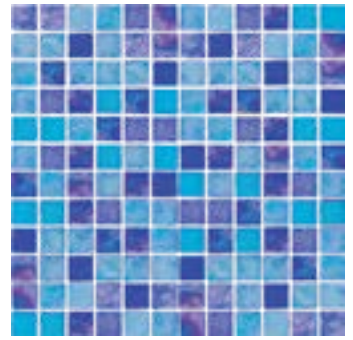

NNRG 145
Troyes Mottled Blue