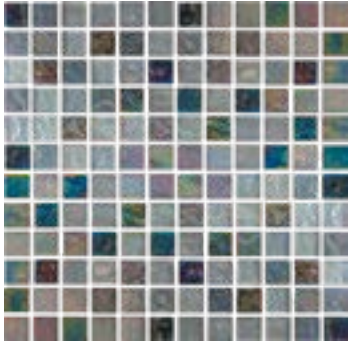

1" Sparkle Glass

Tiles in this series are typically an upgrade.
There is a wide shade and color variation present in this series of tile. Please inspect tile prior to installation.

NASG 105
Sparkle Black