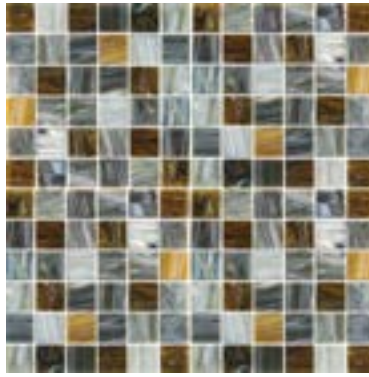

NGEP 137 Capri