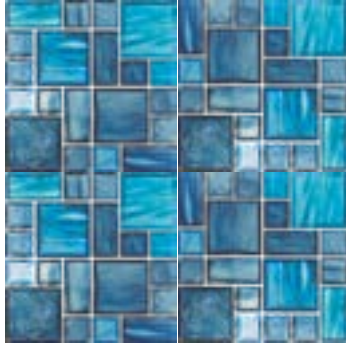

NGRC M68
Prinz