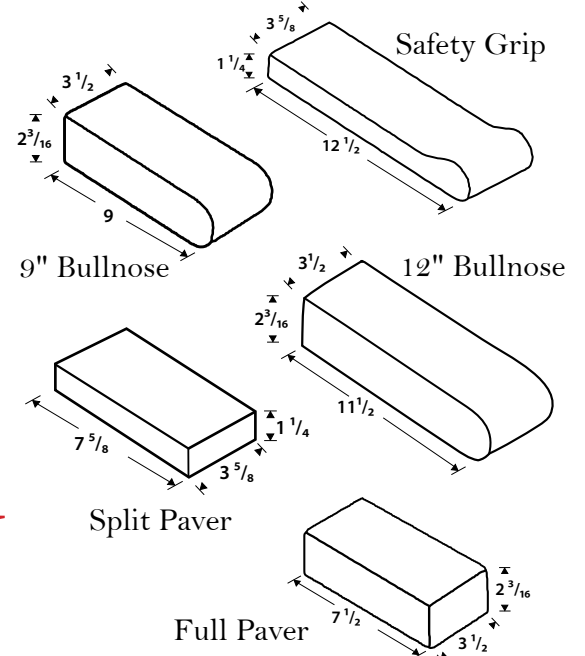

Brick Coping & Pavers

All colors are available in Safety Grip, 9" Bullnose, 12" Bullnose, Full Paver and Split Paver.

★ = Wide Color Variation