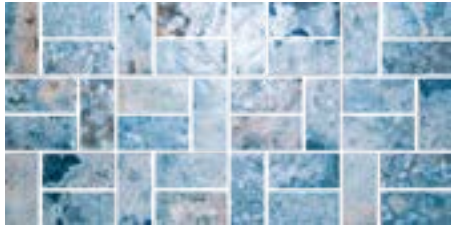

Mare

Trim:  6"x 6" ORE

There is shade and color variation possible in this series of tile. Inspect tile prior to installation.

NEMA 641 Caeles

NEMA 653 Viridus

NEMA 695 Altum

NEMA M41 Caeles

NEMA M53 Viridus