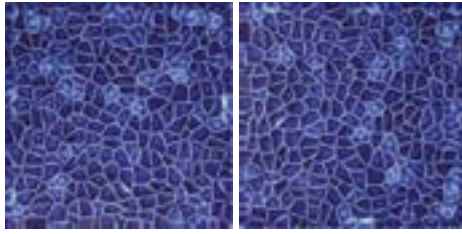

NWOW 636 Canterbury