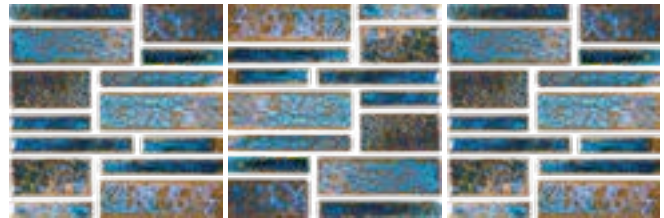

NWCS 481 Lihou Cay