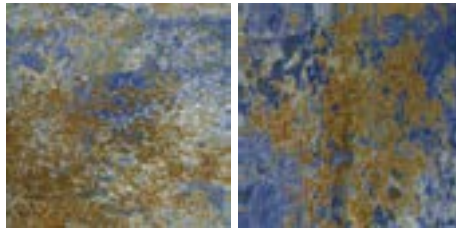

NGSA 637 Casino Royale