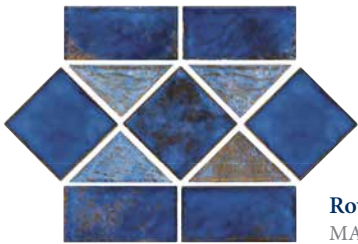

Royal Blue Border
MAR35