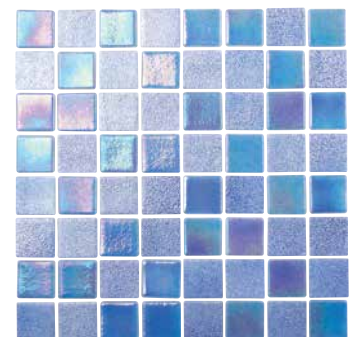

Blue 1" x 2"
 LWV-BLUE1X2

Sea Green 1" x 1"
 LWV-SEA GREEN

Sea Green 2" x 2"
 LWV-SEA GREEN2X2

Sea Green 1" x 2"
 LWV-SEA GREEN1X2

Bronze Alloy 1" x 1"
OPL-ALLOY1X1

Bronze Alloy 1.5" x 1.5"
OPL-ALLOY

Azure Blue 1" x 1"
OPL-AZURE1X1

Azure Blue 1.5" x 1.5"
OPL-AZURE

Steel Grey 1" x 1"
OPL-GREY1X1

Steel Grey 1.5" x 1.5"
OPL-GREY

Note

The angle of light reflection determines the visibility of tile iridescence. Shade and color tones may vary between sizes.

Mint Green 1" x 1"
OPL-MINT1X1

Mint Green 1.5" x 1.5"
OPL-MINT

Pearl White 1" x 1"
OPL-PEARL1X1

Pearl White 1.5" x 1.5"
OPL-PEARL

Sky Blue 1" x 1"
OPL-SKY1X1

Sky Blue 1.5" x 1.5"
OPL-SKY

Size: 1" x 2" | Mosaic Pattern