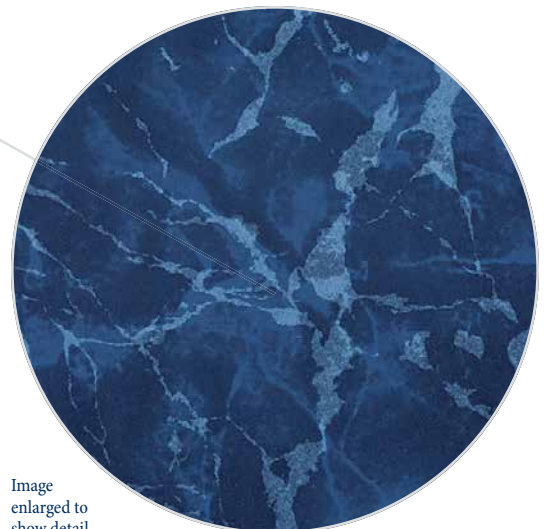

Mediterranean Blue
PA32

Pacific Blue
PA95

Lake Blue
PA41

The Seven Seas tile is available in 3" x 12" bullnose tile.

Image enlarged to show detail

Size: 2" x 2" | 1" x 1"
 | 2" x 2" | 1" x 1": 1 sht. = 2.0 sq. ft.