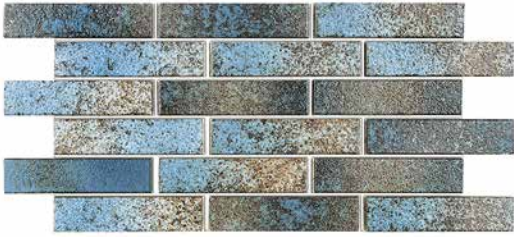

Image enlarged to show detail

Dark Blue
MASSR150

Note

This tile features wide shade variations.

Size: Mosaic Border

Mosaic Border: 1 sht. = 1.0 sq. ft.

Mosaic Tiles

Monsoon Border