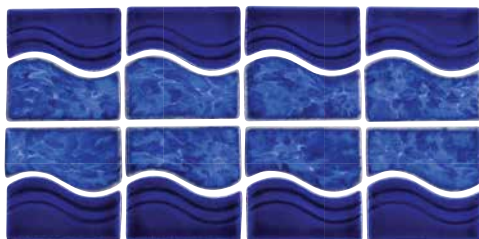

Cobalt Wave
TRO-COBALT WV