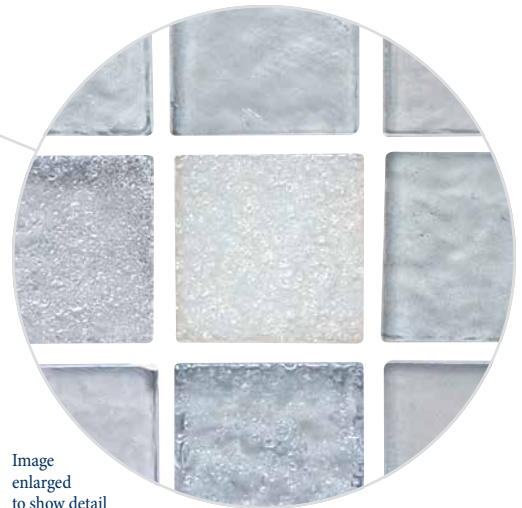

Pismo 1" x 2"
PFC-PISMO1X2

Shell Beach 1" x 2"
PFC-SHELL1X2

Image enlarged to show detail

Size: Mosaic Border | Interlocking
 Mosaic Border: 1 sht. = 0.511 sq. ft.
 Interlocking: 1 sht. = 0.705 sq. ft.

Glass Tiles