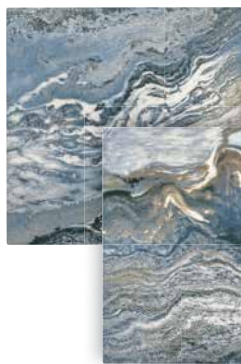

Size: 6" x 6" | 1" x 2"

6" x 6": 4 pcs. = 1.0 sq. ft. nominal
1" x 2": 1 sht. = 1.0 sq. ft.

The Onyx tile is available in 6" x 6" bullnose tile.

Note

This tile features wide shade variations.

Light Blue
GMIONYBLU 6