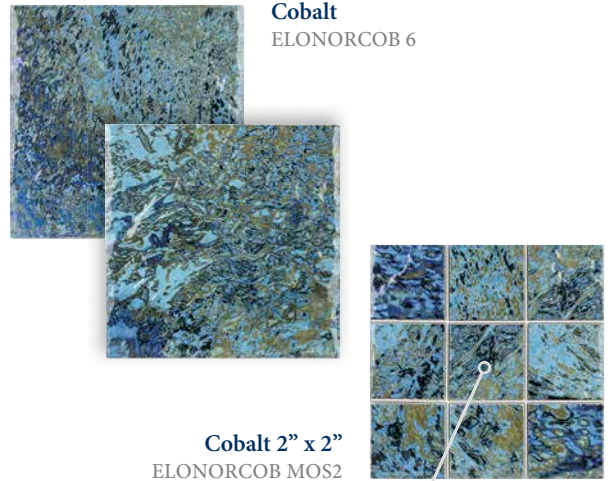

Note

This tile features wide shade variations.

Image enlarged to show detail

Isola

Glossy Tiles

Deco

Size: 6" x 6" | Deco | 2" x 2"
 6" x 6": 4 pcs. = 1.0 sq. ft. nominal
 2" x 2": 1 sht. = 1.0 sq. ft.

Image enlarged to show detail