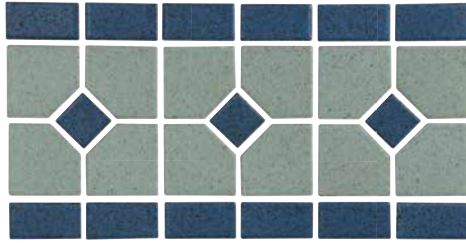

Size: Mosaic Pattern
 STB: 1 sht. = 0.98 sq. ft.
 ME: 1 sht. = 1.0 sq. ft.

Mosaic Tiles

Moonbeam

Lake Blue
ME44

Ocean Green
ME33

Terra Blue
STB807

Cobalt Blue
STB808

Image enlarged to show detail