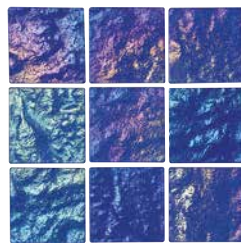

Tiles shown in photo:
 | Lightwaves Blue 2" x 2"
 | LWV-BLUE2X2

Aquamarine 1" x 1"
 LWV-AQUAMARINE

Aquamarine 2" x 2"
 LWV-AQUAMARINE2X2

Aquamarine 1" x 2"
 LWV-AQUAMARINE1X2

Blue 1" x 1"
 LWV-BLUE

Blue 2" x 2"
 LWV-BLUE2X2

Blue 1" x 2"
 LWV-BLUE1X2

Sea Green 1" x 1"
 LWV-SEA GREEN

Sea Green 2" x 2"
 LWV-SEA GREEN2X2

Sea Green 1" x 2"
 LWV-SEA GREEN1X2

Bronze Alloy 1" x 1"
OPL-ALLOY1X1

Bronze Alloy 1.5" x 1.5"
OPL-ALLOY

Azure Blue 1" x 1"
OPL-AZURE1X1