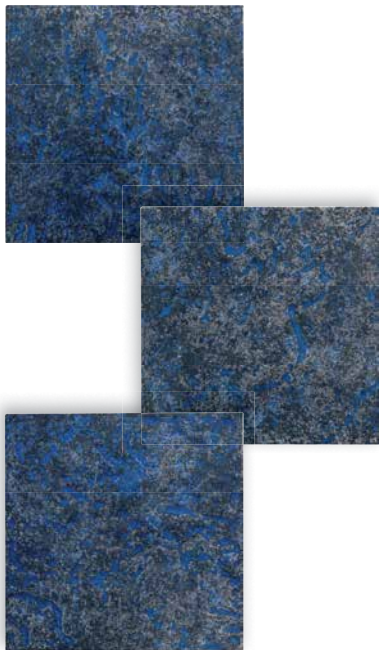

Maya 2" x 2"
SAR-MAYA2X2

Tiles shown in photo | Trident Blue (TRD-SEASIDE)

Size: 6" x 6" | Deco
6" x 6": 4 pcs. = 1.0 sq. ft. nominal

The Trident tile is available in 6" x 6" bullnose tile.

Note | This tile features extreme shade variations.