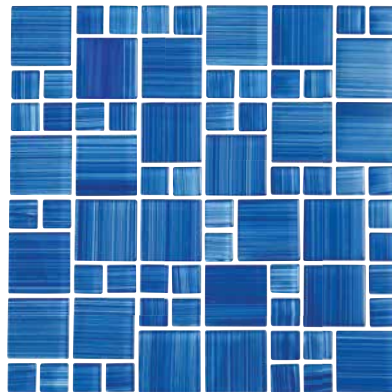

Blue Mosaic
ECD-BLUE