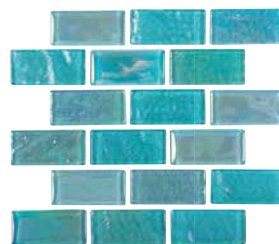

**Icy Teal
1" x 1"**
EQX-WINTER

**Icy Teal
1" x 2"**
EQX-WINTER1X2

**Icy Teal
2" x 2"**
EQX-WINTER2X2

Size: 1" x 1" | Mosaic Pattern
 1 sht. = 1.0 sq. ft.

Tiles shown in photo:
 Soleil Cleo Blue
 SOL-CLEO