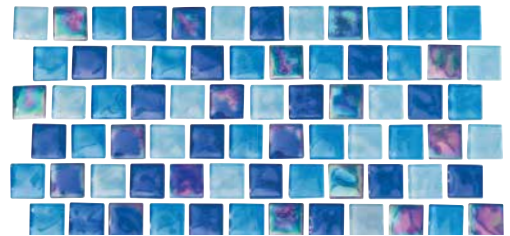

Seascape Lagoon 1" x 2"

Seascape Lagoon 1" x 2"

Size: 1" x 1" | 1" x 2"

| 1" x 1": 1 sht. = 1.0 sq. ft.
 | 1" x 2": 1 sht. = 1.0 sq. ft.

Tiles shown in photo:

| Seascape Lagoon 1" x 2"
 | SCA-LAGOON1X2

Lagoon 1" x 1"
 SCA-LAGOON