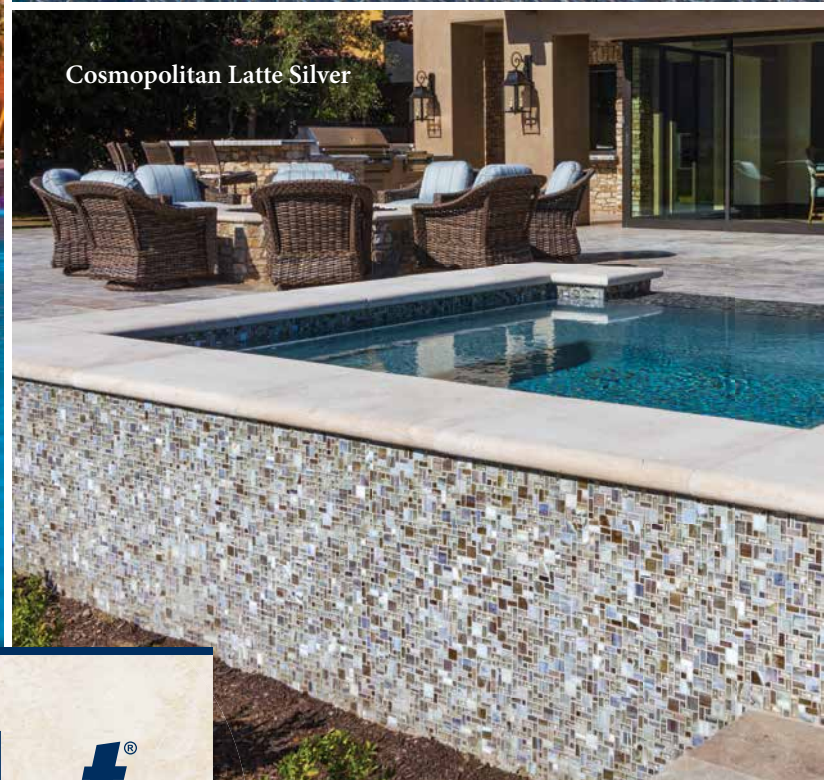

Tile *Collection*

2021

2021

nptpool.com

Firestone Gray

Equinox Dark Blue | Fusion Royal

Tulipwood Gray

Cosmopolitan Latte Silver