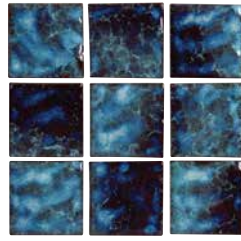

Size: 3" x 3"

3" x 3": 1 sht. = 1.05 sq. ft.

Royal Blue 3" x 3"
 KAK305

Cloud Olive Blue 3" x 3"
 KAK325

Note

The Akron Field tile is available in bullnose & quarter round trim tile.

Cobalt 1" x 1"
MRD-COBALT1X1