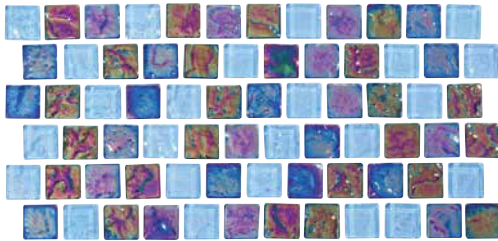

STH-TEAL PTRN

Size: 1" x 1" | 1" x 2" | Mosaic Pattern
 1" x 1": 1 sht. = 0.969 sq. ft.
 1" x 2": 1 sht. = 0.969 sq. ft.
 Mosaic Pattern: 1 sht. = 0.937 sq. ft.

Tiles shown in photo:

Nordic Shores Volcanic Mosaic Pattern
 NSH-VOLCANIC

Cobalt 1" x 2"
 NSH-COBALT1X2

Cobalt 1" x 1"
 NSH-COBALT1X1

Cobalt Mosaic Pattern
 NSH-COBALT

Volcanic 1" x 2"
 NSH-VOLCANIC1X2

Volcanic 1" x 1"
 NSH-VOLCANIC1X1

Volcanic Mosaic Pattern
 NSH-VOLCANIC

Size: Mosaic Pattern