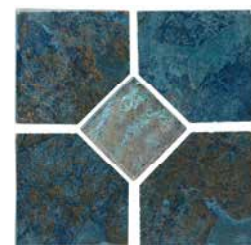

Teal Deco
CRL-TEAL DECO GL

Size: 6" x 6" | Deco | 2" x 2"
6" x 6": 4 pcs. = 1.0 sq. ft. nominal
2" x 2": 1 sht. = 1.0 sq. ft.

The Coral tile is available in 6" x 6" bullnose tile.

Note

This tile features wide shade variations.