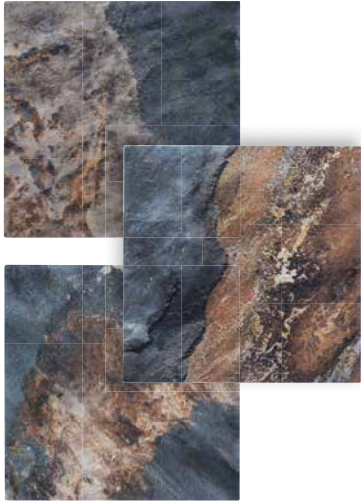

Umbria
ARD-UMBRIA

Umbria 2" x 2"
ARD-UMBRIA2X2

Campania
ARD-CAMPANIA

Campania 2" x 2"
ARD-CAMPANIA2X2

Size: 6" x 6"

6" x 6": 4 pcs. = 1.0 sq. ft. nominal

Stone Look Tiles

Ridgeline