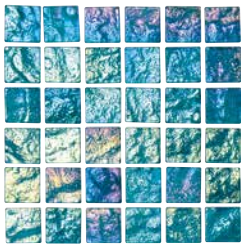

Aquamarine 1" x 1"
LWV-AQUAMARINE