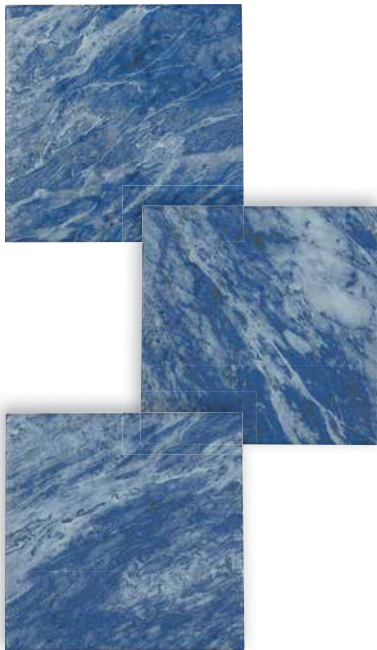

Size: 6" x 6"

6" x 6": 4 pcs. = 1.0 sq. ft. nominal

The Marblestone tile is available in 3" x 12" bullnose tile.

Tiles shown in photo:

Marblestone Blue Marble & Pattern

MBS-BLUE | MBS-PTRN

Blue Marble
MBS-BLUE