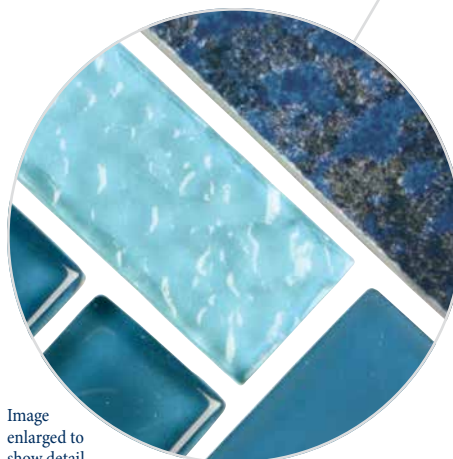

Image enlarged to show detail