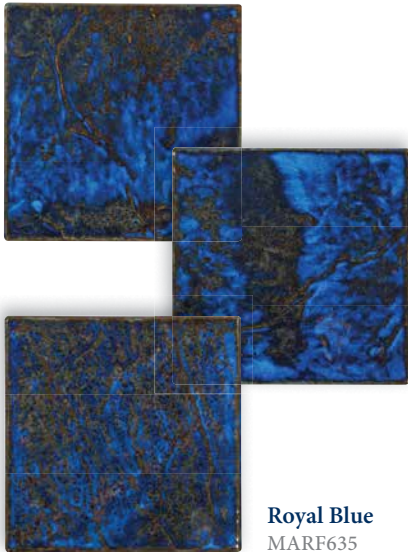

Royal Blue
MARF635