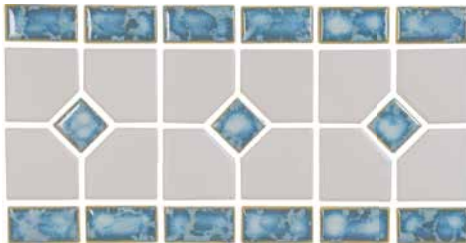

Pearl
GRACE-BLISS