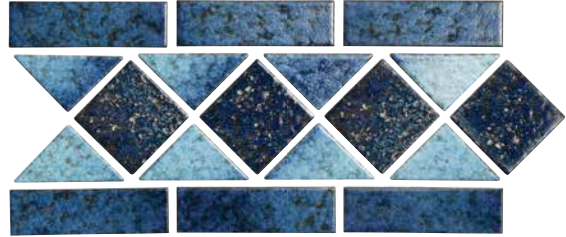

Bay Blue

FIJI-BAY BORDER