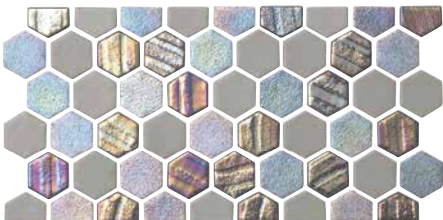

Image enlarged to show detail

Size: 12" x 12" Interlocking

12"x12": 1 sht. = 0.9009 sq. ft.

Note

All four color blends of the Marquise series can also be ordered in full interlocking sheets:

- MRQ-PACIFIC
- MRQ-DAYDREAM
- MRQ-TWILIGHT
- MRQ-SHADOWS

Starburst

Starburst Smoke Gray

Starburst Smoke Gray

Starburst Smoke Gray

Arctic Blue
STA-ARCTIC

Arctic Blue Border
STA-ARCTIC BDR

Silver
STA-SILVER

Silver Border
STA-SILVER BDR

Smoke Gray
STA-SMOKE

Smoke Gray Border
STA-SMOKE BDR

Teal
STA-TEAL

Teal Border
STA-TEAL BDR

Size: 1" x 1" | 1" x 2"

1" x 1": 1 sht. = 0.96 sq. ft.

1" x 2": 1 sht. = 0.93 sq. ft.

Moss Landing 1" x 1"
PFC-MOSS