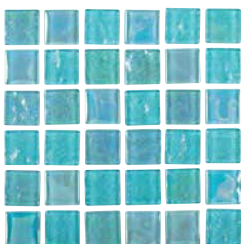

**Icy Teal
1" x 1"**
EQX-WINTER

**Icy Teal
1" x 2"**
EQX-WINTER1X2

**Icy Teal
2" x 2"**
EQX-WINTER2X2

Size: 1" x 1" | Mosaic Pattern
 1 sht. = 1.0 sq. ft.

Tiles shown in photo:
 Soleil Cleo Blue
 SOL-CLEO