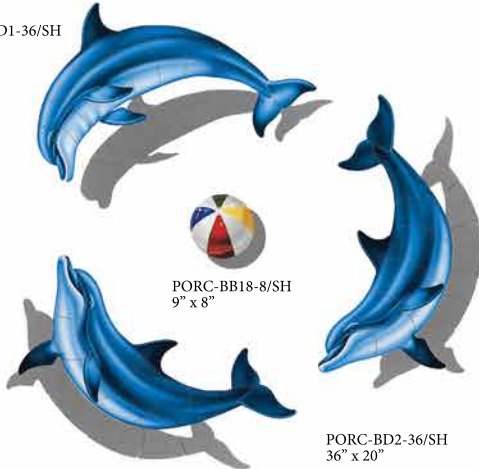

PORC-BD1-36/SH
36" x 25"

PORC-BB18-8/SH
9" x 8"