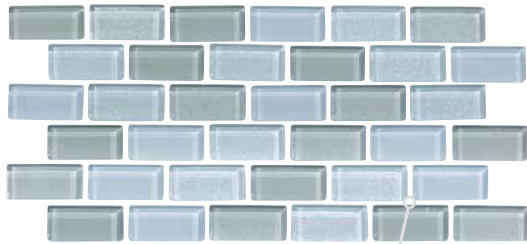

Iceberg 1" x 2"
ORN-ICEBERG