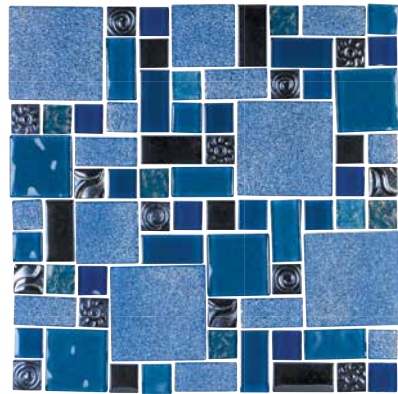

Anubis Gold 1" x 1"
 SOL-ANUBIS1X1

Cleo Blue 1" x 1"
 SOL-CLEO1X1

Silver 1" x 1"
 SOL-ISIS1X1

Anubis Gold
 SOL-ANUBIS

Cleo Blue
 SOL-CLEO

Silver
 SOL-ISIS

Size: 1" x 1" | 1" x 2" | 2" x 2"
 | 1 sht. = 0.97 sq. ft.