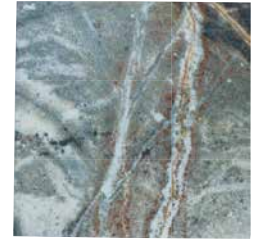

Marine
SPN-MARINE