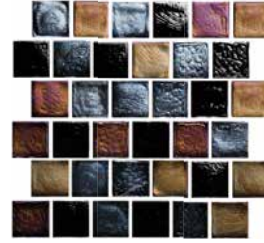

Size: 1" x 2"

1 sht. = 1.0 sq. ft.

Glass Tiles

Parallax

Blue 1" x 2"
PLL-BLUE

Cyan 1" x 2"
PLL-CYAN

Size: 1" x 1"

1" x 1": 1 sht. = 1.0 sq. ft.

Glass Tiles

Jules

Rustic Blue Blend
9730-5AT

Bright Cobalt Blue Blend
9575-5AT

Size: Mosaic Border | Hex Border | 1" x 1"
 Mosaic Border: 1 sht. = 1.0757 sq. ft.
 Hex Border: 1 sht. = 0.5065 sq. ft.
 1" x 1": 1 sht. = 1.0 sq. ft.

Pacifica Hex Border
 OCN-PACIFICA HXB

Pacifica 1" x 1"
 OCN-PACIFICA

Pacifica Mosaic Border
 OCN-PACIFICA BDR

Blackies 1" x 1"
 OCN-BLACKIES

Blackies Hex Border
 OCN-BLACKIES HXB

Mavericks 1" x 1"
 OCN-MAVERICKS