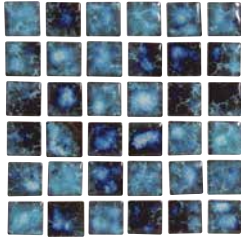

Size: 3" x 3"

3" x 3": 1 sht. = 1.05 sq. ft.

Royal Blue 3" x 3"
 KAK305

Cloud Olive Blue 3" x 3"
 KAK325

Note

The Akron Field tile is available in bullnose & quarter round trim tile.

Cobalt 1" x 1"
MRD-COBALT1X1