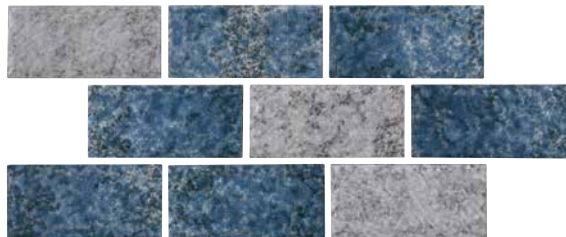

Subway Blue 2" x 4"
INK-SWBLUE