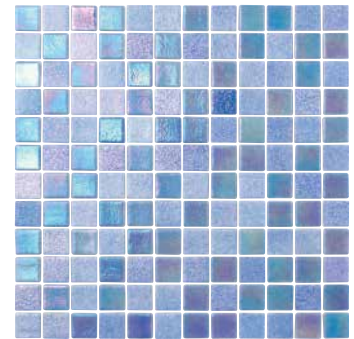

Blue 1" x 2"
 LWV-BLUE1X2

Sea Green 1" x 1"
 LWV-SEA GREEN

Sea Green 2" x 2"
 LWV-SEA GREEN2X2

Sea Green 1" x 2"
 LWV-SEA GREEN1X2

Bronze Alloy 1" x 1"
OPL-ALLOY1X1

Bronze Alloy 1.5" x 1.5"
OPL-ALLOY

Azure Blue 1" x 1"
OPL-AZURE1X1

Azure Blue 1.5" x 1.5"
OPL-AZURE

Steel Grey 1" x 1"
OPL-GREY1X1

Steel Grey 1.5" x 1.5"
OPL-GREY

Note

The angle of light reflection determines the visibility of tile iridescence. Shade and color tones may vary between sizes.

Mint Green 1" x 1"
OPL-MINT1X1

Mint Green 1.5" x 1.5"
OPL-MINT

Pearl White 1" x 1"
OPL-PEARL1X1

Pearl White 1.5" x 1.5"
OPL-PEARL

Sky Blue 1" x 1"
OPL-SKY1X1

Sky Blue 1.5" x 1.5"
OPL-SKY

Size: 1" x 2" | Mosaic Pattern