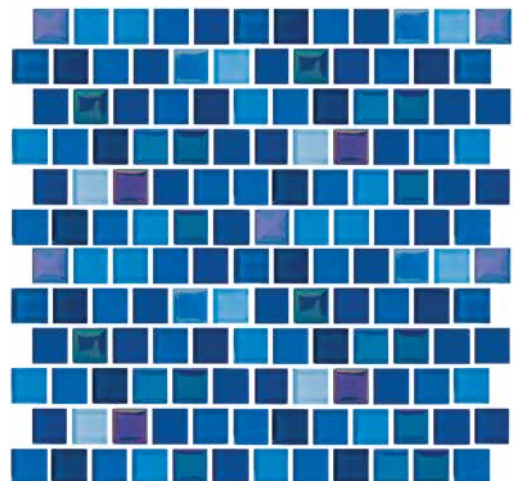

Bright Cobalt Blue Blend
9575-5AT