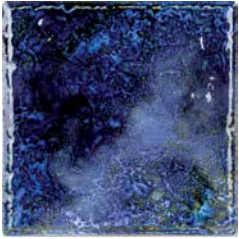

Blue
CVKBQS61