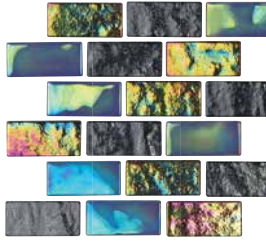

**Multicolor
1" x 1"**
EQX-AURORA

**Multicolor
1" x 2"**
EQX-AURORA1X2