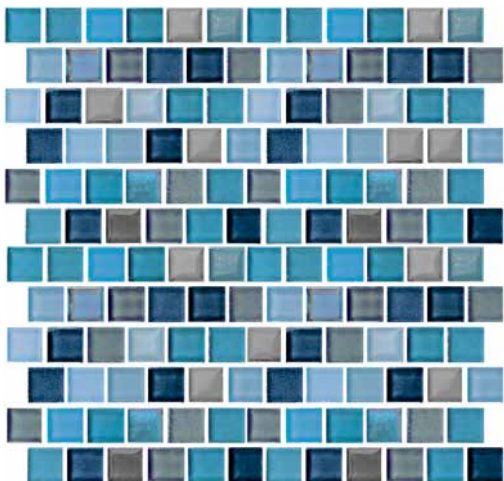

Glass Tiles

Jules

Rustic Blue Blend
9730-5AT