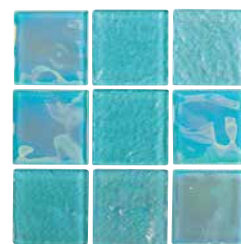

**Icy Teal
1" x 1"**
EQX-WINTER

**Icy Teal
1" x 2"**
EQX-WINTER1X2

**Icy Teal
2" x 2"**
EQX-WINTER2X2

Size: 1" x 1" | Mosaic Pattern
 1 sht. = 1.0 sq. ft.

Tiles shown in photo:
 Soleil Cleo Blue
 SOL-CLEO