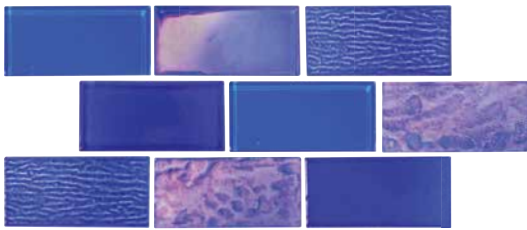

Blue 2" x 4"

STH-BLUE2X4