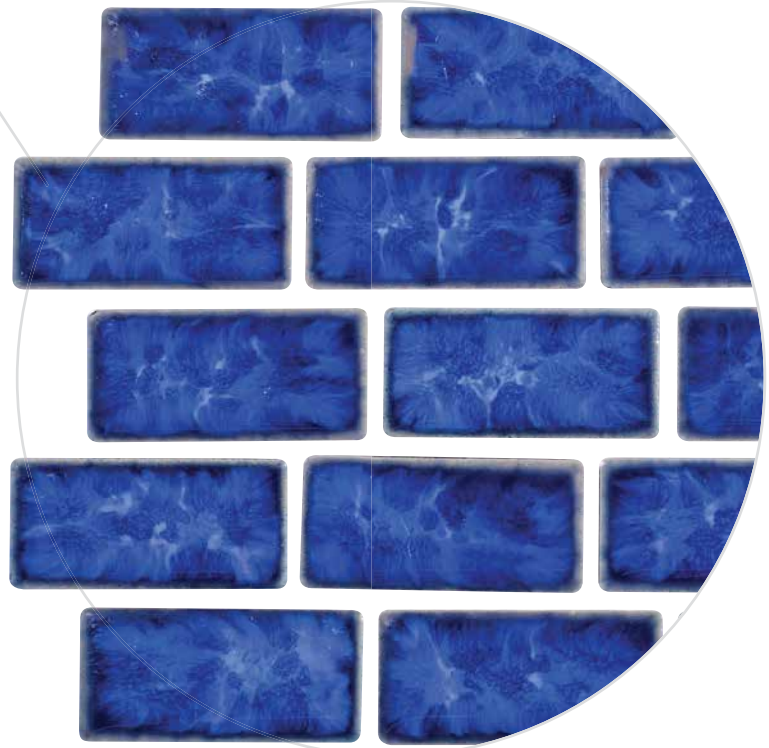

Size: 1" x 2" | 3" x 3" | Mosaic Wave

3" x 3": 1 sht. = 1.05 sq. ft.

1" x 2": 1 sht. = 1.05 sq. ft.

Mosaic Wave: 1 sht. = 1.05 sq. ft.

Tiles shown in photo:

Cobalt 3" x 3"

TRO-COBALT

Cobalt 1" x 2"
TRO-COBALT BRK

Cobalt 3" x 3"
TRO-COBALT

Cobalt Wave
TRO-COBALT WV

Image enlarged to show detail

Size: 3" x 3" | Border
 3" x 3": 1 sht. = 1.05 sq. ft.
 Border: 1 sht. = 0.88 sq. ft.

Mosaic Tiles

Dakota

Wheat
DK355

Wheat Border
DKB355