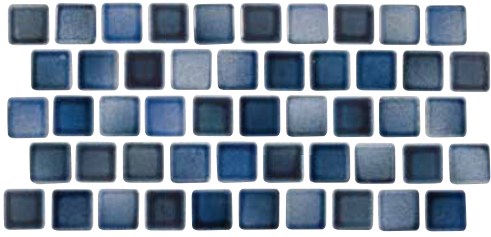

BMX Mix

Blonde Mix
MASBMX100

Blue Mix
MASBMX200

Note

This tile features wide shade variations.

Mix Mosaic

Mosaic Tiles

Size: 1" x 1"
1" x 1": 1 sht. = 1.0 sq. ft.