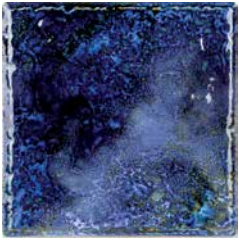

Baroque

Glossy Tiles

Size: 6" x 6" | 1" x 1" | 1" x 2"

6" x 6": 4 pcs. = 1.0 sq. ft. nominal

1" x 1": 1 sht. = 1.0 sq. ft.

1" x 2": 1 sht. = 1.05 sq. ft.

Note | This tile features wide shade variations.

Tiles shown in photo:

Baroque Turquoise 1" x 2"

CVKBQS123