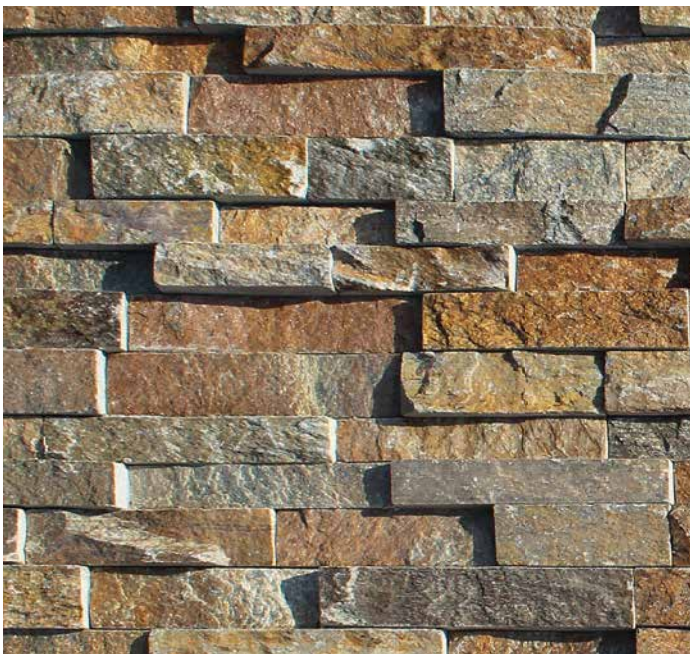

6" x 24" Ledger: 1 Panel. = 1.0 sq. ft. | 8" x 24" Block: 1 Panel. = 1.33 sq. ft. nominal

Note This veneer features wide shade variations.

Harvest

Harvest Ledger 6" x 24"
ALPN-HVLEDGER

Harvest Ledger Corner
ALPN-HVLEDGER CRN