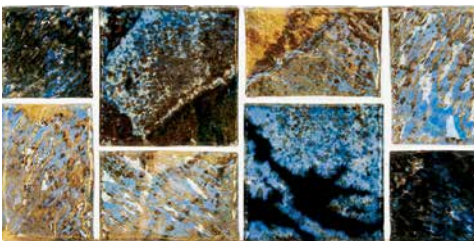

Dark Blue
MASSR150

Note

This tile features wide shade variations.