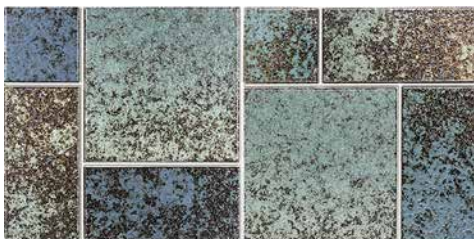

Green
CVKMNR3

Note

This tile features wide shade variations.