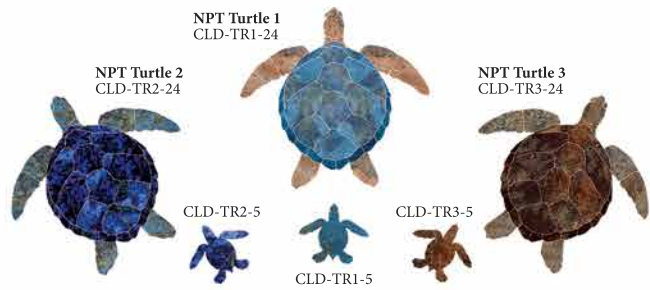

NPT Mosaics: NPT mosaics are made with NPT tile to perfectly complement your waterline tile.