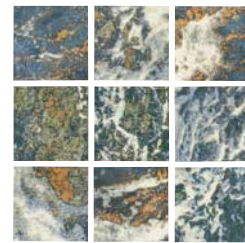

Maya 2" x 2"
SAR-MAYA2X2

Tiles shown in photo | Trident Blue (TRD-SEASIDE)

Size: 6" x 6" | Deco
6" x 6": 4 pcs. = 1.0 sq. ft. nominal

The Trident tile is available in 6" x 6" bullnose tile.

Note | This tile features extreme shade variations.