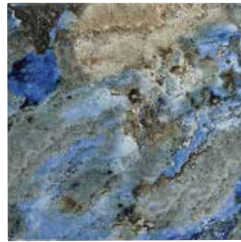

Caldera

Glossy Tiles

Size: 6" x 6"

6" x 6": 4 pcs. = 1.0 sq. ft. nominal

The Caldera tile is available in 6" x 6" bullnose tile.

Note

This tile features wide shade variations.

Blue Agate

CDR-AGATE

Blue Azurite

CDR-AZURITE

Moonstone

CDR-MOON