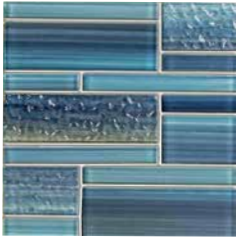

Size: Mosaic Pattern

1 sht. = 1.0 sq. ft.

Glass Tiles

Bamboo

Cloud Blue
CVKBGBR1

Atlantic Blue
CVKBGBR2

Twilight Gray
CVKBGBR3

Aqua Marine
CVKBGBR4