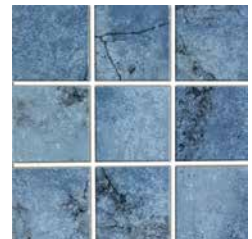

Note

This tile features wide shade variations.

Azzurro
MASPERAZZ 6

Azzurro Deco
MASPERAZZ DECO

Azzurro 2" x 2"
MASPERAZZ MOS2

Cobalto
MASPERCOB 6

Cobalto Deco
MASPERCOB DECO

Cobalto 2" x 2"
MASPERCOB MOS2