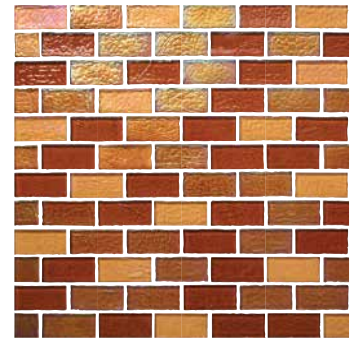

Amber
ICE-AMBER

Amber 1\"/>