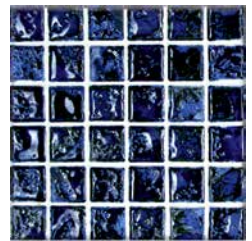

Light Blue 1" x 1"
MASSV114