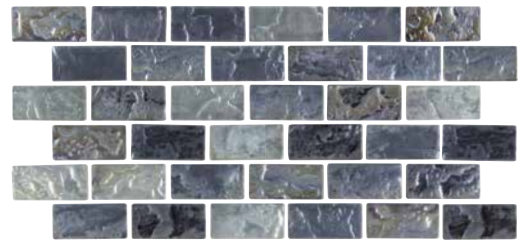

Volcanic 1" x 2"
NSH-VOLCANIC1X2