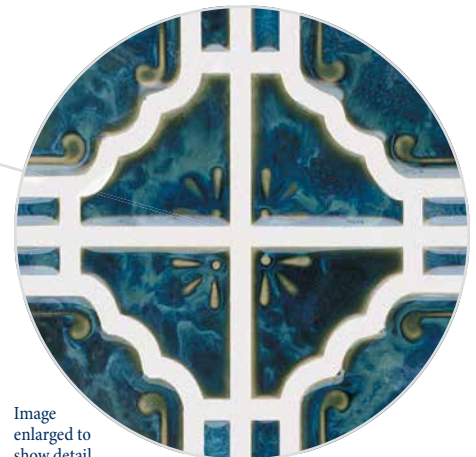

Size: Mosaic Pattern
 STB: 1 sht. = 0.98 sq. ft.
 ME: 1 sht. = 1.0 sq. ft.

Mosaic Tiles

Moonbeam

Lake Blue
ME44

Ocean Green
ME33

Terra Blue
STB807

Cobalt Blue
STB808

Image enlarged to show detail