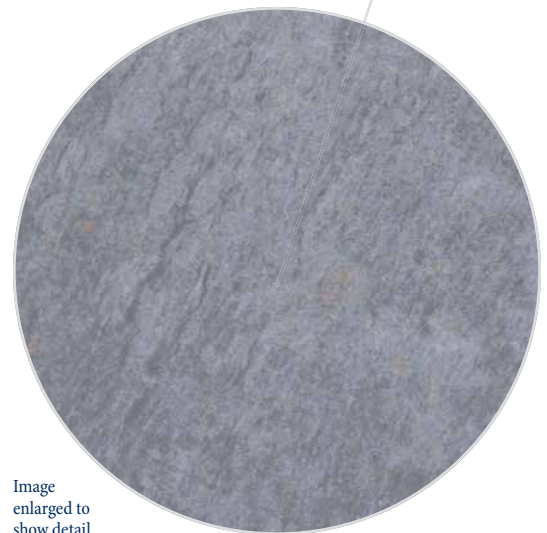

Ash
6" x 12"
SLT-ASH6X12

White
SLT-WHITE

White
6" x 12"
SLT-WHITE6X12

Pewter
SLT-PEWTER

Pewter
6" x 12"
SLT-PEWTER6X12

Image
enlarged to
show detail

Size: 6" x 6" | 6" x 12"
6" x 6": 4 pcs. = 0.94 sq. ft.
6" x 12": 1 pc. = 0.47 sq. ft.