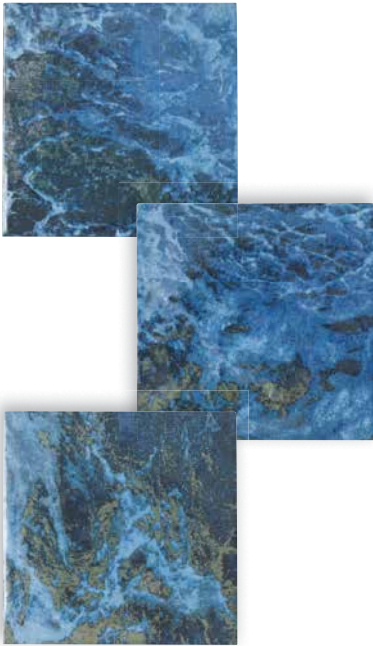

Note

Available Spring 2021

Royal
SAR-ROYAL