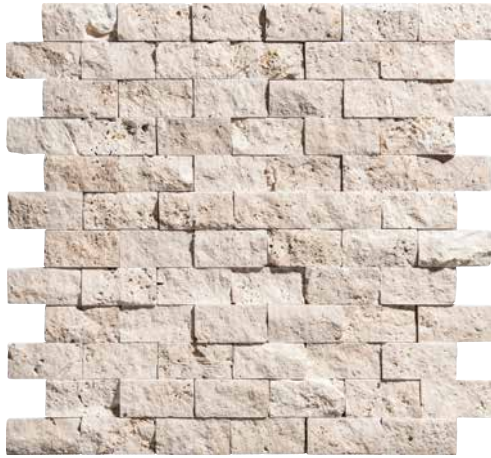

Size: 15 3/4" x 6 1/4"

15 3/4" x 6 1/4": 1 Panel = 0.69 sq. ft.

Note

This tile features wide shade variations.

Ivory

Ivory 2" x 4"
TVSP-IVORY2X4

Ivory 1" x 2"
TVSP-IVORY1X2

Ivory Panel
TVSP-IVORY PANEL