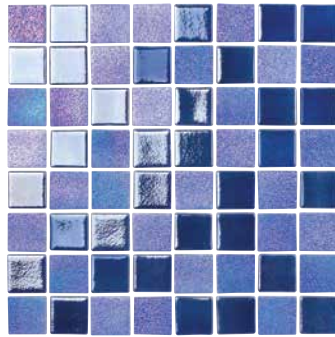

Blue 1" x 2"
 LWV-BLUE1X2

Sea Green 1" x 1"
 LWV-SEA GREEN

Sea Green 2" x 2"
 LWV-SEA GREEN2X2

Sea Green 1" x 2"
 LWV-SEA GREEN1X2

Bronze Alloy 1" x 1"
OPL-ALLOY1X1

Bronze Alloy 1.5" x 1.5"
OPL-ALLOY

Azure Blue 1" x 1"
OPL-AZURE1X1

Azure Blue 1.5" x 1.5"
OPL-AZURE

Steel Grey 1" x 1"
OPL-GREY1X1

Steel Grey 1.5" x 1.5"
OPL-GREY

Note

The angle of light reflection determines the visibility of tile iridescence. Shade and color tones may vary between sizes.