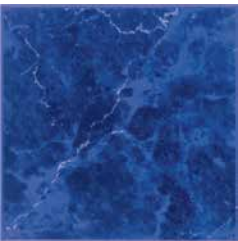

Teal Green 3" x 3"
DSF91N

Caribbean Blue 3" x 3"
DSF95N

The Discovery Field tile is available in bullnose and quarter round trim tiles.

Seven Seas

Basic Tiles

Size: 6" x 6"
6" x 6": 4 pcs. = 1.0 sq. ft. nominal