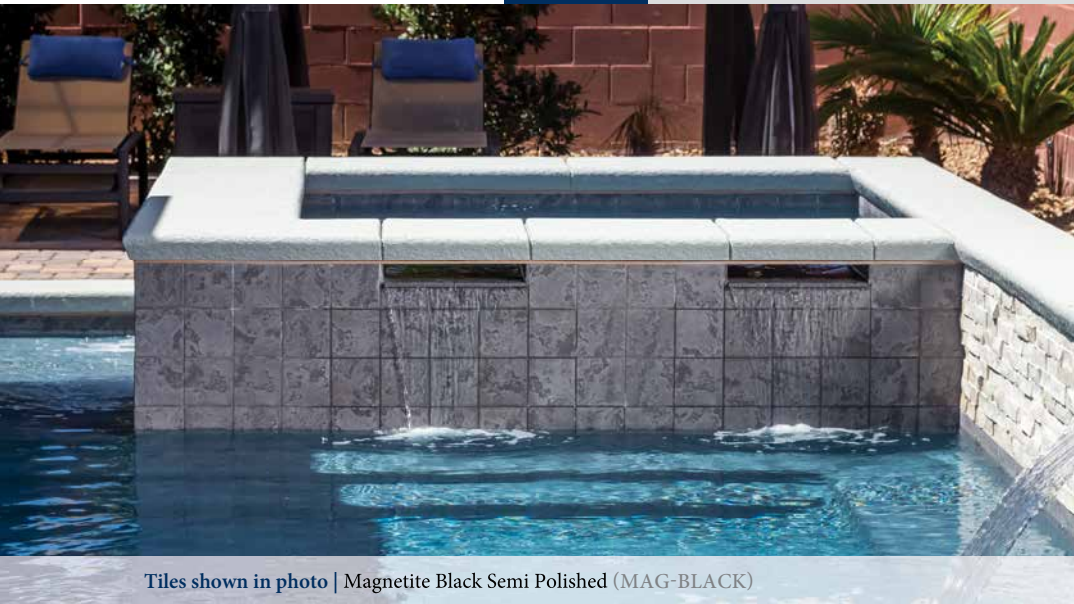

Tiles shown in photo | Magnetite Black Semi Polished (MAG-BLACK)

Size: 6" x 6" | Deco
6" x 6": 4 pcs. = 1.0 sq. ft. nominal

The Magnetite tile is available in 3" x 12" bullnose tile.

Note

This tile features wide shade variations.