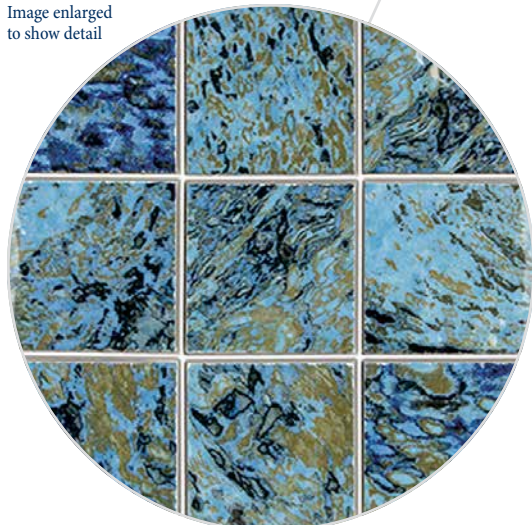

Note

This tile features wide shade variations.

Image enlarged to show detail

Isola

Glossy Tiles

Deco

Size: 6" x 6" | Deco | 2" x 2"
 6" x 6": 4 pcs. = 1.0 sq. ft. nominal
 2" x 2": 1 sht. = 1.0 sq. ft.

Image enlarged to show detail