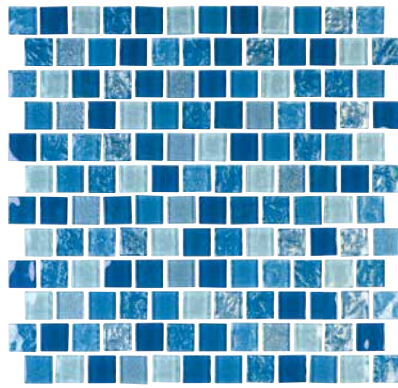

**Icy Teal
1" x 1"**
EQX-WINTER

**Icy Teal
1" x 2"**
EQX-WINTER1X2

**Icy Teal
2" x 2"**
EQX-WINTER2X2

Size: 1" x 1" | Mosaic Pattern
 1 sht. = 1.0 sq. ft.

Tiles shown in photo:
 Soleil Cleo Blue
 SOL-CLEO

Anubis Gold 1" x 1"
 SOL-ANUBIS1X1

Cleo Blue 1" x 1"
 SOL-CLEO1X1

Silver 1" x 1"
 SOL-ISIS1X1

Anubis Gold
 SOL-ANUBIS

Cleo Blue
 SOL-CLEO

Silver
 SOL-ISIS

Size: 1" x 1" | 1" x 2" | 2" x 2"
 | 1 sht. = 0.97 sq. ft.