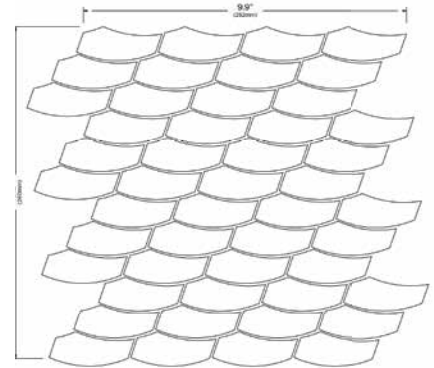

Pismo 1" x 2"
PFC-PISMO1X2

Shell Beach 1" x 2"
PFC-SHELL1X2

Image enlarged to show detail

Size: Mosaic Border | Interlocking
 Mosaic Border: 1 sht. = 0.511 sq. ft.
 Interlocking: 1 sht. = 0.705 sq. ft.

Glass Tiles

Size: Mosaic Border | Interlocking
 Mosaic Border: 1 sht. = 0.381 sq. ft.
 Interlocking: 1 sht. = 0.839 sq. ft.

Glass Tiles

Tetra

Aqua
TET-AQUA BDR

Onyx
TET-ONYX BDR

Note

Both color blends of the Tetra series can also be ordered in full interlocking sheets: