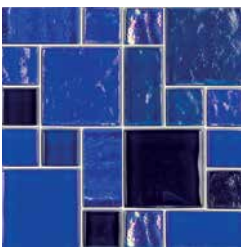

Glass Tiles

Nightlife

Gallant Mosaic Pattern
MASNLR32