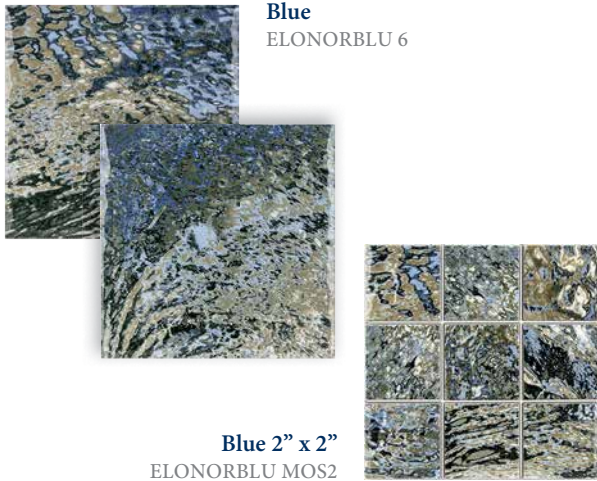

Note

This tile features wide shade variations.

Image enlarged to show detail

Isola

Glossy Tiles

Deco

Size: 6" x 6" | Deco | 2" x 2"
 6" x 6": 4 pcs. = 1.0 sq. ft. nominal
 2" x 2": 1 sht. = 1.0 sq. ft.

Image enlarged to show detail