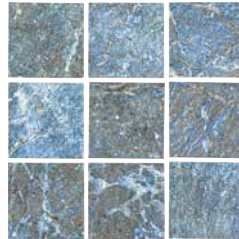

Multicolor 2" x 2"
SFR-MULTI2X2