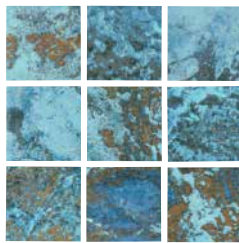

Aqua 2" x 2"
SAR-AQUA2X2