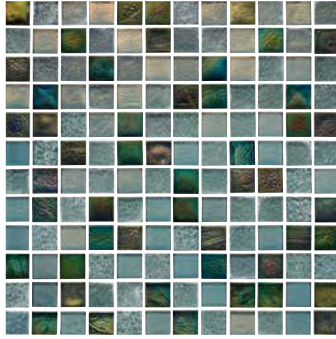

Smoke Gray
STA-SMOKE

Smoke Gray Border
STA-SMOKE BDR

Teal
STA-TEAL

Teal Border
STA-TEAL BDR

Size: 1" x 1" | 1" x 2"

1" x 1": 1 sht. = 0.96 sq. ft.

1" x 2": 1 sht. = 0.93 sq. ft.

Moss Landing 1" x 1"
PFC-MOSS