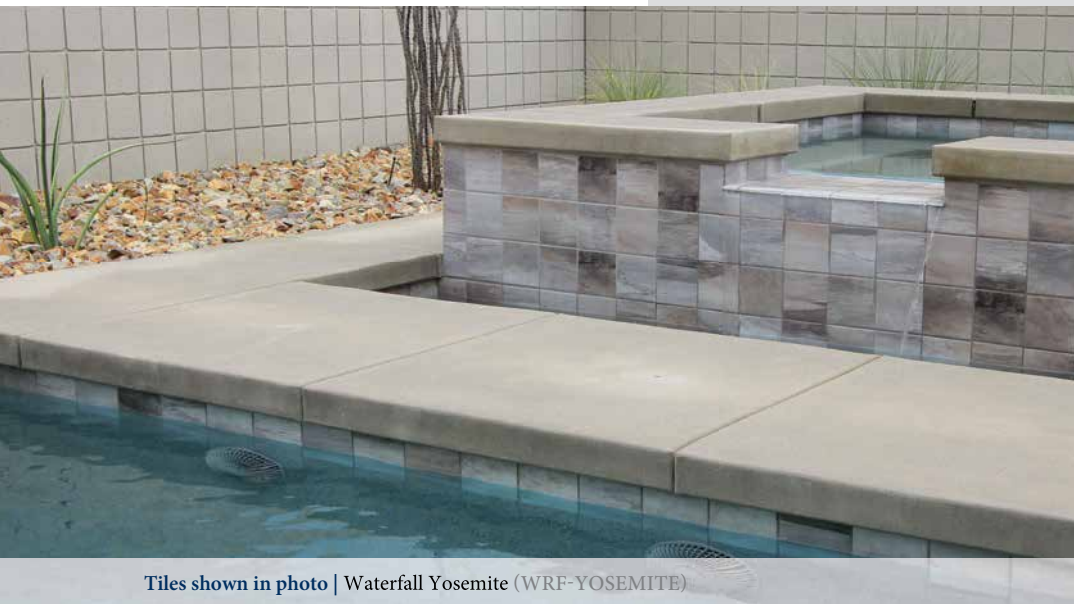

Tiles shown in photo | Waterfall Yosemite (WRF-YOSEMITE)

Size: 6" x 6"

6" x 6": 4 pcs. = 1.0 sq. ft. nominal

The Waterfall tile is available in 6" x 6" bullnose tile.

Note

This tile features wide shade variations.