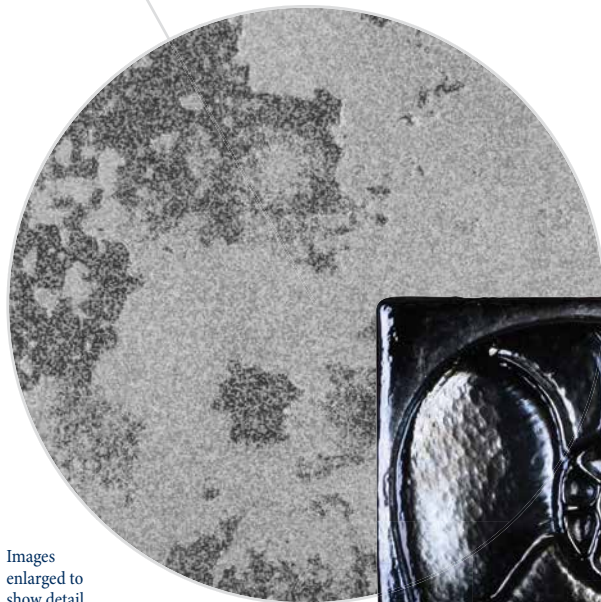

Images enlarged to show detail