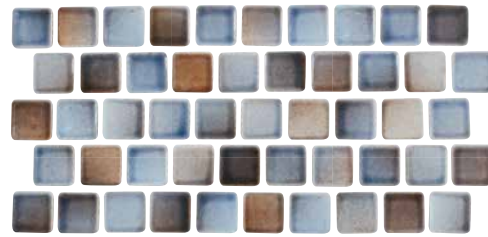

Sandy Beach Blend 1" x 1"
MIX-SANDY BEACH