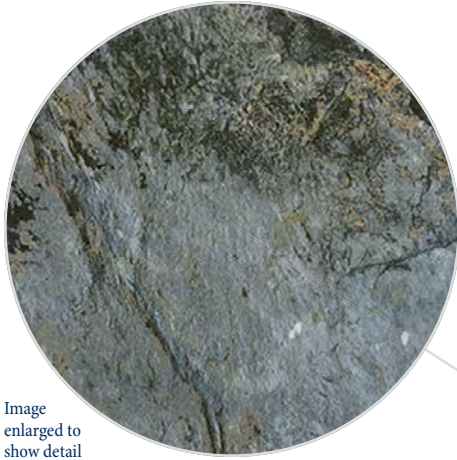

Oxford

Glossy Tiles

Size: 6" x 6" | 2" x 2"
 6" x 6": 4 pcs. = 1.0 sq. ft. nominal
 2" x 2": 1 sht. = 1.0 sq. ft.

Image enlarged to show detail

The Oxford tile is available in 6" x 6" bullnose tile.

Blue
SILOXFBLU 6