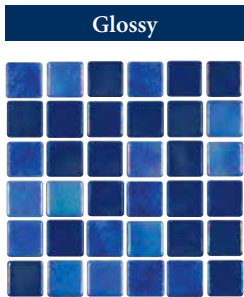

Light Blue 2" x 2"
KEYS-BL LIGHT2X2

Image enlarged to show detail

Medium Blue 2" x 2"
KEYS-BL MEDIUM2X2

Dark Blue 2" x 2"
KEYS-BL DARK2X2

Tribeca

Glass Tiles

Size: 1" x 1"
| 1" x 1": 1 sht. = 1.6554 sq. ft.