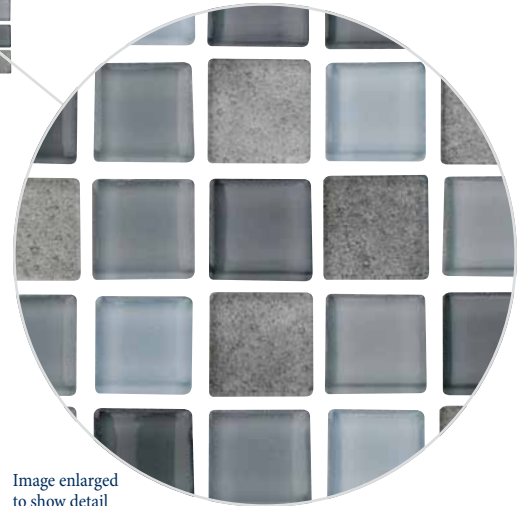

Umbria Black 1" x 4"

SAN-BLACK1X4

Size: 3/4" x 3/4"
1 sht. = 0.97 sq. ft.

Glass Tiles

Ibiza

Aquamarine
IBZ-AQUAMARINE

Azure
IBZ-AZURE

Image enlarged
to show detail