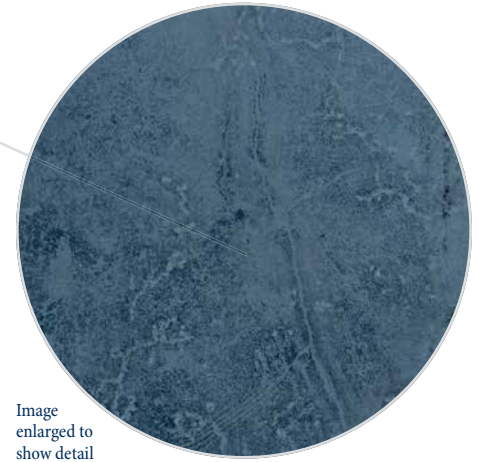

Image enlarged to show detail