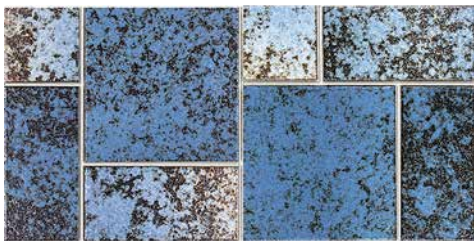

Mosaic Tiles

Monsoon Random

Dark Blue
CVKMNR1