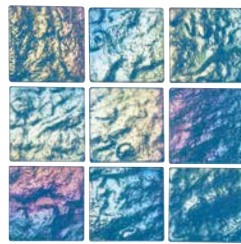

Aquamarine 2" x 2"
LWV-AQUAMARINE2X2