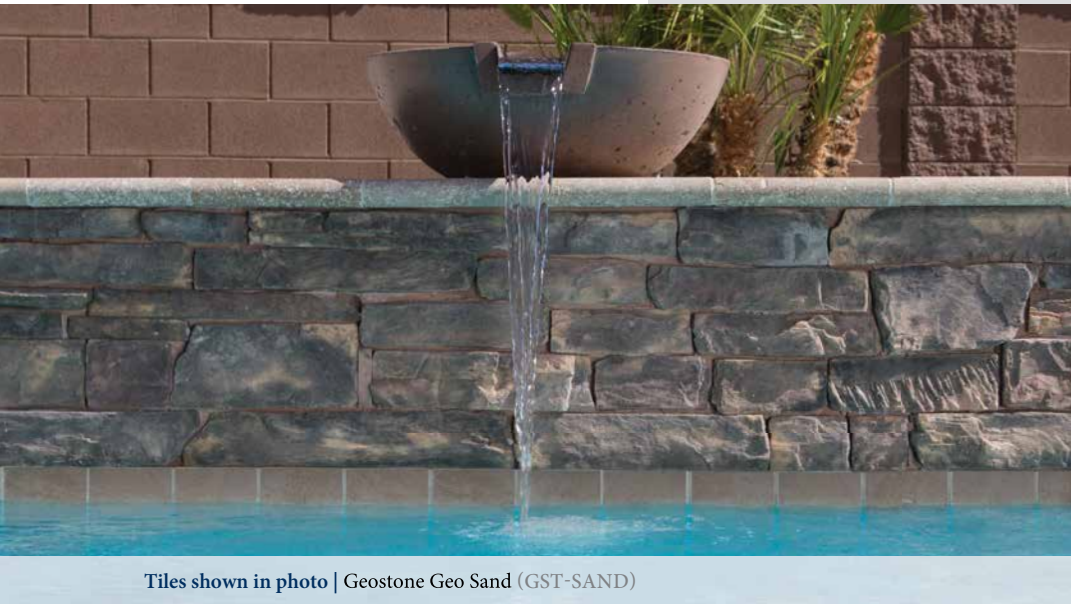

Geostone

Geostone Blue

Geostone Blue

Geostone Blue

Tiles shown in photo | Geostone Geo Sand (GST-SAND)

Size: 6" x 6"

6" x 6": 4 pcs. = 1.0 sq. ft. nominal

The Geostone tile is available in 3" x 12" bullnose tile.