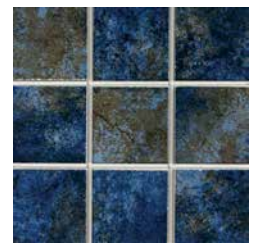

Teal
SEA-TEAL

The Blue Seas tile is available in 6" x 6" bullnose tile.

Size: 6" x 6" | Deco | 2" x 2"
 6" x 6": 4 pcs. = 1.0 sq. ft. nominal
 2" x 2": 1 sht. = 1.0 sq. ft.

Deco

Glossy Tiles

Taormina

Blue
VALTAOBLU 6