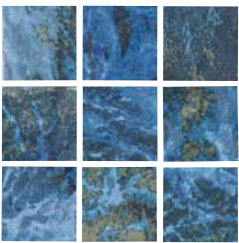

Royal 2" x 2"
SAR-ROYAL2X2