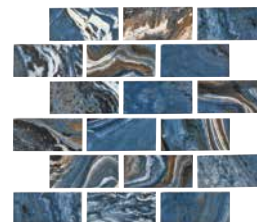

Cobalt 1" x 2"
GMIONYCOB MOS1X2