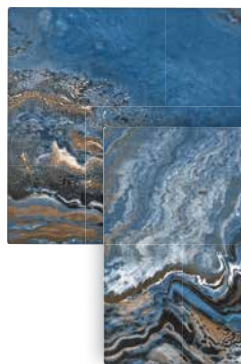

Cobalt
GMIONYCOB 6