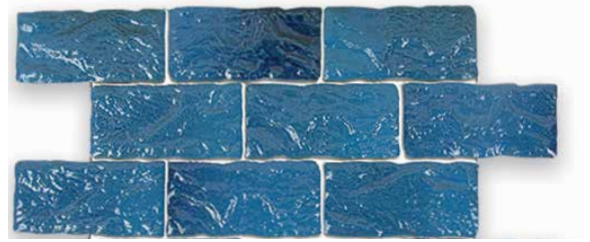

Note This tile features wide shade variations.

Size: 2" x 4"
2" x 4": 1 sht. = 1.0 sq. ft.

Glossy Tiles

Earthtone Brick

Sea Blue 2" x 4"
MASEB2

Ocean Blue 2" x 4"
MASEB7

Size: 6" x 6"
6" x 6": 4 pcs. = 1.0 sq. ft. nominal

Glossy Tiles

Hana

Capri
HANA-CAPRI

Cyan
HANA-CYAN

Sepia
HANA-SEPIA

Size: 3" x 3"
3" x 3": 1 sht. = 1.06 sq. ft.

Glossy Tiles

Iberia