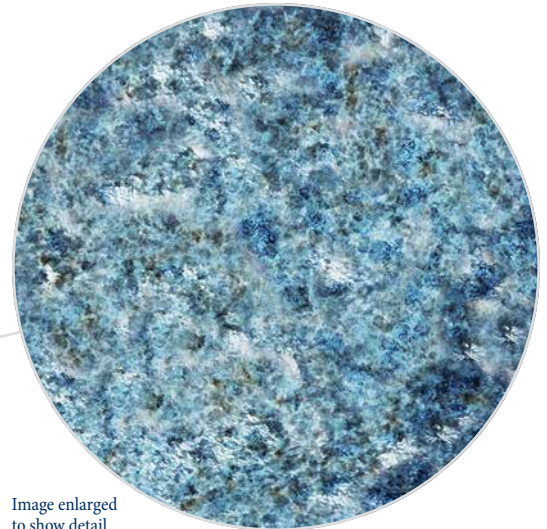

Bay Blue 1" x 1"

FIJI-BAY1X1

Bay Blue 2" x 2"

FIJI-BAY2X2

Bay Blue

FIJI-BAY BORDER

Note

This tile features wide shade variations.