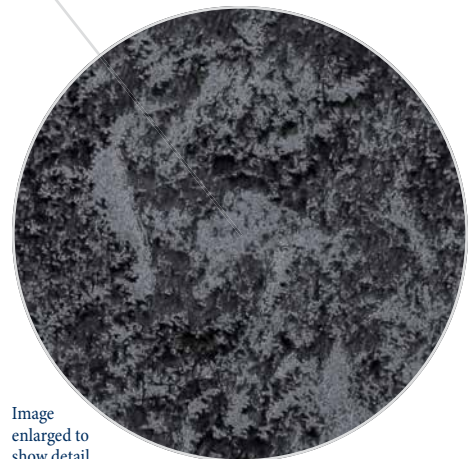

Note

Aztec Charcoal tiles are available in limited quantities. Consult your local Sales Center for availability.

Image enlarged to show detail

Blue
TVL-BLUE

Blue 2" x 2"
TVL-BLUE2X2

Noche
TVL-NOCHE

Noche 2" x 2"
TVL-NOCHE2X2