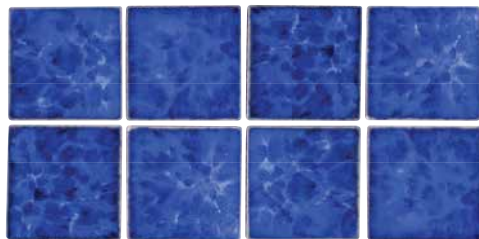

Size: 1" x 2" | 3" x 3" | Mosaic Wave

3" x 3": 1 sht. = 1.05 sq. ft.

1" x 2": 1 sht. = 1.05 sq. ft.

Mosaic Wave: 1 sht. = 1.05 sq. ft.

Tiles shown in photo:

Cobalt 3" x 3"

TRO-COBALT

Cobalt 1" x 2"
TRO-COBALT BRK