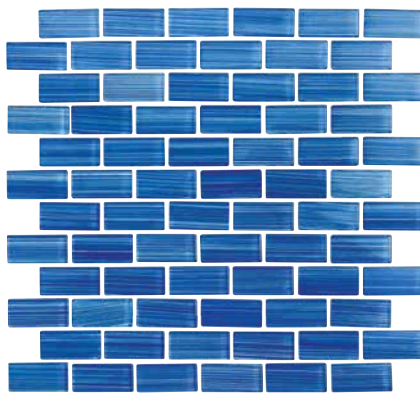

1" x 2": 1 sht. = 1.0 sq. ft.

Mosaic Pattern: 1 sht. = 1.0 sq. ft.

Tiles shown in photo:

Escapade Aqua Mosaic

ECD-AQUA

Aqua 1" x 2"
ECD-AQUA1X2

Blue 1" x 2"
ECD-BLUE1X2

Marine 1" x 2"
ECD-MARINE1X2