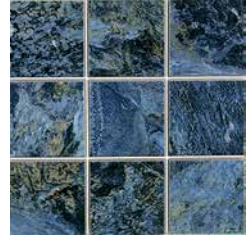

Oxford

Glossy Tiles

Size: 6" x 6" | 2" x 2"
 6" x 6": 4 pcs. = 1.0 sq. ft. nominal
 2" x 2": 1 sht. = 1.0 sq. ft.

Image enlarged to show detail

The Oxford tile is available in 6" x 6" bullnose tile.

Blue
SILOXFBLU 6