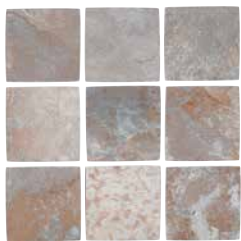

Blue Slate 2" x 2"
SIERRA BSL2X2