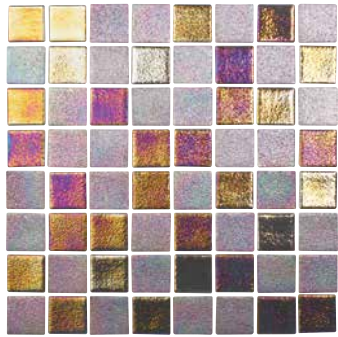

Blue 1" x 2"
 LWV-BLUE1X2

Sea Green 1" x 1"
 LWV-SEA GREEN

Sea Green 2" x 2"
 LWV-SEA GREEN2X2

Sea Green 1" x 2"
 LWV-SEA GREEN1X2

Bronze Alloy 1" x 1"
OPL-ALLOY1X1

Bronze Alloy 1.5" x 1.5"
OPL-ALLOY

Azure Blue 1" x 1"
OPL-AZURE1X1

Azure Blue 1.5" x 1.5"
OPL-AZURE

Steel Grey 1" x 1"
OPL-GREY1X1

Steel Grey 1.5" x 1.5"
OPL-GREY

Note

The angle of light reflection determines the visibility of tile iridescence. Shade and color tones may vary between sizes.