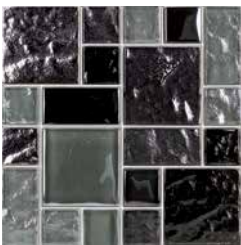

Soul Mosaic Pattern
MASNLR34