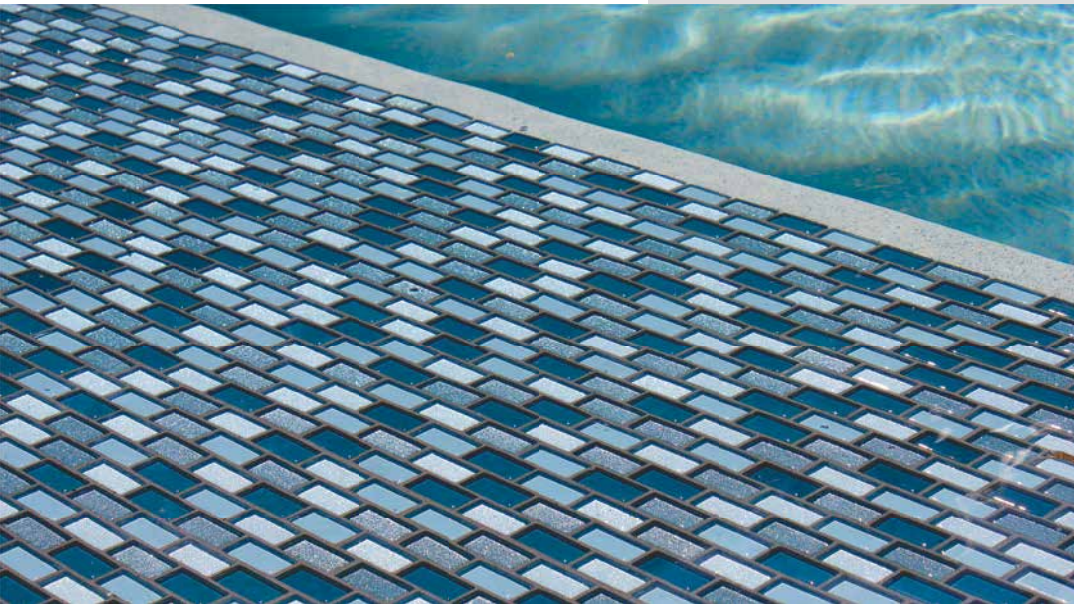

Size: 1" x 2"
1" x 2": 1 sht. = 1.0 sq. ft.

Note

Orion tiles feature an exquisite glittery background that creates a stunning sparkle effect.

Tiles shown in photo:

Orion Ocean 1" x 2"
ORN-OCEAN