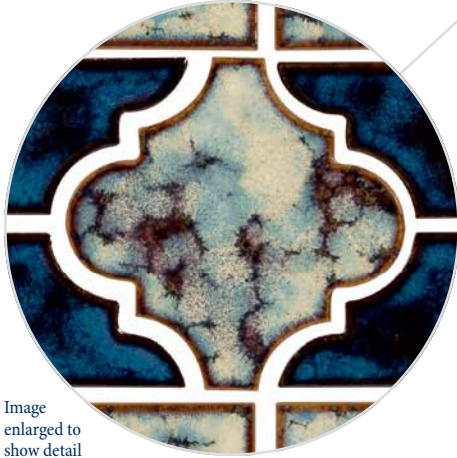

Size: 3" x 3" | Border

3" x 3": 1 sht. = 1.03 sq. ft.
 Border: 1 sht. = 1.08 sq. ft.

Ocean Blue Border
 LAN-OCEAN

Ocean Blue 3" x 3"
 LAN-OCEAN3

Image enlarged to show detail

Royal Border
 LAN-ROYAL

Royal 3" x 3"
 LAN-ROYAL3