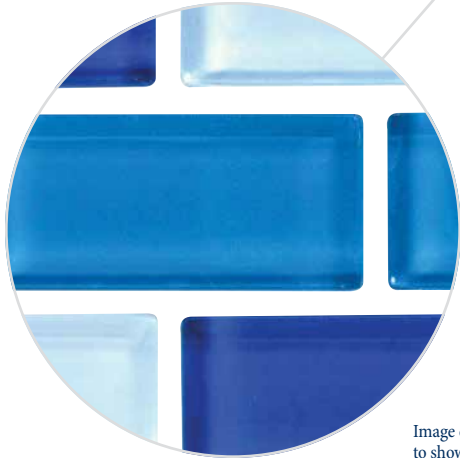

Light Blue 2" x 2"
KEYS-BL LIGHT2X2

Image enlarged to show detail

Medium Blue 2" x 2"
KEYS-BL MEDIUM2X2

Dark Blue 2" x 2"
KEYS-BL DARK2X2

Tribeca

Glass Tiles

Size: 1" x 1"
| 1" x 1": 1 sht. = 1.6554 sq. ft.