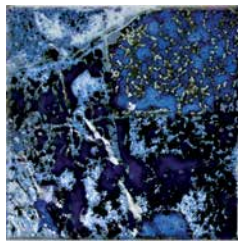

Light Blue
MASSV614