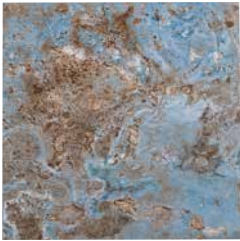

Note

Aztec Charcoal tiles are available in limited quantities. Consult your local Sales Center for availability.

Image enlarged to show detail

Blue
TVL-BLUE

Blue 2" x 2"
TVL-BLUE2X2

Noche
TVL-NOCHE

Noche 2" x 2"
TVL-NOCHE2X2