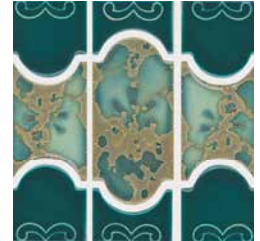

Botanical

Teal
BUE37