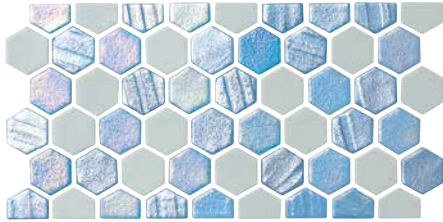

Image enlarged to show detail

Size: 12" x 12" Interlocking

12"x12": 1 sht. = 0.9009 sq. ft.

Note

All four color blends of the Marquise series can also be ordered in full interlocking sheets:

- MRQ-PACIFIC
- MRQ-DAYDREAM
- MRQ-TWILIGHT
- MRQ-SHADOWS

Starburst

Starburst Smoke Gray

Starburst Smoke Gray

Starburst Smoke Gray

Arctic Blue
STA-ARCTIC

Arctic Blue Border
STA-ARCTIC BDR

Silver
STA-SILVER

Silver Border
STA-SILVER BDR