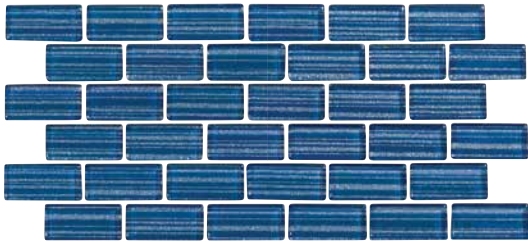

Size: Mosaic Pattern

1 sht. = 1.0 sq. ft.

Glass Tiles

Bamboo

Cloud Blue
CVKBGBR1

Atlantic Blue
CVKBGBR2

Twilight Gray
CVKBGBR3

Aqua Marine
CVKBGBR4

Size: 1" x 2"

1 sht. = 1.0 sq. ft.

Glass Tiles

Parallax

Blue 1" x 2"
PLL-BLUE

Cyan 1" x 2"
PLL-CYAN

Size: 1" x 1"

1" x 1": 1 sht. = 1.0 sq. ft.