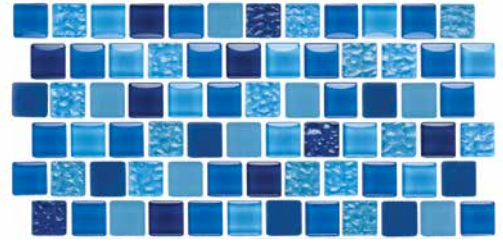

1" x 2": 1 sht. = 1.0 sq. ft.

Mosaic Pattern: 1 sht. = 1.0 sq. ft.

Tiles shown in photo:

Escapade Aqua Mosaic

ECD-AQUA

Aqua 1" x 2"
ECD-AQUA1X2

Blue 1" x 2"
ECD-BLUE1X2

Marine 1" x 2"
ECD-MARINE1X2

Aqua Mosaic
ECD-AQUA

Blue Mosaic
ECD-BLUE

Marine Mosaic
ECD-MARINE

Essence

Glass Tiles

Size: 1" x 1" | 1" x 2"
| 1 sht. = 0.9684 sq. ft.

Imperial 1" x 1"
ES-IMPERIAL1X1

Royal 1" x 1"
ES-ROYAL1X1