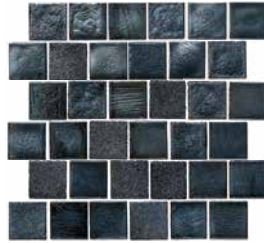

Glass Tiles

Jules

Rustic Blue Blend
9730-5AT

Bright Cobalt Blue Blend
9575-5AT

Size: Mosaic Border | Hex Border | 1" x 1"
 Mosaic Border: 1 sht. = 1.0757 sq. ft.
 Hex Border: 1 sht. = 0.5065 sq. ft.
 1" x 1": 1 sht. = 1.0 sq. ft.

Pacifica Hex Border
 OCN-PACIFICA HXB

Pacifica 1" x 1"
 OCN-PACIFICA

Pacifica Mosaic Border
 OCN-PACIFICA BDR

Blackies 1" x 1"
 OCN-BLACKIES

Blackies Hex Border
 OCN-BLACKIES HXB

Mavericks 1" x 1"
 OCN-MAVERICKS

Blackies Mosaic Border
 OCN-BLACKIES BDR

Mavericks Hex Border
 OCN-MAVERICKS HXB

Mavericks Mosaic Border
 OCN-MAVERICKS BDR

Note

All three color blends of the OceanScapes series are also available in full interlocking sheets: