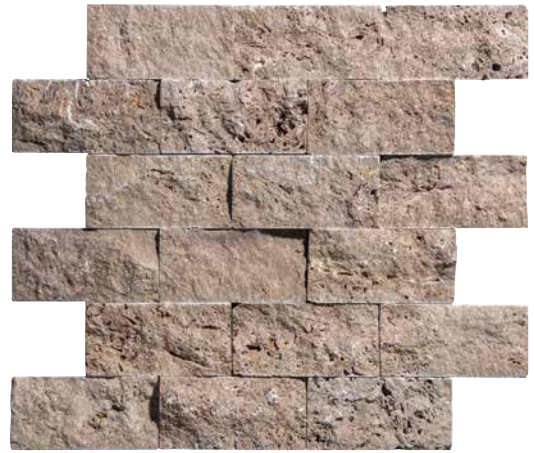

Noce 2" x 4"
TVSP-NOCE2X4