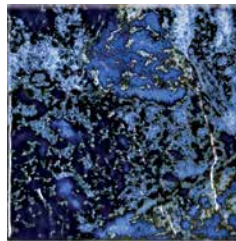

Light Blue 1" x 1"
MASSV114