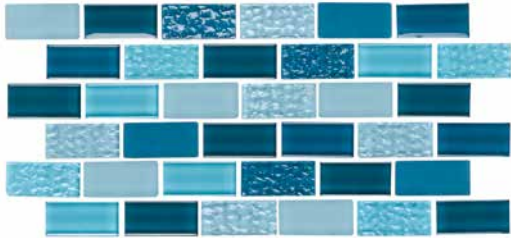

Aqua Mosaic
ECD-AQUA

Blue Mosaic
ECD-BLUE

Marine Mosaic
ECD-MARINE

Essence

Glass Tiles

Size: 1" x 1" | 1" x 2"
| 1 sht. = 0.9684 sq. ft.

Imperial 1" x 1"
ES-IMPERIAL1X1

Royal 1" x 1"
ES-ROYAL1X1