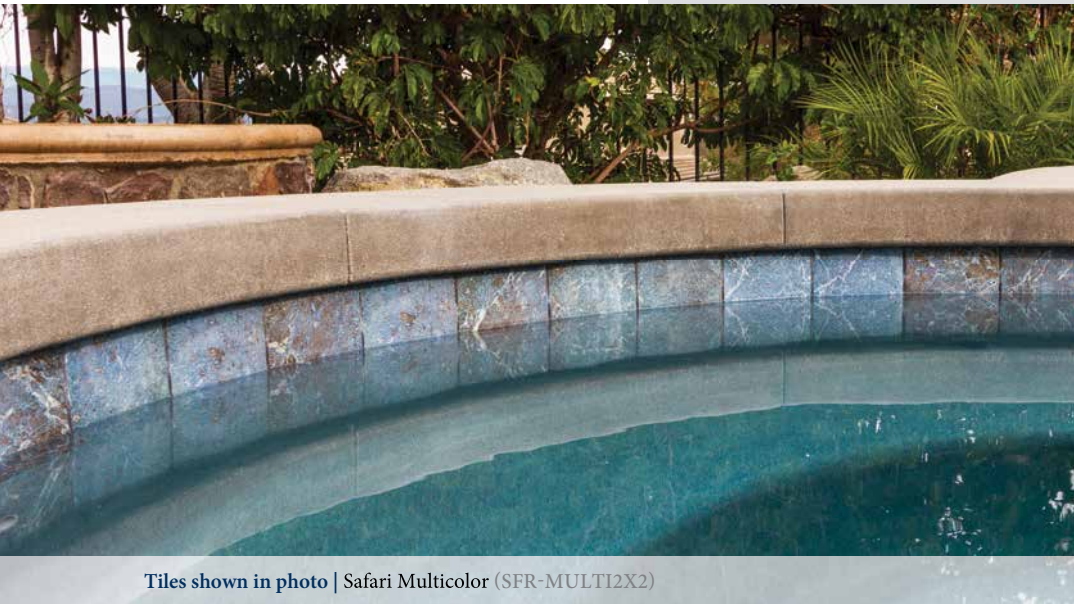

Tiles shown in photo | Safari Multicolor (SFR-MULTI2X2)

Size: 6" x 6" | 2" x 2"

6" x 6": 4 pcs. = 1.0 sq. ft. nominal
2" x 2": 1 sht. = 1.0 sq. ft. nominal

The Safari tile is available in 6" x 6" bullnose tile.

Note

This tile features wide shade variations.