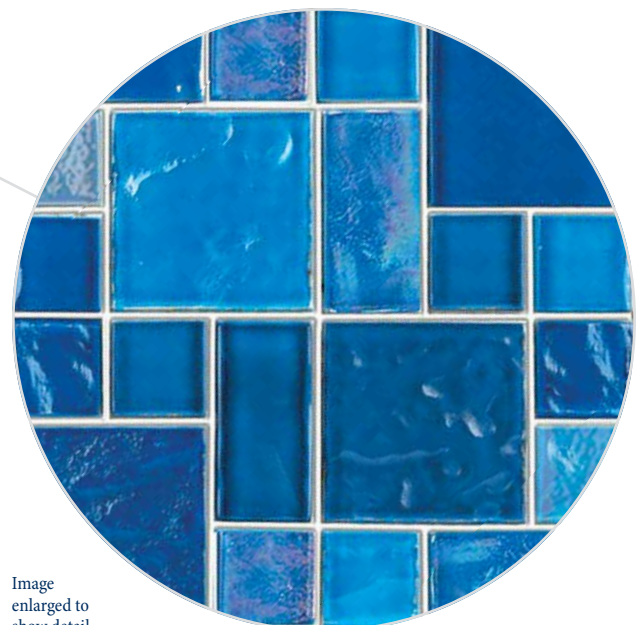

Image enlarged to show detail