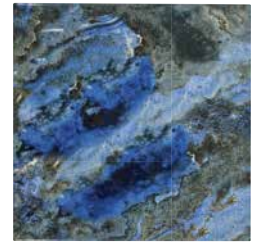

6" x 6": 4 pcs. = 1.0 sq. ft. nominal

The Caldera tile is available in 6" x 6" bullnose tile.

Note

This tile features wide shade variations.

Tiles shown in photo | Caldera Moonstone (CDR-MOON)

Blue Agate

CDR-AGATE