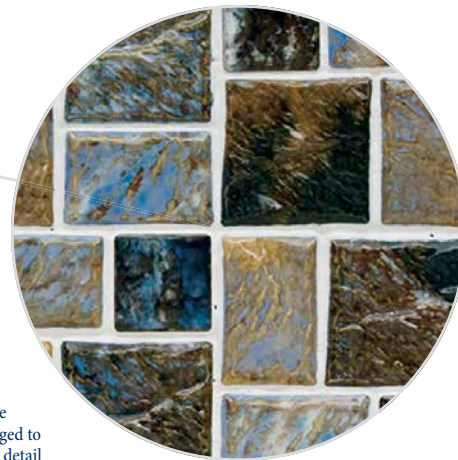

Image enlarged to show detail

Dark Blue
MASSR150

Note

This tile features wide shade variations.

Size: Mosaic Border

Mosaic Border: 1 sht. = 1.0 sq. ft.

Mosaic Tiles

Monsoon Border