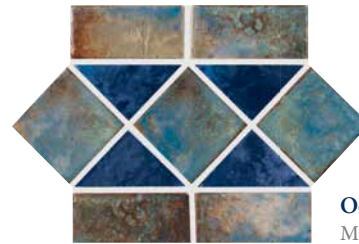

Ocean Blue Border
MAR33