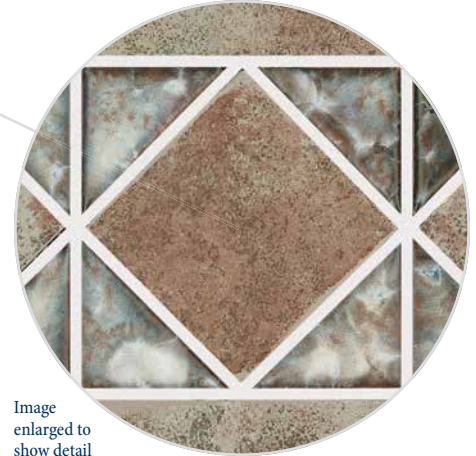

Rustic Brick
DK354

Rustic Brick Border
DKB354

Image enlarged to show detail

The Dakota tile is available in 3" x 3" bullnose tile.

Note

Rustic Brick DK354 and DKB354 tiles are available in limited quantities. Consult your local Sales Center for availability.