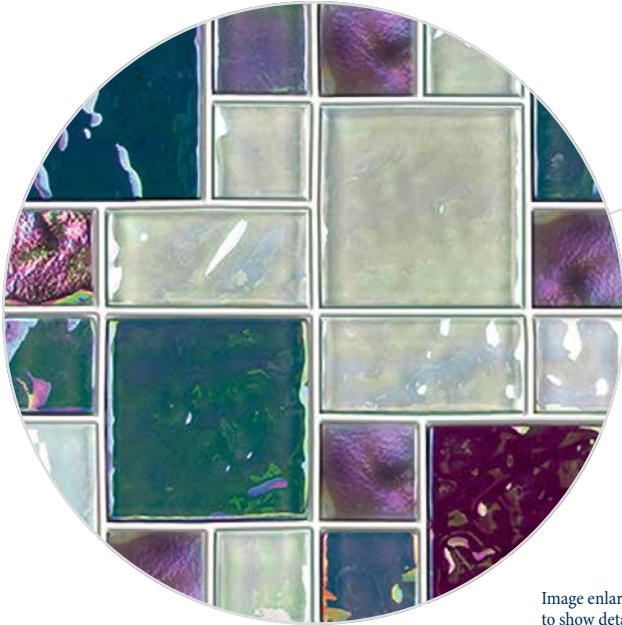

1 sht. = 1.0 sq. ft.

Glass Tiles

Shimmer

Image enlarged to show detail

Antigua Mosaic Pattern
MASSHR90

Bermuda Mosaic Pattern
MASSHR91

Size: Mosaic Pattern

1 sht. = 1.0 sq. ft.