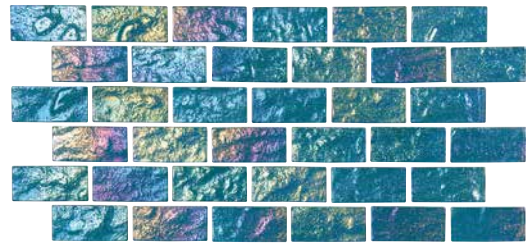

Silver
SOL-ISIS

Aquamarine 1" x 2"
LWV-AQUAMARINE1X2