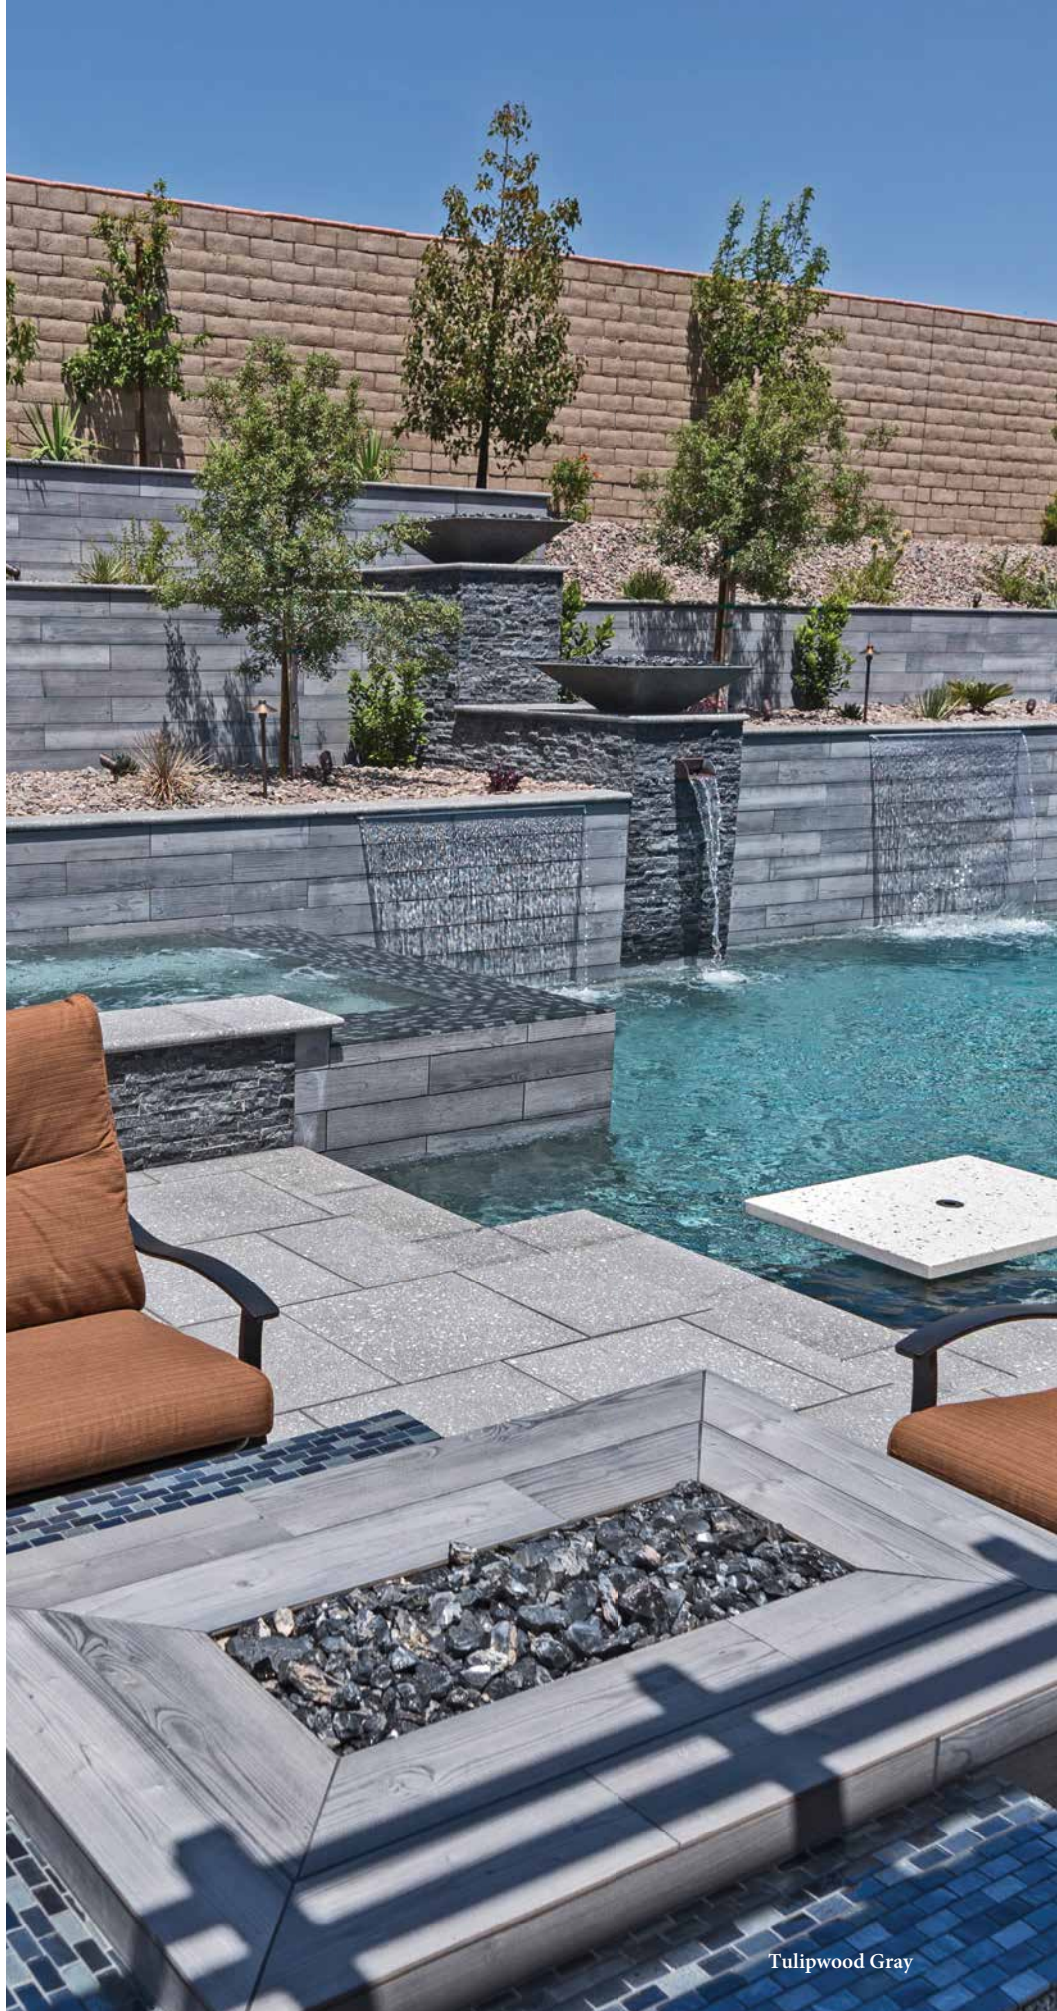

Tulipwood Gray