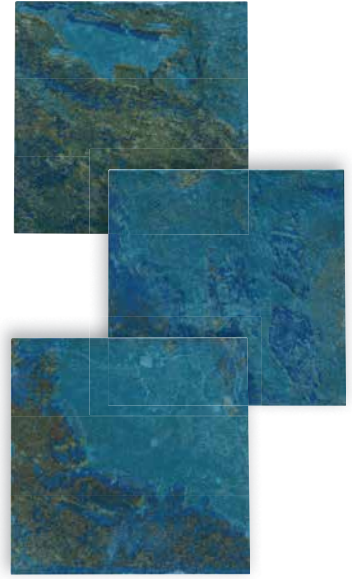

Teal
CRL-TEAL