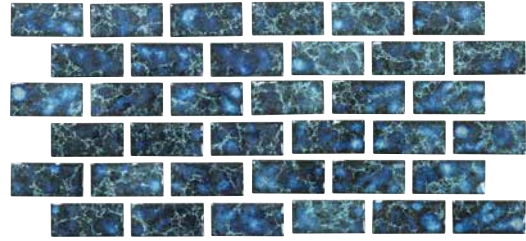

Cobalt 1" x 2"
MRD-COBALT1X2