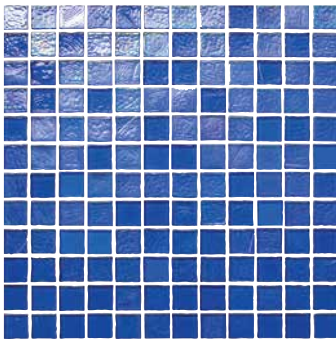

Ocean

Lagoon

Size: 1" x 1" | 1" x 2" | 2" x 3"

1" x 1": 1 sht. = 0.96 sq. ft.

1" x 2": 1 sht. = 1.01 sq. ft.

2" x 3": 1 sht. = 1.0 sq. ft.

Glass Tiles

Sea Ice

Silver

ICE-SILVER

Silver 1" x 2"

ICE-SILVER1X2

Silver 2" x 3"

ICE-SILVER2X3

Icecap

ICE-CLEAR

Icecap 1" x 2"

ICE-CLEAR1X2

Icecap 2" x 3"

ICE-CLEAR2X3

Ocean

ICE-OCEAN

Ocean 1" x 2"

ICE-OCEAN1X2