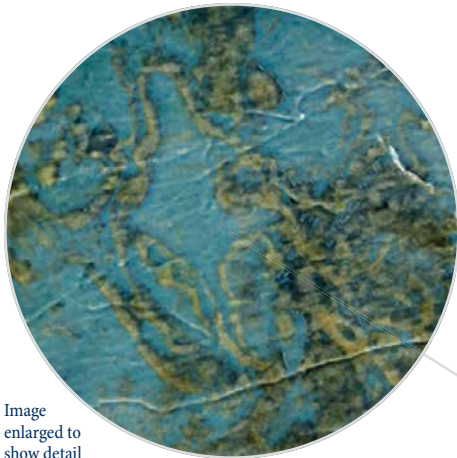

Blue 2" x 2"
SILOXFBLU MOS2

Multicolor
SILOXFMUL 6

Multicolor 2" x 2"
SILOXFMUL MOS2

Volcano

Glossy Tiles

Size: 6" x 6" | 1" x 1"
 6" x 6": 4 pcs. = 1.0 sq. ft. nominal
 1" x 1": 1 sht. = 1.0 sq. ft.

Image enlarged to show detail