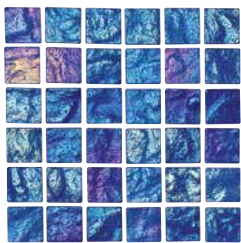

Anubis Gold 1" x 1"
 SOL-ANUBIS1X1

Cleo Blue 1" x 1"
 SOL-CLEO1X1

Silver 1" x 1"
 SOL-ISIS1X1

Anubis Gold
 SOL-ANUBIS

Cleo Blue
 SOL-CLEO

Silver
 SOL-ISIS

Size: 1" x 1" | 1" x 2" | 2" x 2"
 | 1 sht. = 0.97 sq. ft.

Tiles shown in photo:
 | Lightwaves Blue 2" x 2"
 | LWV-BLUE2X2

Aquamarine 1" x 1"
 LWV-AQUAMARINE

Aquamarine 2" x 2"
 LWV-AQUAMARINE2X2

Aquamarine 1" x 2"
 LWV-AQUAMARINE1X2

Blue 1" x 1"
 LWV-BLUE

Blue 2" x 2"
 LWV-BLUE2X2

Blue 1" x 2"
 LWV-BLUE1X2

Sea Green 1" x 1"
 LWV-SEA GREEN

Sea Green 2" x 2"
 LWV-SEA GREEN2X2

Sea Green 1" x 2"
 LWV-SEA GREEN1X2

Bronze Alloy 1" x 1"
OPL-ALLOY1X1

Bronze Alloy 1.5" x 1.5"
OPL-ALLOY

Azure Blue 1" x 1"
OPL-AZURE1X1