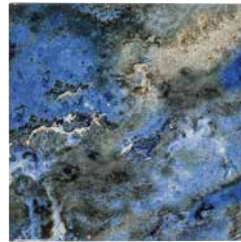

Caldera

Glossy Tiles

Size: 6" x 6"

6" x 6": 4 pcs. = 1.0 sq. ft. nominal

The Caldera tile is available in 6" x 6" bullnose tile.

Note

This tile features wide shade variations.

Blue Agate

CDR-AGATE

Blue Azurite

CDR-AZURITE

Moonstone

CDR-MOON