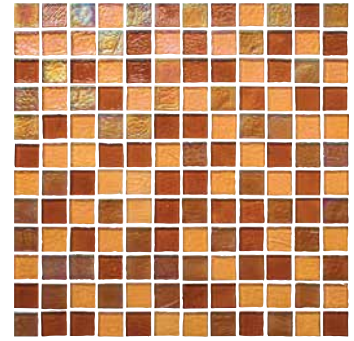

Sea Ice

Small Trim Tile

Amber

Silver

Iccap

Ocean

Lagoon