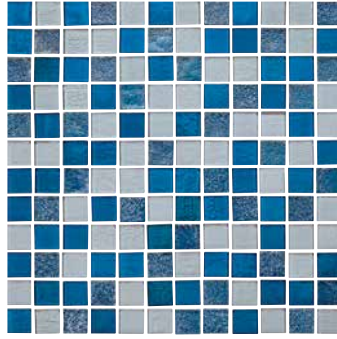

Smoke Gray
STA-SMOKE

Smoke Gray Border
STA-SMOKE BDR

Teal
STA-TEAL

Teal Border
STA-TEAL BDR

Size: 1" x 1" | 1" x 2"

1" x 1": 1 sht. = 0.96 sq. ft.

1" x 2": 1 sht. = 0.93 sq. ft.

Moss Landing 1" x 1"
PFC-MOSS