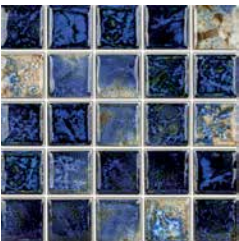

Blue 1" x 1"
CVKBQS111