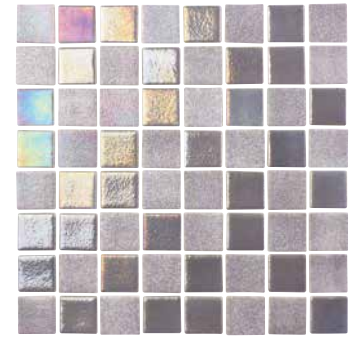

Blue 1" x 2"
 LWV-BLUE1X2

Sea Green 1" x 1"
 LWV-SEA GREEN

Sea Green 2" x 2"
 LWV-SEA GREEN2X2

Sea Green 1" x 2"
 LWV-SEA GREEN1X2

Bronze Alloy 1" x 1"
OPL-ALLOY1X1

Bronze Alloy 1.5" x 1.5"
OPL-ALLOY

Azure Blue 1" x 1"
OPL-AZURE1X1

Azure Blue 1.5" x 1.5"
OPL-AZURE

Steel Grey 1" x 1"
OPL-GREY1X1

Steel Grey 1.5" x 1.5"
OPL-GREY

Note

The angle of light reflection determines the visibility of tile iridescence. Shade and color tones may vary between sizes.