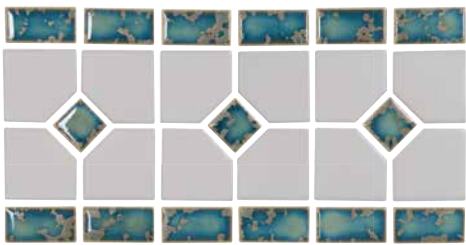

Azure
GRACE-AZURE

Mocha
GRACE-MOCHA

Pearl
GRACE-BLISS

Blue
GRACE-POISE

Marine
GRACE-CHARM

Tips

Grace Azure and Mocha colors may be mixed and matched with Cornerstone tiles.
Pearl, Blue, and Marine colors feature high gloss accents and may be matched with Harmony and Akron Field tiles.