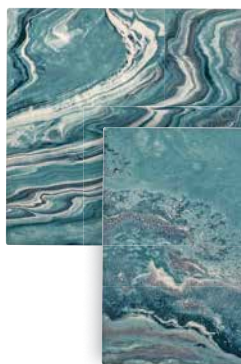

Emerald
GMIONYEME 6