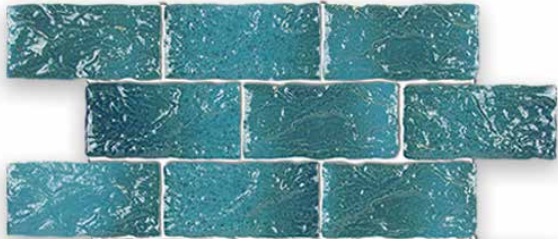

Size: 2" x 4"
2" x 4": 1 sht. = 1.0 sq. ft.

Glossy Tiles

Earthtone Brick

Sea Blue 2" x 4"
MASEB2