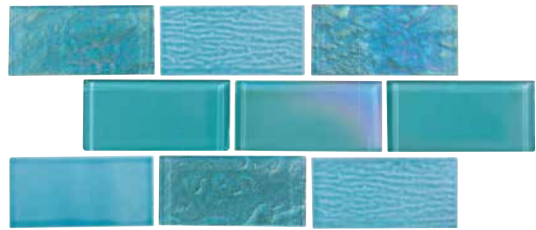

Teal 2" x 4"

STH-TEAL2X4