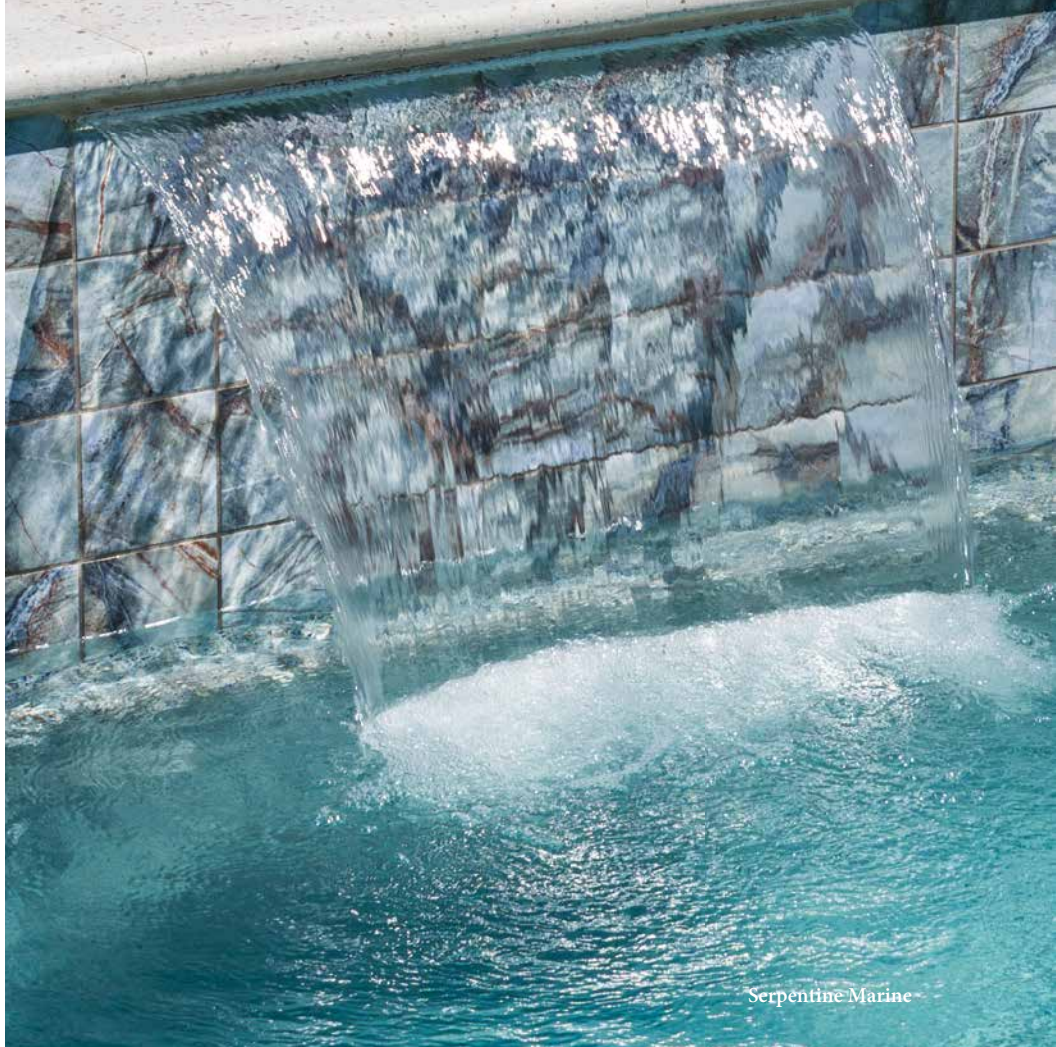

Serpentine

Tiles shown in photo | Serpentine Marine (SPN-MARINE)

Size: 6" x 6"

6" x 6": 4 pcs. = 1.0 sq. ft. nominal

The Serpentine tile is available in 6" x 6" bullnose tile.

Note

This tile features wide shade variations.