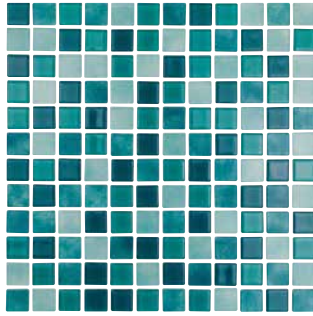

Size: 3/4" x 3/4"
1 sht. = 0.97 sq. ft.

Glass Tiles

Ibiza

Aquamarine
IBZ-AQUAMARINE