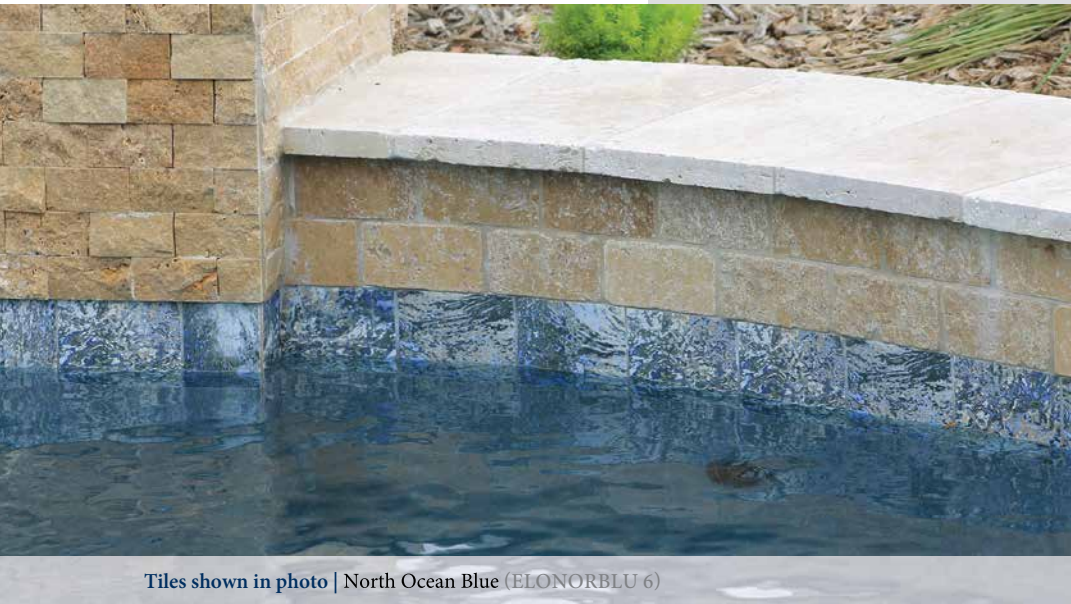

Tiles shown in photo | North Ocean Blue (ELONORBLU 6)

Size: 6" x 6" | 2" x 2"

6" x 6": 4 pcs. = 1.0 sq. ft. nominal
2" x 2": 1 sht. = 1.0 sq. ft.

The North Ocean tile is available in 6" x 6" bullnose tile.

Note

This tile features wide shade variations.