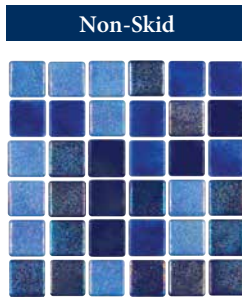

Dark Blue Non-skid
TRI-DKBLUE-NS