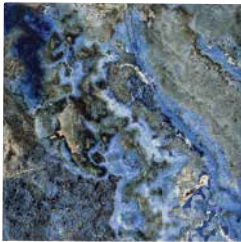

6" x 6": 4 pcs. = 1.0 sq. ft. nominal

The Caldera tile is available in 6" x 6" bullnose tile.

Note

This tile features wide shade variations.

Tiles shown in photo | Caldera Moonstone (CDR-MOON)

Blue Agate

CDR-AGATE