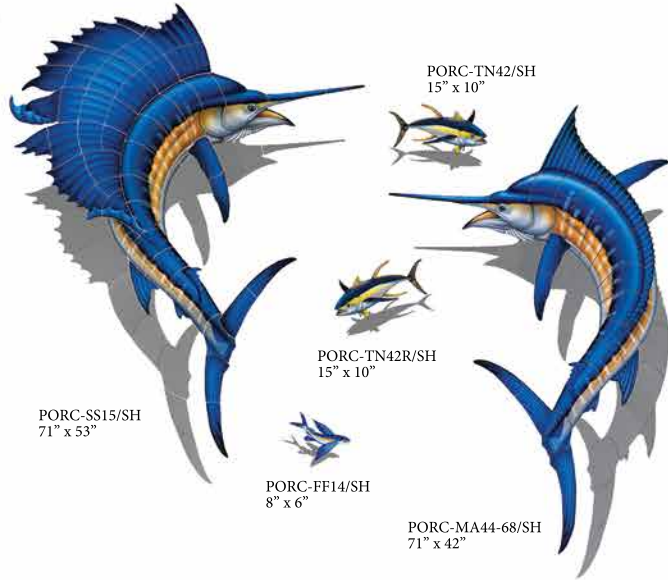

PORC-SKF77/SH
37" x 37"

PORC-TN42/SH
15" x 10"

PORC-TN42R/SH
15" x 10"

PORC-FF14/SH
8" x 6"

PORC-SS15/SH
71" x 53"

PORC-MA44-68/SH
71" x 42"