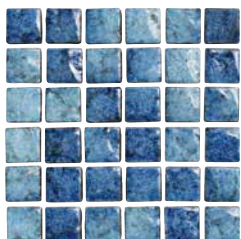

Sky Blue 1" x 1"

FIJI-SKY1X1