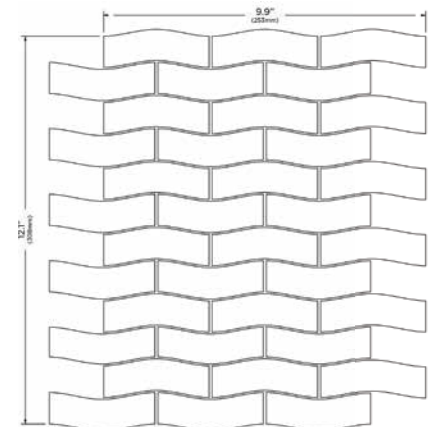

Size: Mosaic Border | Interlocking
Mosaic Border: 1 sht. = 0.511 sq. ft.
Interlocking: 1 sht. = 0.705 sq. ft.

Glass Tiles

Mermaid

Note

All three color blends of the Mermaid series are also available in full interlocking sheets:

- MRM-PORTOFINO
- MRM-AERO
- MRM-ABRUZZO

Size: Mosaic Border | Interlocking
Mosaic Border: 1 sht. = 0.381 sq. ft.
Interlocking: 1 sht. = 0.839 sq. ft.

Glass Tiles

Tetra

Note

Both color blends of the Tetra series can also be ordered in full interlocking sheets:

- TET-AQUA
- TET-ONYX