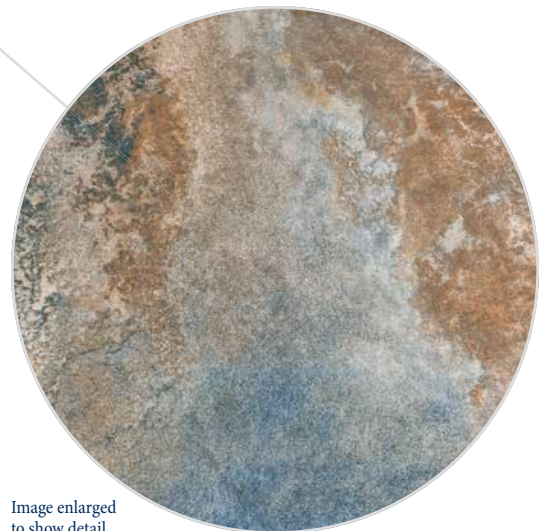

Sea Gloss
SARTUCSEA 6

Sea Gloss 2" x 2"
SARTUCSEA MOS2

The Tucson tile is available in 6" x 6" bullnose tile.

Note

This tile features wide shade variations.

Image enlarged to show detail

Size: 6" x 6"

6" x 6": 4 pcs. = 1.0 sq. ft. nominal