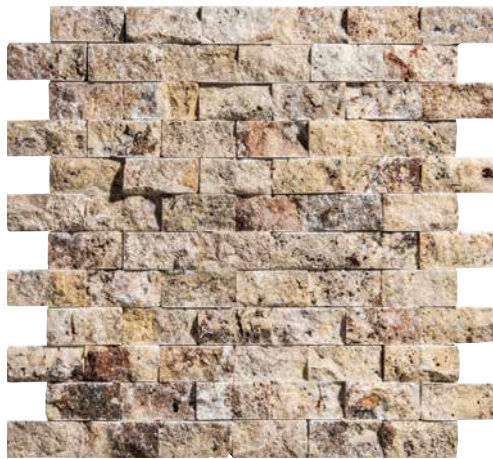

Scabos 1" x 2"
TVSP-SCABOS1X2