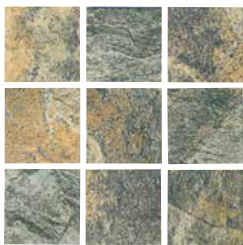

The Ardesia tile is available in 6" x 6" bullnose tile.

Note

This tile features wide shade variations.

Available Spring 2021

Tiles shown in photo | Ardesia Umbria (ARD-UMBRIA)

Toscana
ARD-TOSCANA

Toscana 2" x 2"
ARD-TOSCANA2X2