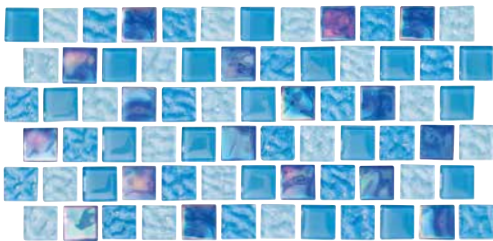

Seascape Lagoon 1" x 2"

Seascape Lagoon 1" x 2"

Size: 1" x 1" | 1" x 2"

| 1" x 1": 1 sht. = 1.0 sq. ft.
 | 1" x 2": 1 sht. = 1.0 sq. ft.

Tiles shown in photo:

| Seascape Lagoon 1" x 2"
 | SCA-LAGOON1X2

Lagoon 1" x 1"
 SCA-LAGOON