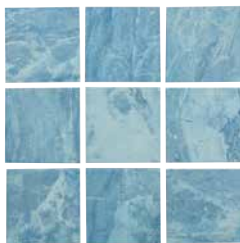

Aqua 2" x 2"
CRZBARAQU MOS2