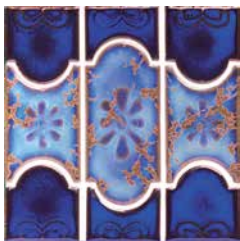

Cobalt Terra
MASBUE24J