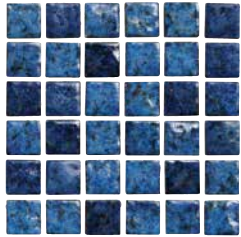

Size: 6" x 6" | 1" x 1" | 2" x 2" | Mosaic Border

6" x 6": 4 pcs. = 1.0 sq. ft. nominal

1" x 1" | 2" x 2": 1 sht. = 1.0 sq. ft.

Mosaic Border: 1 sht. = 1.06 sq. ft.

Glossy Tiles

Fiji

Bay Blue

FIJI-BAY