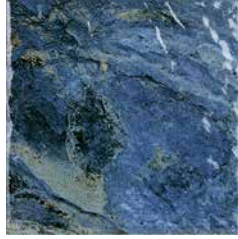

Oxford

Glossy Tiles

Size: 6" x 6" | 2" x 2"
 6" x 6": 4 pcs. = 1.0 sq. ft. nominal
 2" x 2": 1 sht. = 1.0 sq. ft.

Image enlarged to show detail

The Oxford tile is available in 6" x 6" bullnose tile.

Blue
SILOXFBLU 6