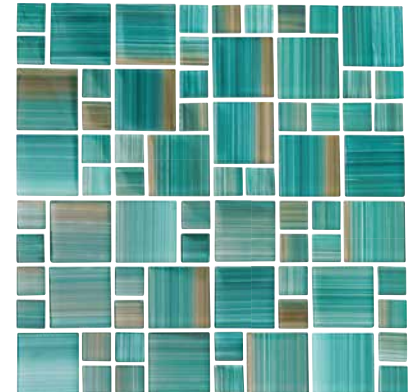

Marine Mosaic
ECD-MARINE