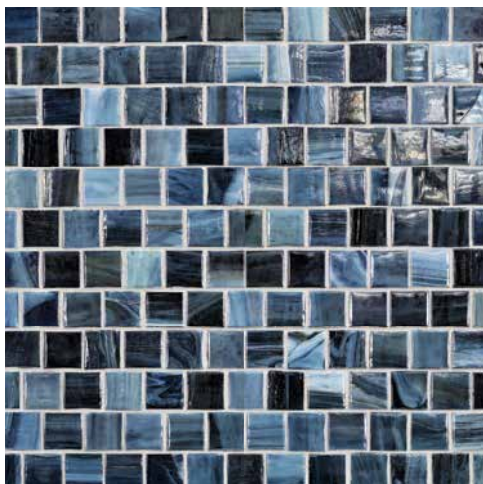

Agate

**Portofino
Pearl
1" x 1"**
AGT-1X1-
PORTOFINO-
PEARL