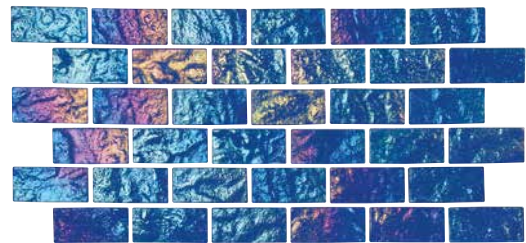

Tiles shown in photo:
 | Lightwaves Blue 2" x 2"
 | LWV-BLUE2X2

Aquamarine 1" x 1"
 LWV-AQUAMARINE

Aquamarine 2" x 2"
 LWV-AQUAMARINE2X2

Aquamarine 1" x 2"
 LWV-AQUAMARINE1X2

Blue 1" x 1"
 LWV-BLUE

Blue 2" x 2"
 LWV-BLUE2X2

Blue 1" x 2"
 LWV-BLUE1X2

Sea Green 1" x 1"
 LWV-SEA GREEN

Sea Green 2" x 2"
 LWV-SEA GREEN2X2

Sea Green 1" x 2"
 LWV-SEA GREEN1X2

Bronze Alloy 1" x 1"
OPL-ALLOY1X1

Bronze Alloy 1.5" x 1.5"
OPL-ALLOY

Azure Blue 1" x 1"
OPL-AZURE1X1