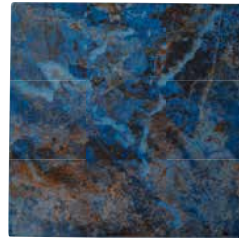

Ocean Breeze
ISLANDS OBZ

The Islands tile is available in 6" x 6" bullnose tile.

Size: 6" x 6"
 6" x 6": 4 pcs. = 1.0 sq. ft. nominal

Glossy Tiles

Blue Seas

Light Blue
SEA-LIGHT

Royal Blue
SEA-ROYAL

Rustic Blue
SEA-RUSTIC