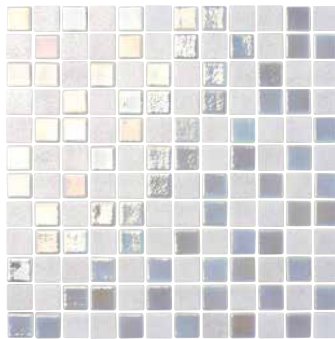

Pearl White 1" x 1"
OPL-PEARL1X1