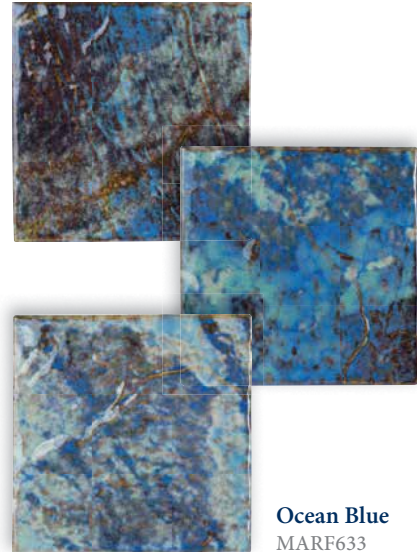

Ocean Blue
MARF633