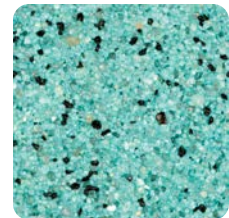

2 Bags

Tahoe Blue 2

French Gray

Grenadine Gray

Midnight Blue

4 Bags

Tahoe Blue 4

Montego Bay

Barbados Blue

Anvil

QuartzScapes Regular French Gray

Regular

Ivory

Sky Blue

Tropical Blue

Super Blue

Blue

Mariner Blue

Cappuccino

Bonsai

Tahoe Blue

French Gray

Midnight Blue

Anvil

Caribbean

Aruba Sky

Grenadine Gray

Montego Bay

Barbados Blue

St. Martin Shade

Curacao Night

Natural and colored quartz is ten times harder than marble. Add beauty and longevity to your pool with a QuartzScapes pool finish.