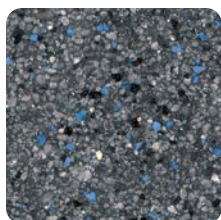

Barbados Blue

Anvil

QuartzScapes Regular French Gray

Regular

Ivory

Sky Blue

Tropical Blue

Super Blue

Blue

Mariner Blue

Cappuccino

Bonsai

Tahoe Blue

French Gray

Midnight Blue

Anvil

Caribbean

Aruba Sky

Grenadine Gray

Montego Bay

Barbados Blue

St. Martin Shade

Curacao Night

Natural and colored quartz is ten times harder than marble. Add beauty and longevity to your pool with a QuartzScapes pool finish.