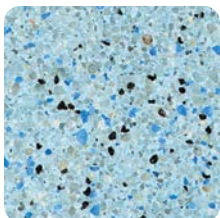

Barbados Blue

Anvil

QuartzScapes Regular French Gray

Regular

Ivory

Sky Blue

Tropical Blue

Super Blue

Blue

Mariner Blue

Cappuccino

Bonsai

Tahoe Blue

French Gray

Midnight Blue

Anvil

Caribbean

Aruba Sky

Grenadine Gray

Montego Bay

Barbados Blue

St. Martin Shade

Curacao Night

Natural and colored quartz is ten times harder than marble. Add beauty and longevity to your pool with a QuartzScapes pool finish.