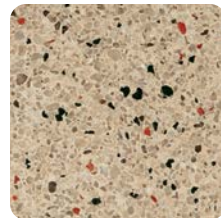

2 Bags

Tahoe Blue 2

French Gray

Grenadine Gray

Midnight Blue

4 Bags

Tahoe Blue 4

Montego Bay

Barbados Blue

Anvil

QuartzScapes Regular French Gray

Regular

Ivory

Sky Blue

Tropical Blue

Super Blue

Blue

Mariner Blue

Cappuccino

Bonsai

Tahoe Blue

French Gray

Midnight Blue

Anvil

Caribbean

Aruba Sky

Grenadine Gray

Montego Bay

Barbados Blue

St. Martin Shade

Curacao Night

Natural and colored quartz is ten times harder than marble. Add beauty and longevity to your pool with a QuartzScapes pool finish.