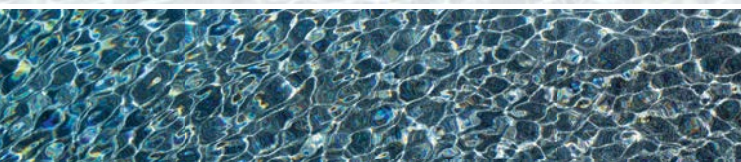

White & Light Blue Pool Finishes = Light Blue Watercolor

Light Blue

Medium Blue Pool Finishes = Medium Blue Watercolor

Medium Blue

Dark Blue Pool Finishes = Dark Blue Watercolor

Dark Blue

Light Gray Pool Finishes = Light Gray Watercolor

Light Gray

Blue Gray Pool Finishes = Blue Gray Watercolor

Blue Gray

Dark Gray Pool Finishes = Dark Gray Watercolor

Dark Gray

Sand Pool Finishes = Light Green Watercolor

Light Green

Green Pool Finishes = Green Watercolor

Green

Black Pool Finishes = Deep Dark Green Watercolor

Deep Dark Green

First, Decide...

whether you would like the water in your pool to appear blue or green.

For Water that Looks Primarily Blue,

select a finish with white, blue or gray pigment.

For Water that Appears Green,

look for green, tan, brown or black pigment.

Elements

Pool Elements

Featured on this page:

The classic Tahoe Blue quartz finish of this freeform pool creates the perfect accent for the surrounding lush, green landscape.