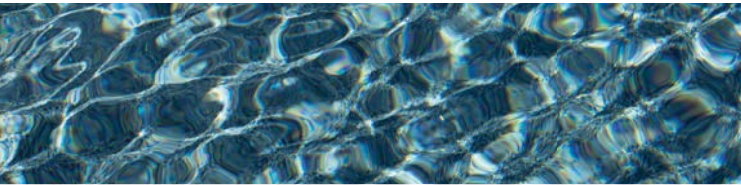

Des 06.20/ M 06.20

Pool Finish featured on front cover:
QuartzScapes® Regular Tahoe Blue

Pool Finish featured on back cover:
QuartzScapes® Regular Tropical Blue

Follow us on:

Subtle Changes

in the appearance, created by the play of sunlight and shade, are part of the

Inherent
Beauty
of your pool finish.

Sunny Sky
Morning

Sunny Sky
Noon

Cloudy Sky
Late Afternoon

QuartzScapes®
Caribbean
Aruba Sky
Pool Finish

The color of your
Pool Water will be

Uniquely
Yours.

Visit: 
nptpool.com

White & Light Blue Pool Finishes = Light Blue Watercolor

Light Blue

Medium Blue Pool Finishes = Medium Blue Watercolor

Medium Blue

Dark Blue Pool Finishes = Dark Blue Watercolor

Dark Blue

Light Gray Pool Finishes = Light Gray Watercolor