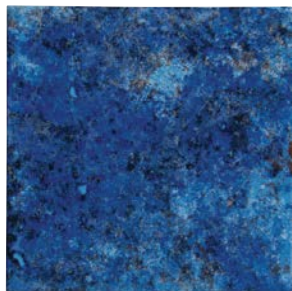

Green

Black Pool Finishes = Deep Dark Green Watercolor

Deep Dark Green

First, Decide...

whether you would like the water in your pool to appear blue or green.

For Water that Looks Primarily Blue,

select a finish with white, blue or gray pigment.

For Water that Appears Green,

look for green, tan, brown or black pigment.

Elements

Pool Elements

Featured on this page:

The classic Tahoe Blue quartz finish of this freeform pool creates the perfect accent for the surrounding lush, green landscape.