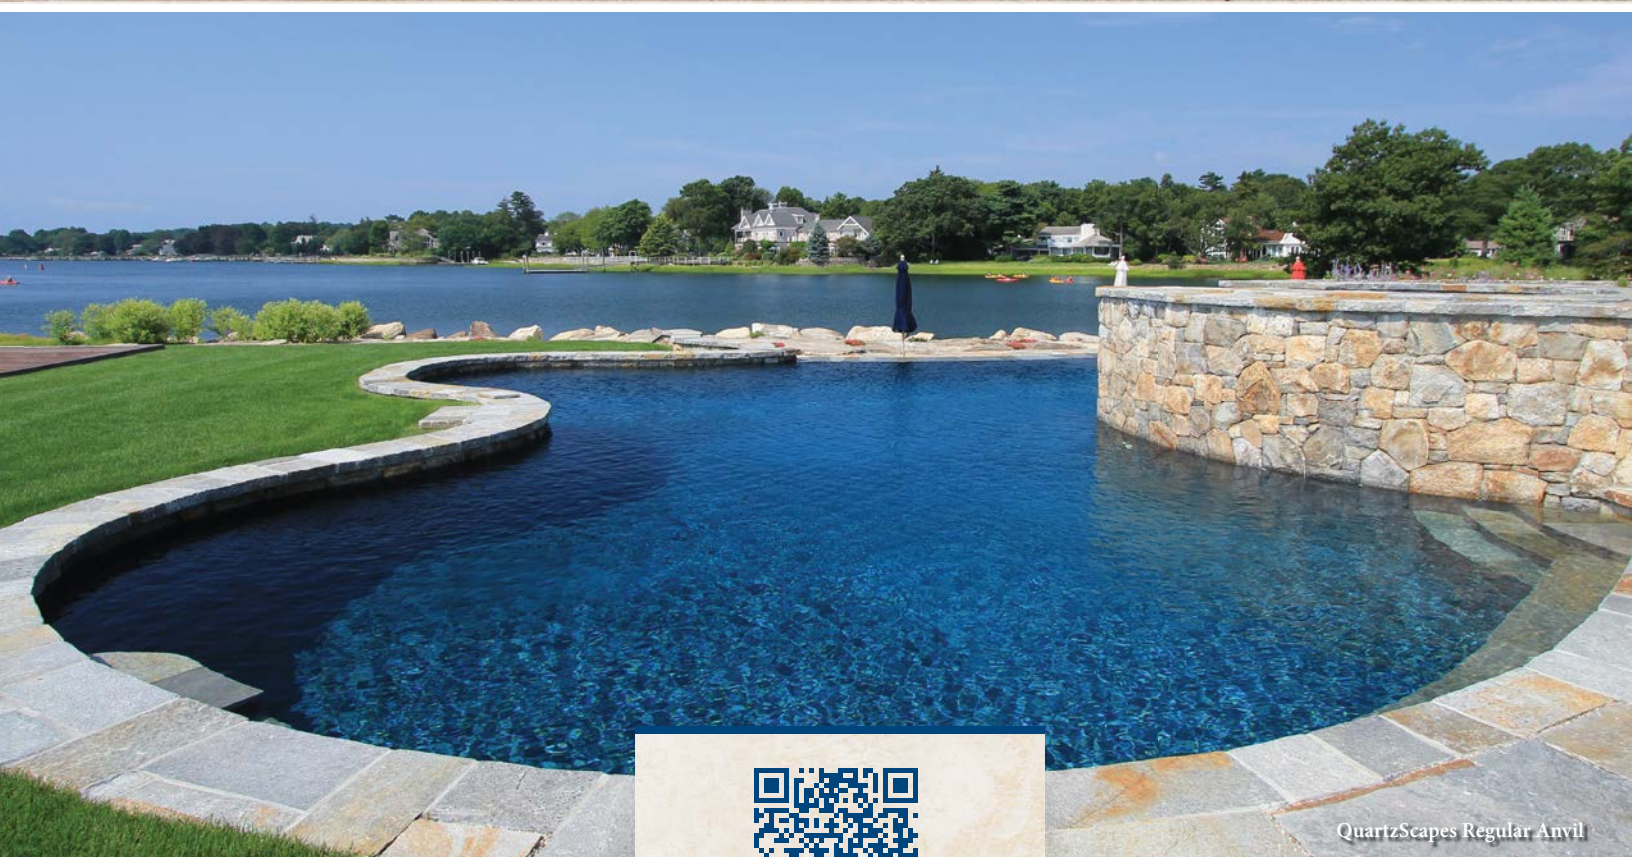

Caribbean

Aruba Sky

Grenadine Gray

Montego Bay

Barbados Blue

St. Martin Shade

Curacao Night

Natural and colored quartz is ten times harder than marble. Add beauty and longevity to your pool with a QuartzScapes pool finish.

Design or remodel
your dream pool in seconds!

Download the NPT Backyard App today.

nptbackyard.com

QuartzScapes Regular Midnight Blue

QuartzScapes Regular Anvil

nptpool.com

Scan this QR code to locate
a showroom near you.