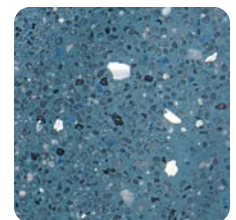

For Water that Appears Green,

look for green, tan, brown or black pigment.

Elements

Pool Elements

Featured on this page:

The classic Tahoe Blue quartz finish of this freeform pool creates the perfect accent for the surrounding lush, green landscape.

Scan the
QR Code
to see more of
this pool finish.

Reflections

Samples shown with a 2 bag formula

1 Bag

Tahoe Blue 1

Super Blue

Mariner Blue

Aruba Sky

2 Bags

Tahoe Blue 2

French Gray

Grenadine Gray

Midnight Blue

4 Bags

Tahoe Blue 4

Montego Bay

Barbados Blue

Anvil

QuartzScapes Regular French Gray

Regular

Ivory

Sky Blue

Tropical Blue

Super Blue