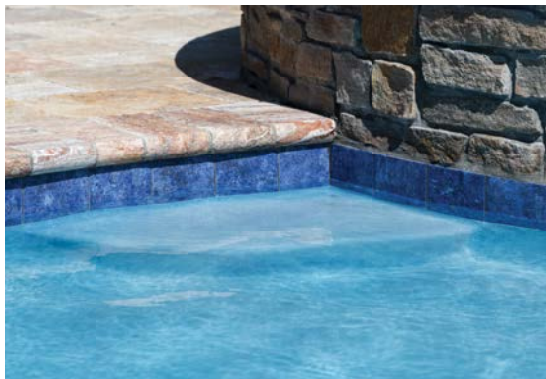

Green

Black Pool Finishes = Deep Dark Green Watercolor

Deep Dark Green

First, Decide...

whether you would like the water in your pool to appear blue or green.

For Water that Looks Primarily Blue,

select a finish with white, blue or gray pigment.

For Water that Appears Green,

look for green, tan, brown or black pigment.

Elements

Pool Elements

Featured on this page:

The classic Tahoe Blue quartz finish of this freeform pool creates the perfect accent for the surrounding lush, green landscape.

- Pool Finish:
QuartzScapes Regular Tahoe Blue
- Pool & Spa Tile:
Oceans Cobalt 6" x 6"
- Decking & Coping:
Scabos Travertine
- Sunning Ledge
- Bench Seating
- Raise Spillover Spa
- Rock Waterfall
- Diving Board
- Landscaping