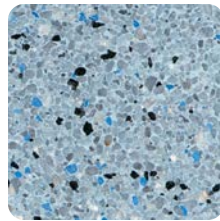

Barbados Blue

Anvil

QuartzScapes Regular French Gray

Regular

Ivory

Sky Blue

Tropical Blue

Super Blue

Blue

Mariner Blue

Cappuccino

Bonsai

Tahoe Blue

French Gray

Midnight Blue

Anvil

Caribbean

Aruba Sky

Grenadine Gray

Montego Bay

Barbados Blue

St. Martin Shade

Curacao Night

Natural and colored quartz is ten times harder than marble. Add beauty and longevity to your pool with a QuartzScapes pool finish.