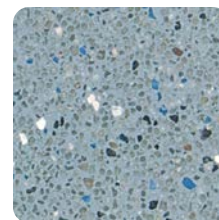

For Water that Appears Green,

look for green, tan, brown or black pigment.

Elements

Pool Elements

Featured on this page:

The classic Tahoe Blue quartz finish of this freeform pool creates the perfect accent for the surrounding lush, green landscape.

Scan the
QR Code
to see more of
this pool finish.

Reflections

Samples shown with a 2 bag formula

1 Bag

Tahoe Blue 1

Super Blue

Mariner Blue

Aruba Sky

2 Bags

Tahoe Blue 2

French Gray

Grenadine Gray

Midnight Blue

4 Bags

Tahoe Blue 4

Montego Bay