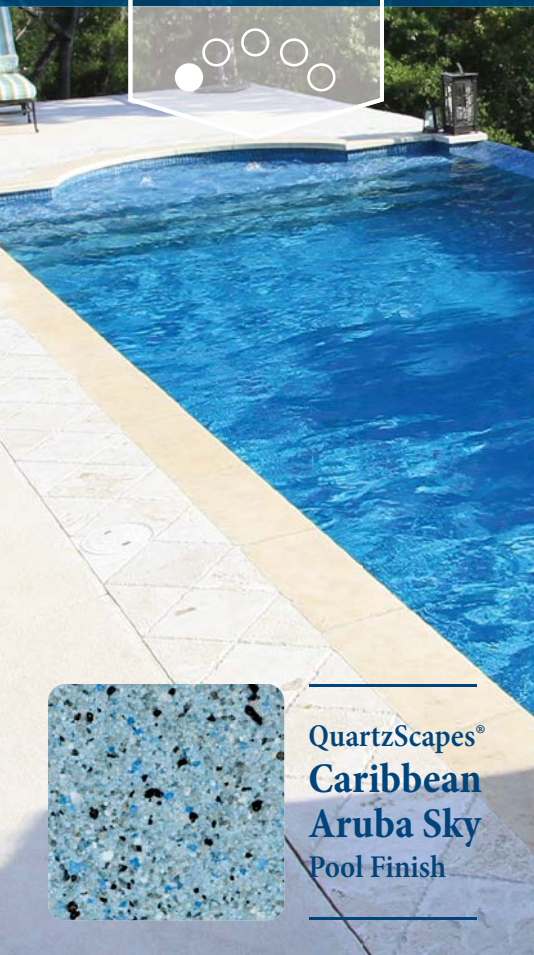

Des 06.20/ M 06.20

Pool Finish featured on front cover:
QuartzScapes® Regular Tahoe Blue

Pool Finish featured on back cover:
QuartzScapes® Regular Tropical Blue

Follow us on:

Subtle Changes

in the appearance, created by the play of sunlight and shade, are part of the

Inherent
Beauty
of your pool finish.

Sunny Sky
Morning

Sunny Sky
Noon

Cloudy Sky
Late Afternoon

QuartzScapes®
Caribbean
Aruba Sky
Pool Finish

The color of your
Pool Water will be

Uniquely
Yours.

Visit: 
nptpool.com