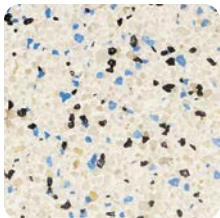

Barbados Blue

Anvil

QuartzScapes Regular French Gray

Regular

Ivory

Sky Blue

Tropical Blue

Super Blue

Caribbean

Aruba Sky

Grenadine Gray

Montego Bay

Barbados Blue

St. Martin Shade

Curacao Night

Natural and colored quartz is ten times harder than marble. Add beauty and longevity to your pool with a QuartzScapes pool finish.