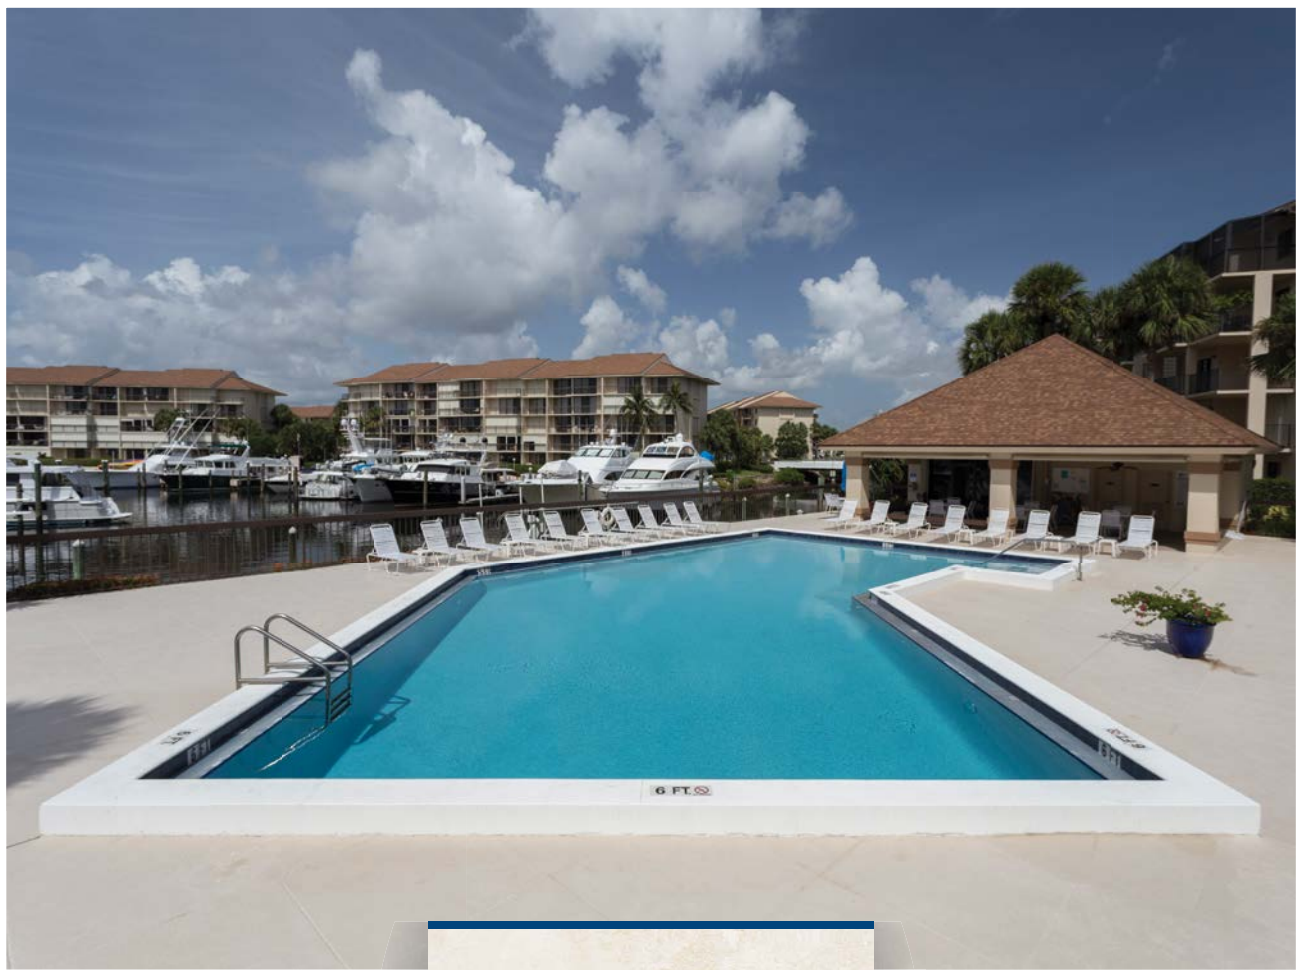

Where Outdoor Living Comes to Life®

Need financing for your Outdoor Living project?

Low Interest | Flexible Terms | Visit nptpool.com/financing for details!

Scan this QR code to visit
nptpool.com.

Your dealer/builder/contractor is an independent business person and not an agent of National Pool Tile, SCP Distributors LLC, Superior Pool Products LLC or any of their parents, subsidiaries, or affiliates (collectively referred to as "NPT/SCP/SPP"). NPT/SCP/SPP does not accept any responsibility for any representations, statements or contracts made by any Dealer/Builder/Contractor. Color samples shown are representations of the actual product and are for identification purposes only. Because colors may vary, there is no guarantee that the actual color will be an exact match to the image shown. Always check products for proper color and size prior to installation. Use constitutes acceptance. Warranty claims cannot be considered once products are used or installed. Manufacturers reserve the right to change product selections and/or make product modifications. All products may not be available in all areas.