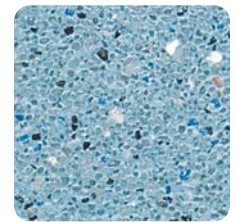

For Water that Appears Green,

look for green, tan, brown or black pigment.

Elements

Pool Elements

Featured on this page:

The classic Tahoe Blue quartz finish of this freeform pool creates the perfect accent for the surrounding lush, green landscape.

- Pool Finish:
QuartzScapes Regular Tahoe Blue
- Pool & Spa Tile:
Oceans Cobalt 6" x 6"
- Decking & Coping:
Scabos Travertine
- Sunning Ledge
- Bench Seating
- Raise Spillover Spa
- Rock Waterfall
- Diving Board
- Landscaping

Scan the
QR Code
to see more of
this pool finish.

Reflections

Samples shown with a 2 bag formula

1 Bag

Tahoe Blue 1

Super Blue

Mariner Blue

Aruba Sky

2 Bags

Tahoe Blue 2

French Gray

Grenadine Gray

Midnight Blue

4 Bags

Tahoe Blue 4

Montego Bay