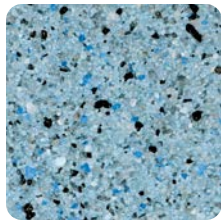

Barbados Blue

Anvil

QuartzScapes Regular French Gray

Regular

Ivory

Sky Blue

Tropical Blue

Super Blue

Blue

Mariner Blue

Cappuccino

Bonsai

Tahoe Blue

French Gray

Midnight Blue

Anvil

Caribbean

Aruba Sky

Grenadine Gray

Montego Bay

Barbados Blue

St. Martin Shade

Curacao Night

Natural and colored quartz is ten times harder than marble. Add beauty and longevity to your pool with a QuartzScapes pool finish.