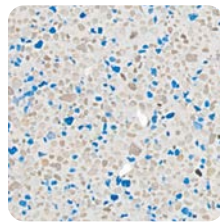

For Water that Appears Green,

look for green, tan, brown or black pigment.

Elements

Pool Elements

Featured on this page:

The classic Tahoe Blue quartz finish of this freeform pool creates the perfect accent for the surrounding lush, green landscape.

- Pool Finish:
QuartzScapes Regular Tahoe Blue
- Pool & Spa Tile:
Oceans Cobalt 6" x 6"
- Decking & Coping:
Scabos Travertine
- Sunning Ledge
- Bench Seating
- Raise Spillover Spa
- Rock Waterfall
- Diving Board
- Landscaping

Scan the
QR Code
to see more of
this pool finish.

Reflections

Samples shown with a 2 bag formula

1 Bag

Tahoe Blue 1

Super Blue

Mariner Blue

Aruba Sky

2 Bags

Tahoe Blue 2

French Gray

Grenadine Gray

Midnight Blue

4 Bags

Tahoe Blue 4

Montego Bay