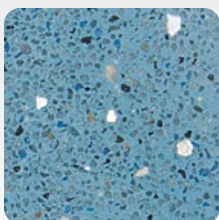

For Water that Appears Green,

look for green, tan, brown or black pigment.

Elements

Pool Elements

Featured on this page:

The classic Tahoe Blue quartz finish of this freeform pool creates the perfect accent for the surrounding lush, green landscape.

Scan the
QR Code
to see more of
this pool finish.

Reflections

Samples shown with a 2 bag formula

1 Bag

Tahoe Blue 1

Super Blue

Mariner Blue

Aruba Sky

2 Bags

Tahoe Blue 2

French Gray

Grenadine Gray

Midnight Blue

4 Bags

Tahoe Blue 4

Montego Bay

Barbados Blue

Anvil

QuartzScapes Regular French Gray

Regular

Ivory

Sky Blue

Tropical Blue

Super Blue