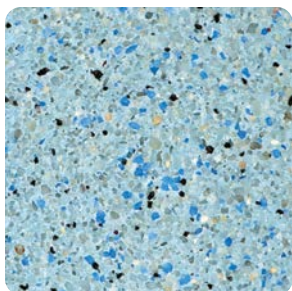

Light Gray

Blue Gray Pool Finishes = Blue Gray Watercolor

Blue Gray

Dark Gray Pool Finishes = Dark Gray Watercolor

Dark Gray

Sand Pool Finishes = Light Green Watercolor

Light Green

Green Pool Finishes = Green Watercolor

Green

Black Pool Finishes = Deep Dark Green Watercolor

Deep Dark Green

First, Decide...

whether you would like the water in your pool to appear blue or green.

For Water that Looks Primarily Blue,

select a finish with white, blue or gray pigment.

For Water that Appears Green,

look for green, tan, brown or black pigment.

Elements

Pool Elements

Featured on this page:

The classic Tahoe Blue quartz finish of this freeform pool creates the perfect accent for the surrounding lush, green landscape.