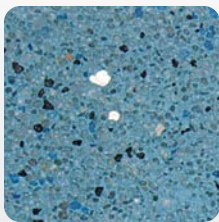

For Water that Appears Green,

look for green, tan, brown or black pigment.

Elements

Pool Elements

Featured on this page:

The classic Tahoe Blue quartz finish of this freeform pool creates the perfect accent for the surrounding lush, green landscape.

Scan the
QR Code
to see more of
this pool finish.

Reflections

Samples shown with a 2 bag formula

1 Bag

Tahoe Blue 1

Super Blue

Mariner Blue

Aruba Sky

2 Bags

Tahoe Blue 2

French Gray

Grenadine Gray

Midnight Blue

4 Bags

Tahoe Blue 4

Montego Bay