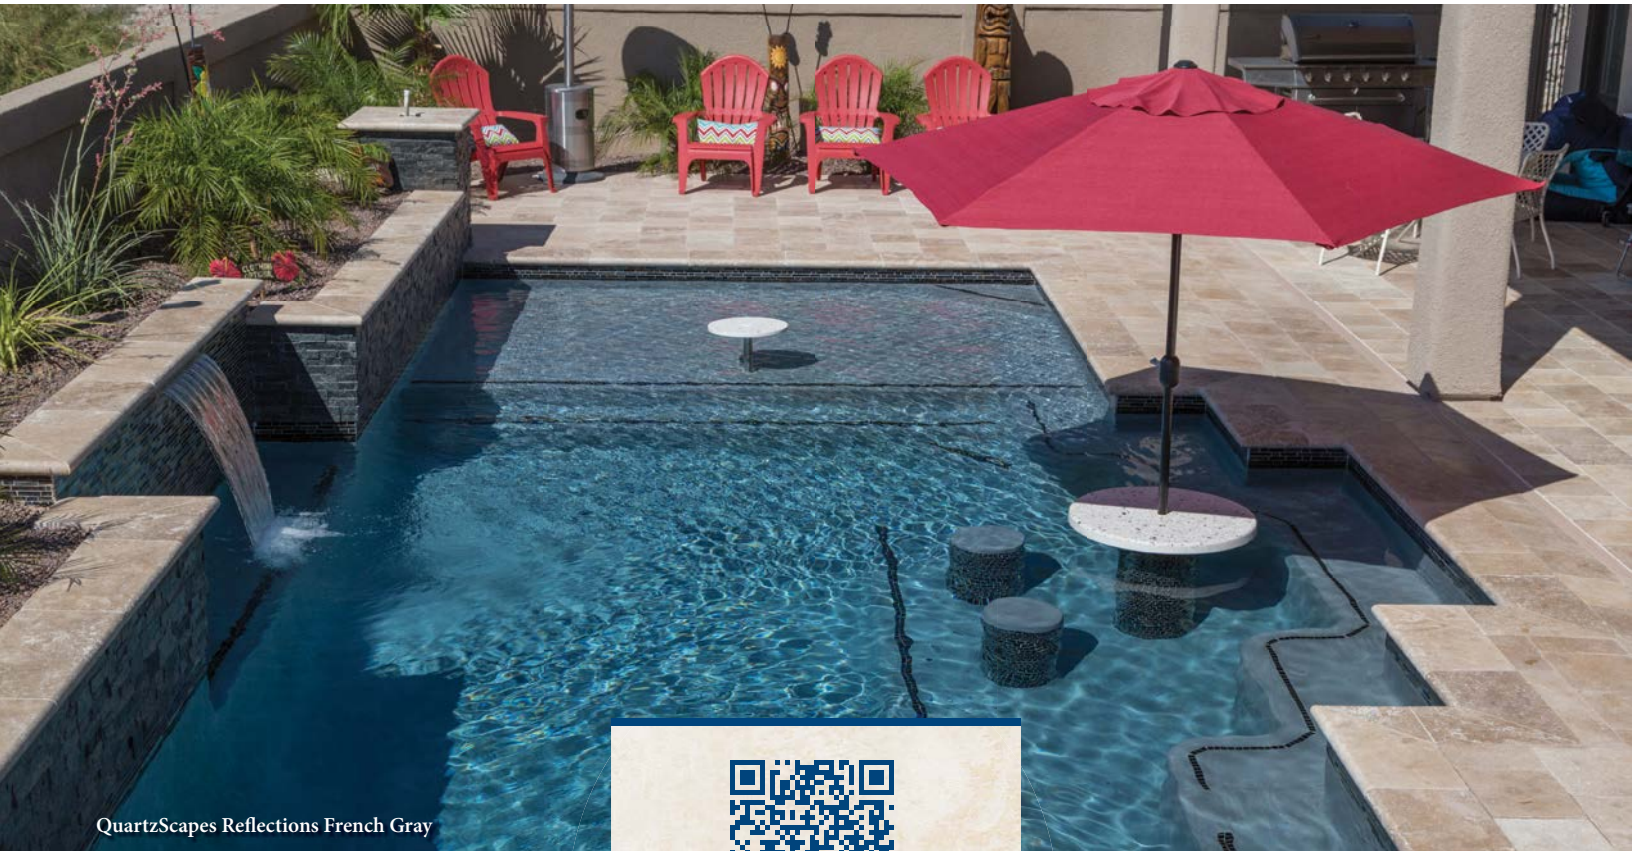

QuartzScapes Regular Super Blue

QuartzScapes Reflections French Gray

Scan this QR code to locate a showroom near you.

nptpool.com