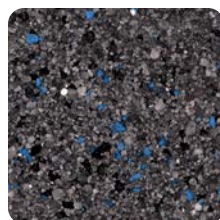

Blue

Mariner Blue

Cappuccino

Bonsai

Tahoe Blue

French Gray

Midnight Blue

Anvil

Caribbean

Aruba Sky

Grenadine Gray

Montego Bay

Barbados Blue

St. Martin Shade

Curacao Night

Natural and colored quartz is ten times harder than marble. Add beauty and longevity to your pool with a QuartzScapes pool finish.