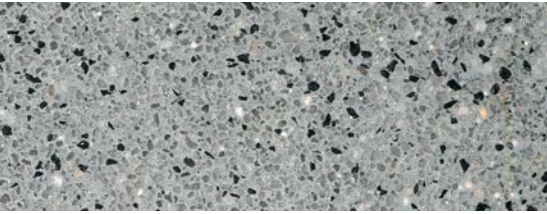

Scan the
QR Code
to see more of
this pool finish.

Reflections

Samples shown with a 2 bag formula

1 Bag

Tahoe Blue 1

Super Blue

Mariner Blue

Aruba Sky

2 Bags

Tahoe Blue 2

French Gray

Grenadine Gray

Midnight Blue

4 Bags

Tahoe Blue 4

Montego Bay

Barbados Blue

Anvil

QuartzScapes Regular French Gray

Regular

Ivory

Sky Blue

Tropical Blue

Super Blue