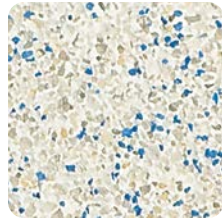

2 Bags

Tahoe Blue 2

French Gray

Grenadine Gray

Midnight Blue

4 Bags

Tahoe Blue 4

Montego Bay

Barbados Blue

Anvil

QuartzScapes Regular French Gray

Regular

Ivory

Sky Blue

Tropical Blue

Super Blue

Blue

Mariner Blue

Cappuccino

Bonsai

Tahoe Blue

French Gray

Midnight Blue

Anvil

Caribbean

Aruba Sky

Grenadine Gray

Montego Bay

Barbados Blue

St. Martin Shade

Curacao Night

Natural and colored quartz is ten times harder than marble. Add beauty and longevity to your pool with a QuartzScapes pool finish.