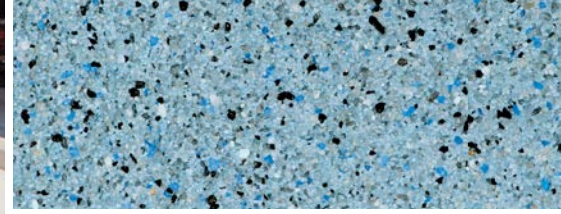

Barbados Blue

Anvil

QuartzScapes Regular French Gray

Regular

Ivory

Sky Blue

Tropical Blue

Super Blue

Blue

Mariner Blue

Cappuccino

Bonsai

Tahoe Blue

French Gray

Midnight Blue

Anvil

Caribbean

Aruba Sky

Grenadine Gray

Montego Bay

Barbados Blue

St. Martin Shade

Curacao Night

Natural and colored quartz is ten times harder than marble. Add beauty and longevity to your pool with a QuartzScapes pool finish.