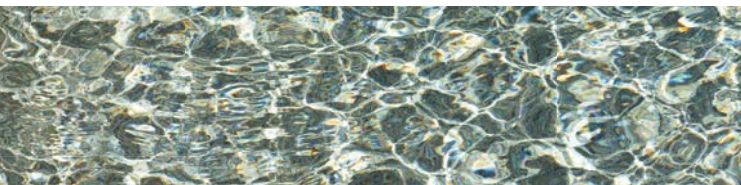

White & Light Blue Pool Finishes = Light Blue Watercolor

Light Blue

Medium Blue Pool Finishes = Medium Blue Watercolor

Medium Blue

Dark Blue Pool Finishes = Dark Blue Watercolor

Dark Blue

Light Gray Pool Finishes = Light Gray Watercolor

Light Gray

Blue Gray Pool Finishes = Blue Gray Watercolor

Blue Gray

Dark Gray Pool Finishes = Dark Gray Watercolor

Dark Gray

Sand Pool Finishes = Light Green Watercolor

Light Green

Green Pool Finishes = Green Watercolor

Green

Black Pool Finishes = Deep Dark Green Watercolor

Deep Dark Green

First, Decide...

whether you would like the water in your pool to appear blue or green.

For Water that Looks Primarily Blue,

select a finish with white, blue or gray pigment.

For Water that Appears Green,

look for green, tan, brown or black pigment.

Elements

Pool Elements

Featured on this page:

The classic Tahoe Blue quartz finish of this freeform pool creates the perfect accent for the surrounding lush, green landscape.