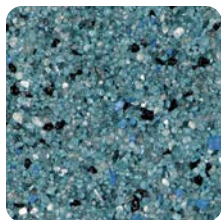

Barbados Blue

Anvil

QuartzScapes Regular French Gray

Regular

Ivory

Sky Blue

Tropical Blue

Super Blue

Blue

Mariner Blue

Cappuccino

Bonsai

Tahoe Blue

French Gray

Midnight Blue

Anvil

Caribbean

Aruba Sky

Grenadine Gray

Montego Bay

Barbados Blue

St. Martin Shade

Curacao Night

Natural and colored quartz is ten times harder than marble. Add beauty and longevity to your pool with a QuartzScapes pool finish.