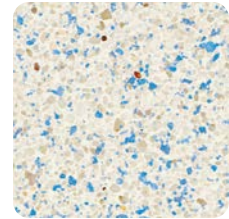

2 Bags

Tahoe Blue 2

French Gray

Grenadine Gray

Midnight Blue

4 Bags

Tahoe Blue 4

Montego Bay

Barbados Blue

Anvil

QuartzScapes Regular French Gray

Regular

Ivory

Sky Blue

Tropical Blue

Super Blue

Blue

Mariner Blue

Cappuccino

Bonsai

Tahoe Blue

French Gray

Midnight Blue

Anvil

Caribbean

Aruba Sky

Grenadine Gray

Montego Bay

Barbados Blue

St. Martin Shade

Curacao Night

Natural and colored quartz is ten times harder than marble. Add beauty and longevity to your pool with a QuartzScapes pool finish.